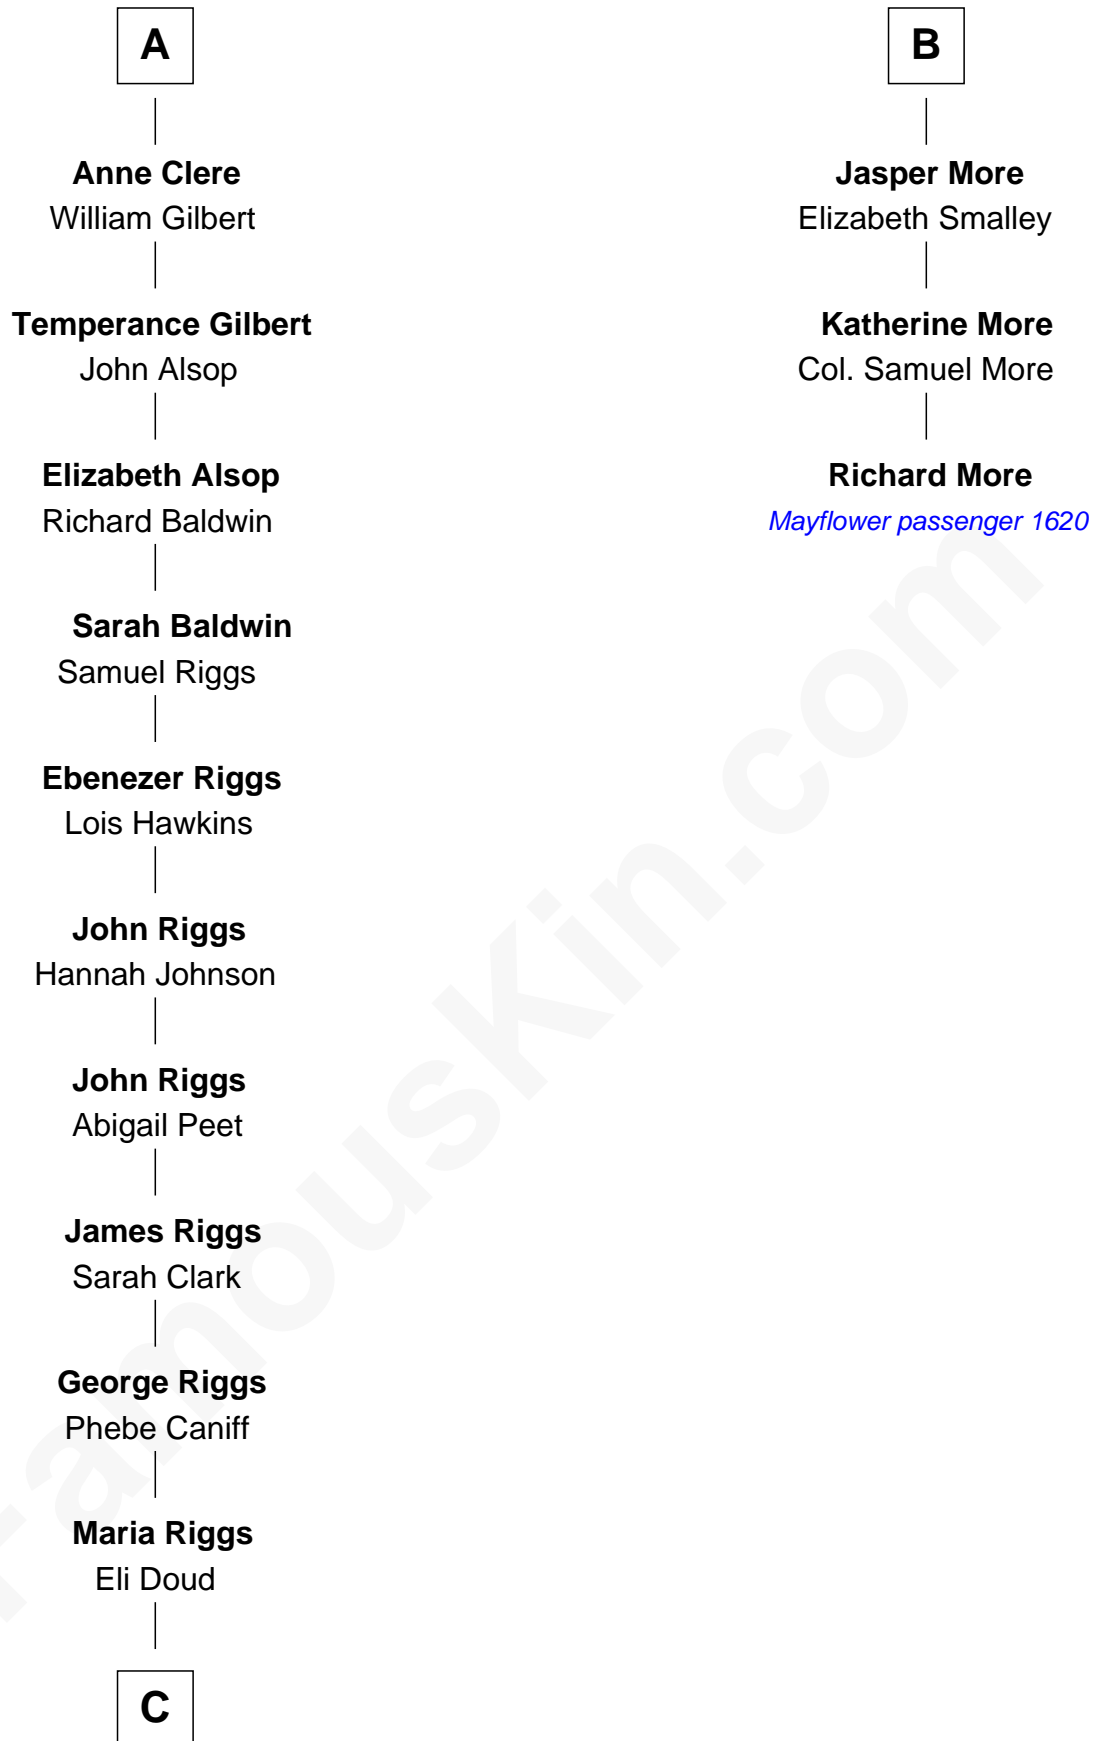

FamousKin.com

Relationship Chart of Mamie (Doud) Eisenhower

First Lady of President Dwight Eisenhower

9th cousin 10 times removed of

Richard More

(c1614 - c1696) Mayflower passenger 1620

MAYFLOWER

C

—
Royal Houghton Doud

Mary Cornelia Sheldon

—
John Sheldon Doud

Elivera Mathilda Carlson

—
Mamie (Doud) Eisenhower

First Lady of Dwight Eisenhower

FamousKin.com