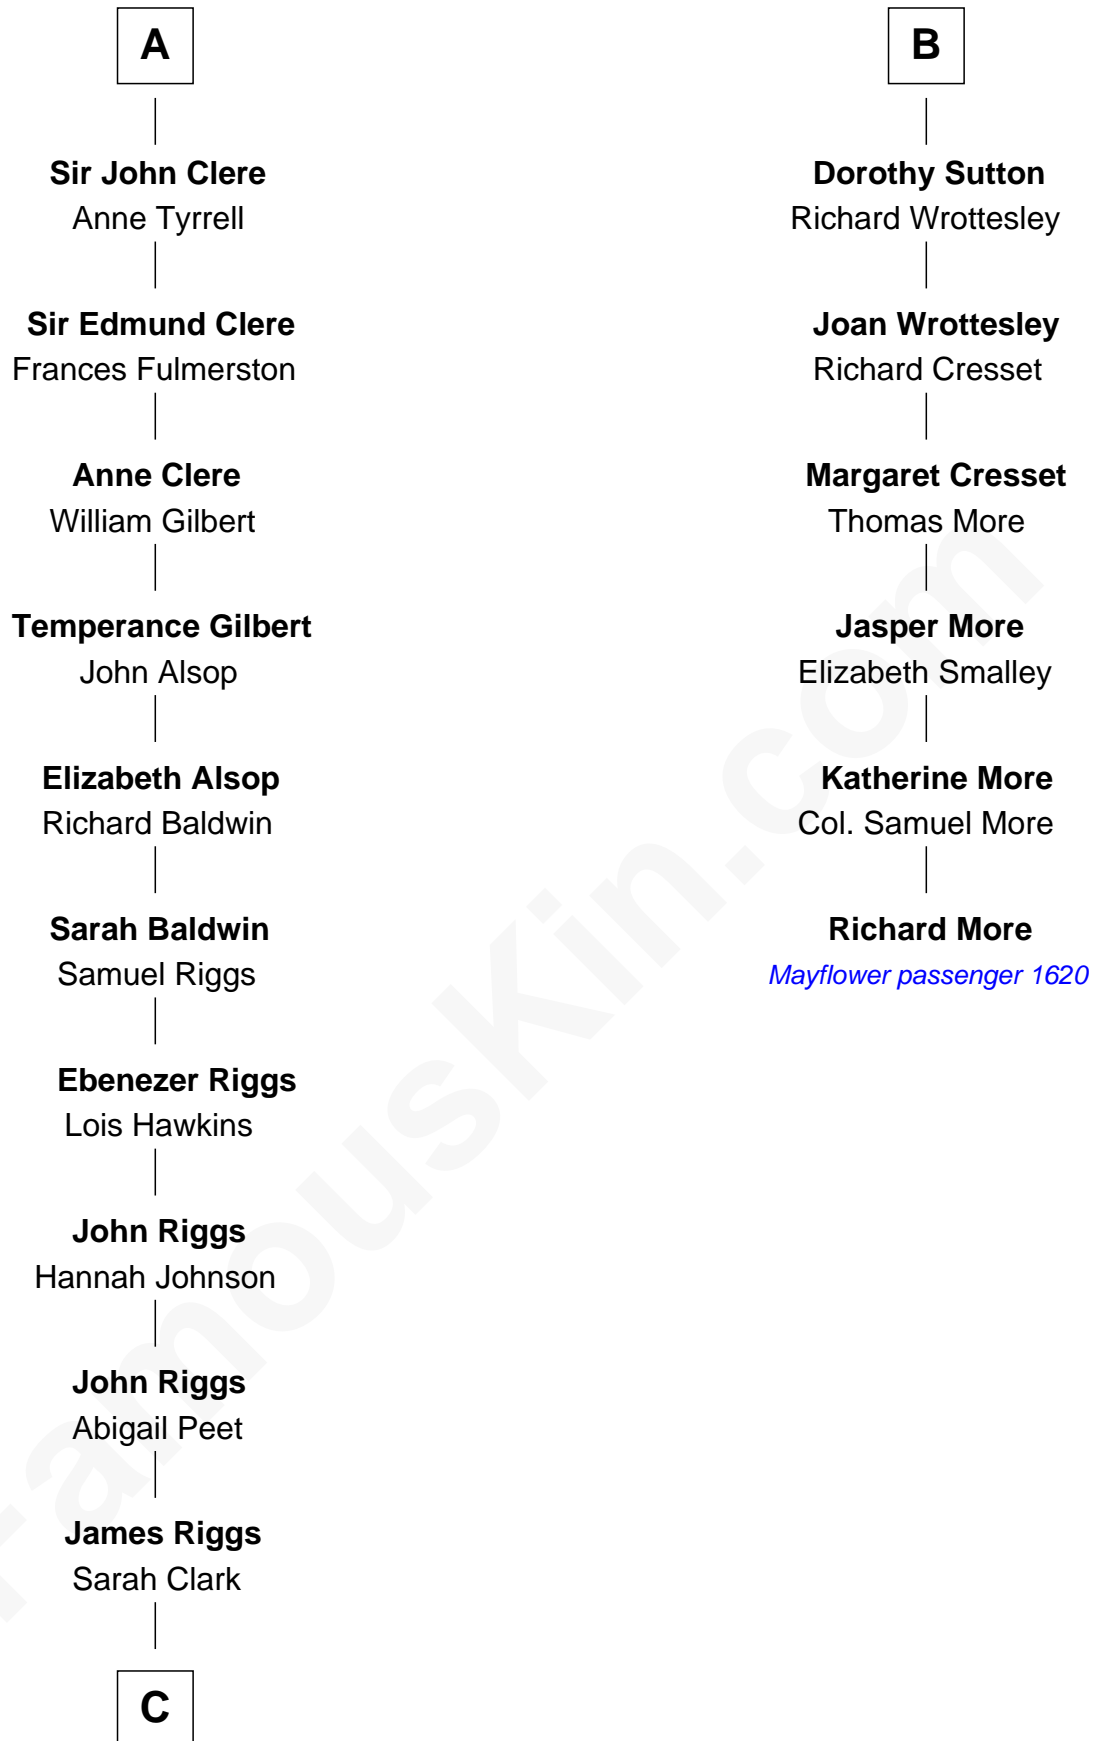

FamousKin.com

Relationship Chart of Mamie (Doud) Eisenhower

First Lady of President Dwight Eisenhower

12th cousin 9 times removed of

Richard More

(c1614 - c1696) Mayflower passenger 1620

MAYFLOWER

C

George Riggs

Phebe Caniff

Maria Riggs

Eli Doud

Royal Houghton Doud

Mary Cornelia Sheldon

John Sheldon Doud

Elivera Mathilda Carlson

Mamie (Doud) Eisenhower

First Lady of Dwight Eisenhower