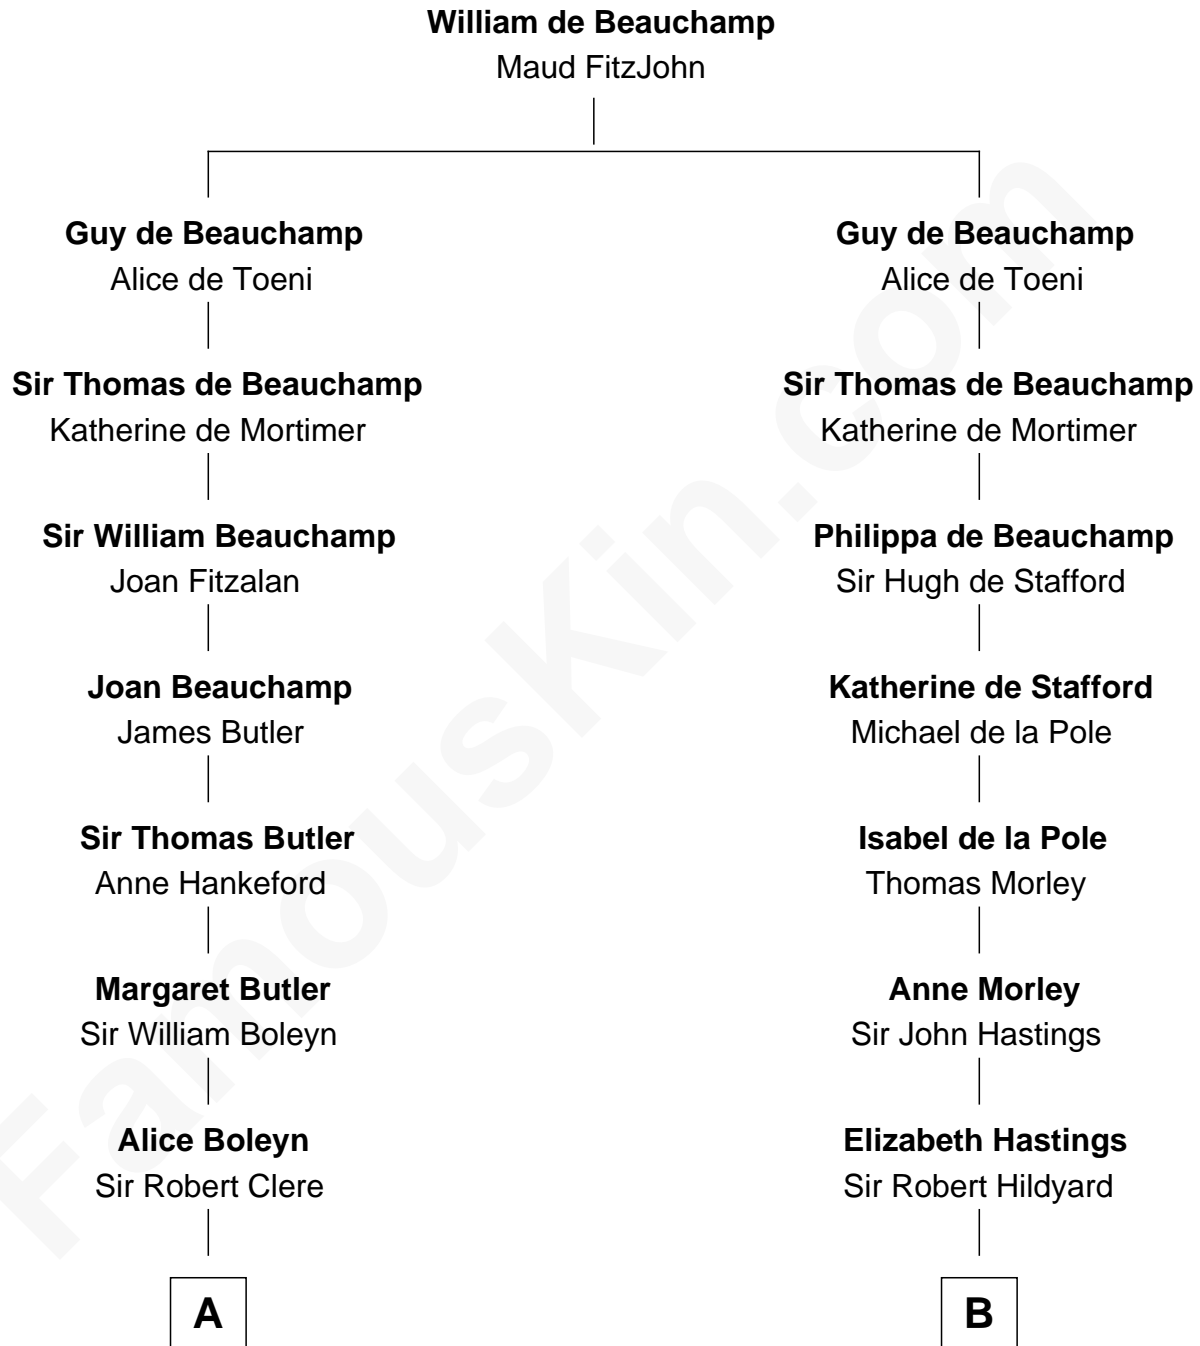

FamousKin.com

Relationship Chart of Mamie (Doud) Eisenhower

First Lady of President Dwight Eisenhower

21st cousin of

Calvin Coolidge
30th U.S. President

C

George Riggs

Phebe Caniff

Maria Riggs

Eli Doud

Royal Houghton Doud

Mary Cornelia Sheldon

John Sheldon Doud

Elivera Mathilda Carlson

Mamie (Doud) Eisenhower

First Lady of Dwight Eisenhower

Victoria Josephine Moor

Calvin Coolidge

30th U.S. President