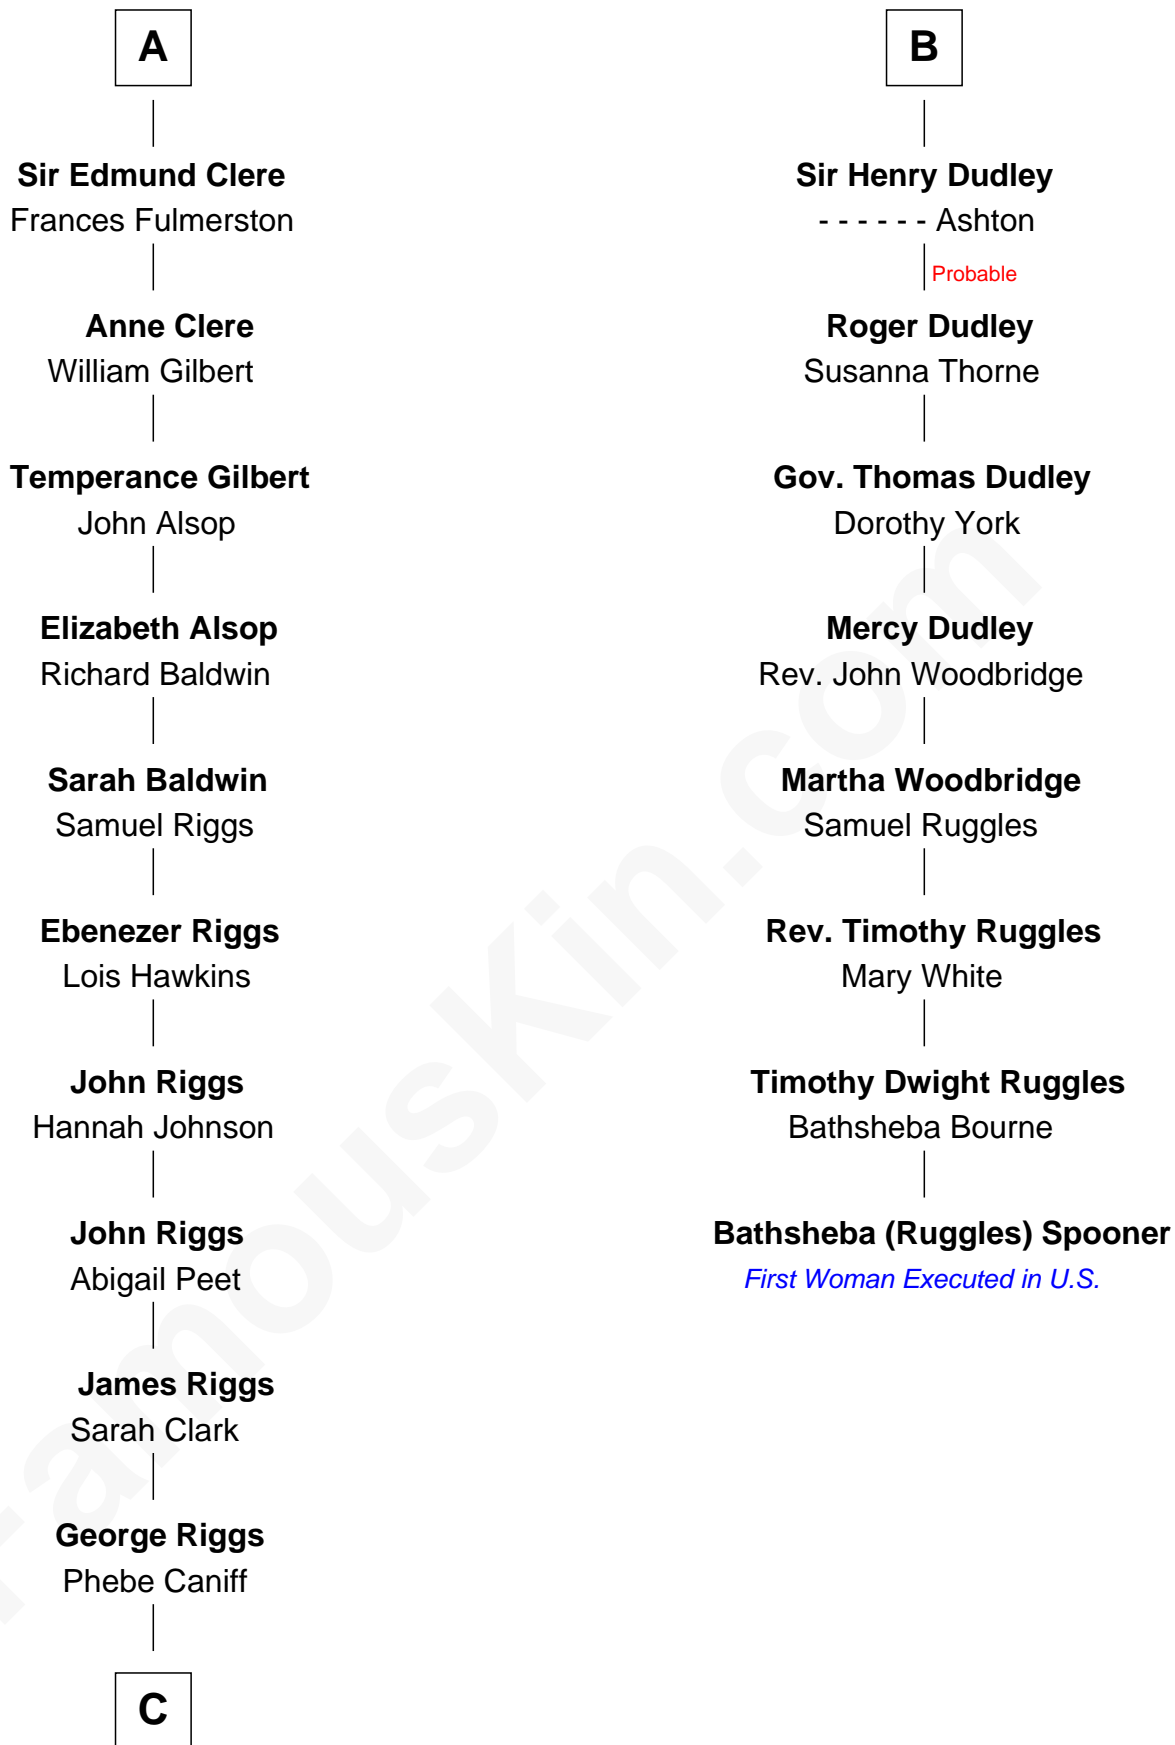

FamousKin.com

Relationship Chart of Mamie (Doud) Eisenhower

First Lady of President Dwight Eisenhower

14th cousin 6 times removed of

Bathsheba (Ruggles) Spooner

First woman executed for murder in U.S. by non-British government

Sir William de Ros
Margery de Badlesmere

C

—
Maria Riggs

Eli Doud

—
Royal Houghton Doud

Mary Cornelia Sheldon

—
John Sheldon Doud

Elivera Mathilda Carlson

—
Mamie (Doud) Eisenhower

First Lady of Dwight Eisenhower

FamousKin.com