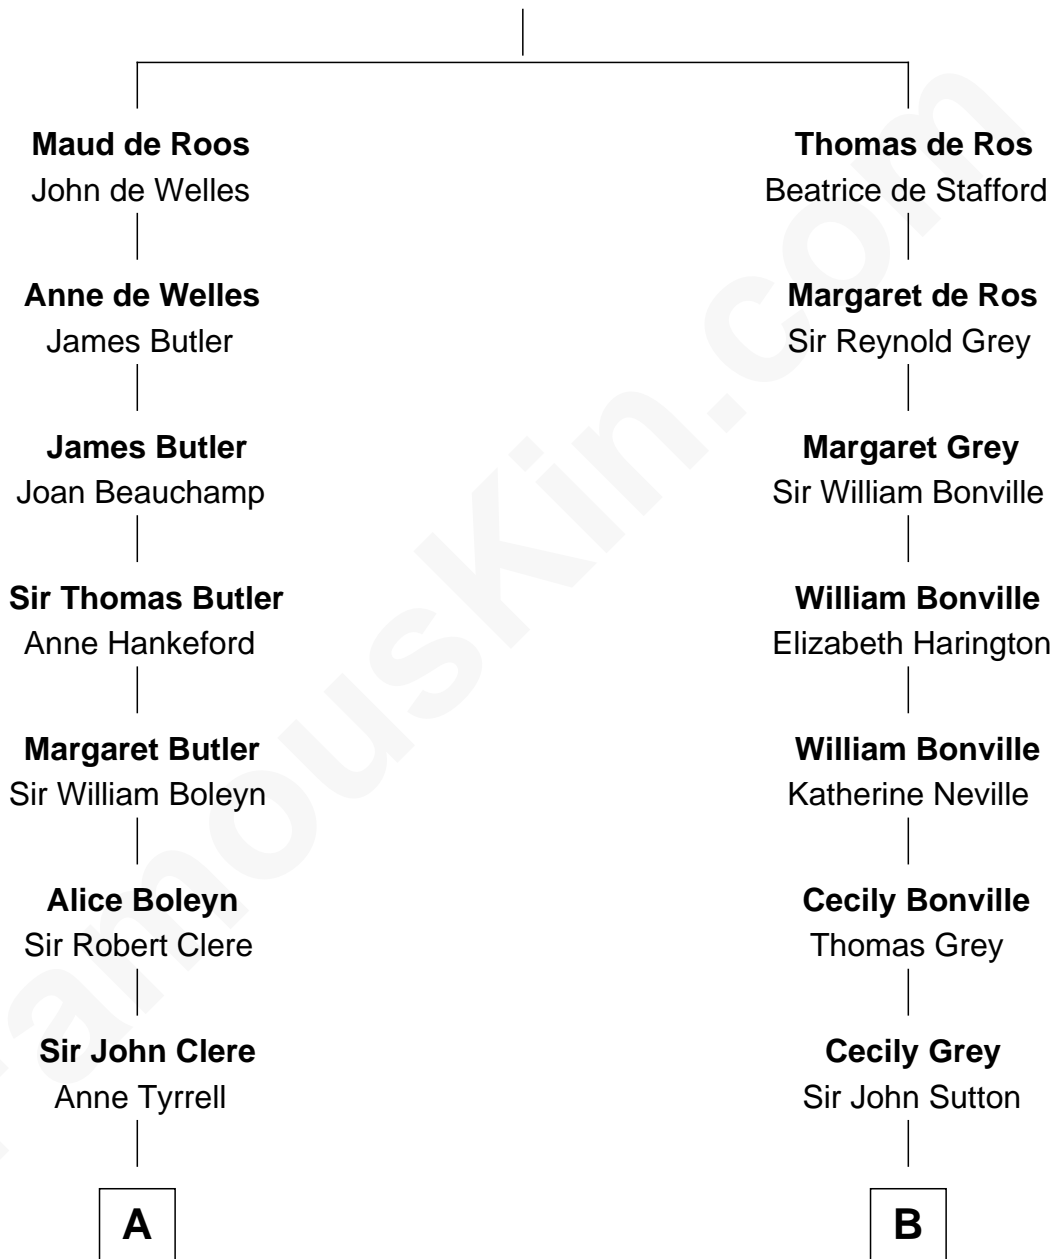

FamousKin.com

Relationship Chart of Mamie (Doud) Eisenhower

First Lady of President Dwight Eisenhower

14th cousin 6 times removed of

Bathsheba (Ruggles) Spooner

First woman executed for murder in U.S. by non-British government

Sir William de Ros
Margery de Badlesmere

C

—
Maria Riggs

Eli Doud

—
Royal Houghton Doud

Mary Cornelia Sheldon

—
John Sheldon Doud

Elivera Mathilda Carlson

—
Mamie (Doud) Eisenhower

First Lady of Dwight Eisenhower

FamousKin.com