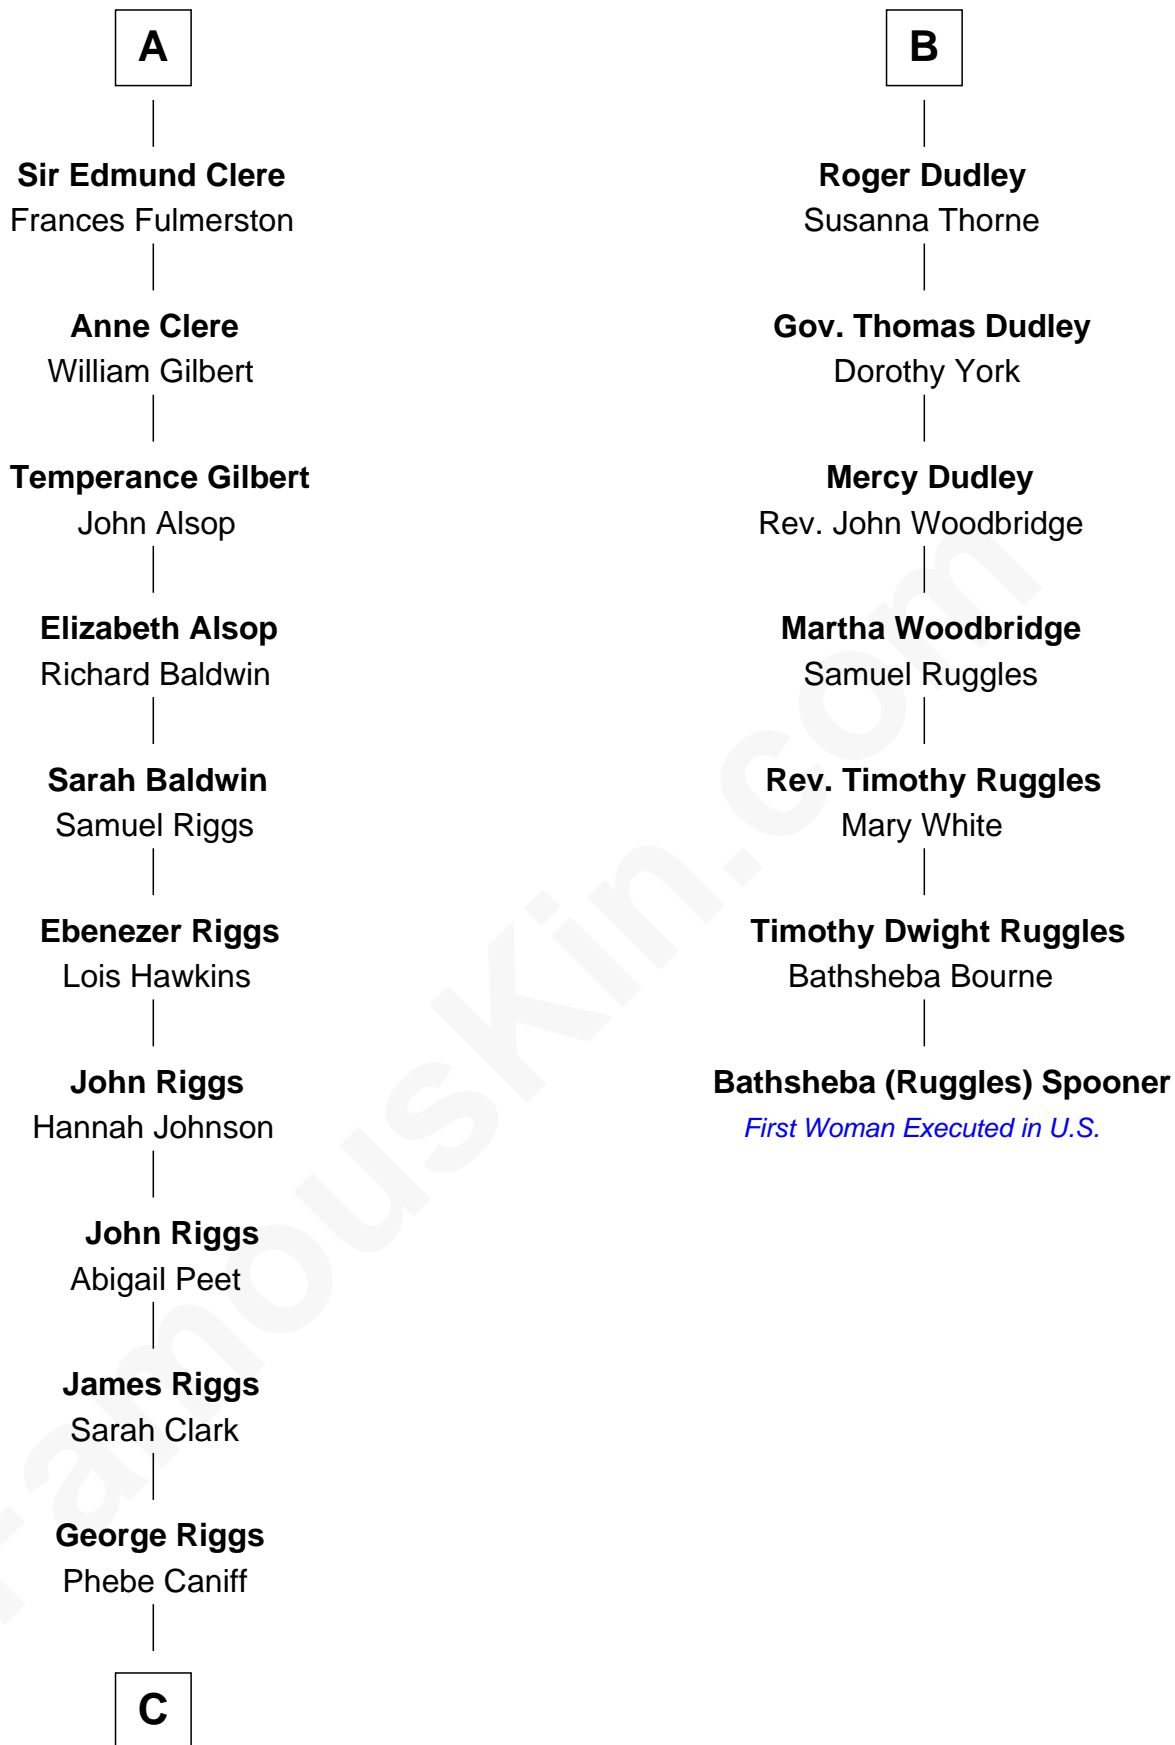

FamousKin.com

Relationship Chart of Mamie (Doud) Eisenhower

First Lady of President Dwight Eisenhower

13th cousin 7 times removed of

Bathsheba (Ruggles) Spooner

First woman executed for murder in U.S. by non-British government

C

—
Maria Riggs

Eli Doud

—
Royal Houghton Doud

Mary Cornelia Sheldon

—
John Sheldon Doud

Elivera Mathilda Carlson

—
Mamie (Doud) Eisenhower

First Lady of Dwight Eisenhower

FamousKin.com