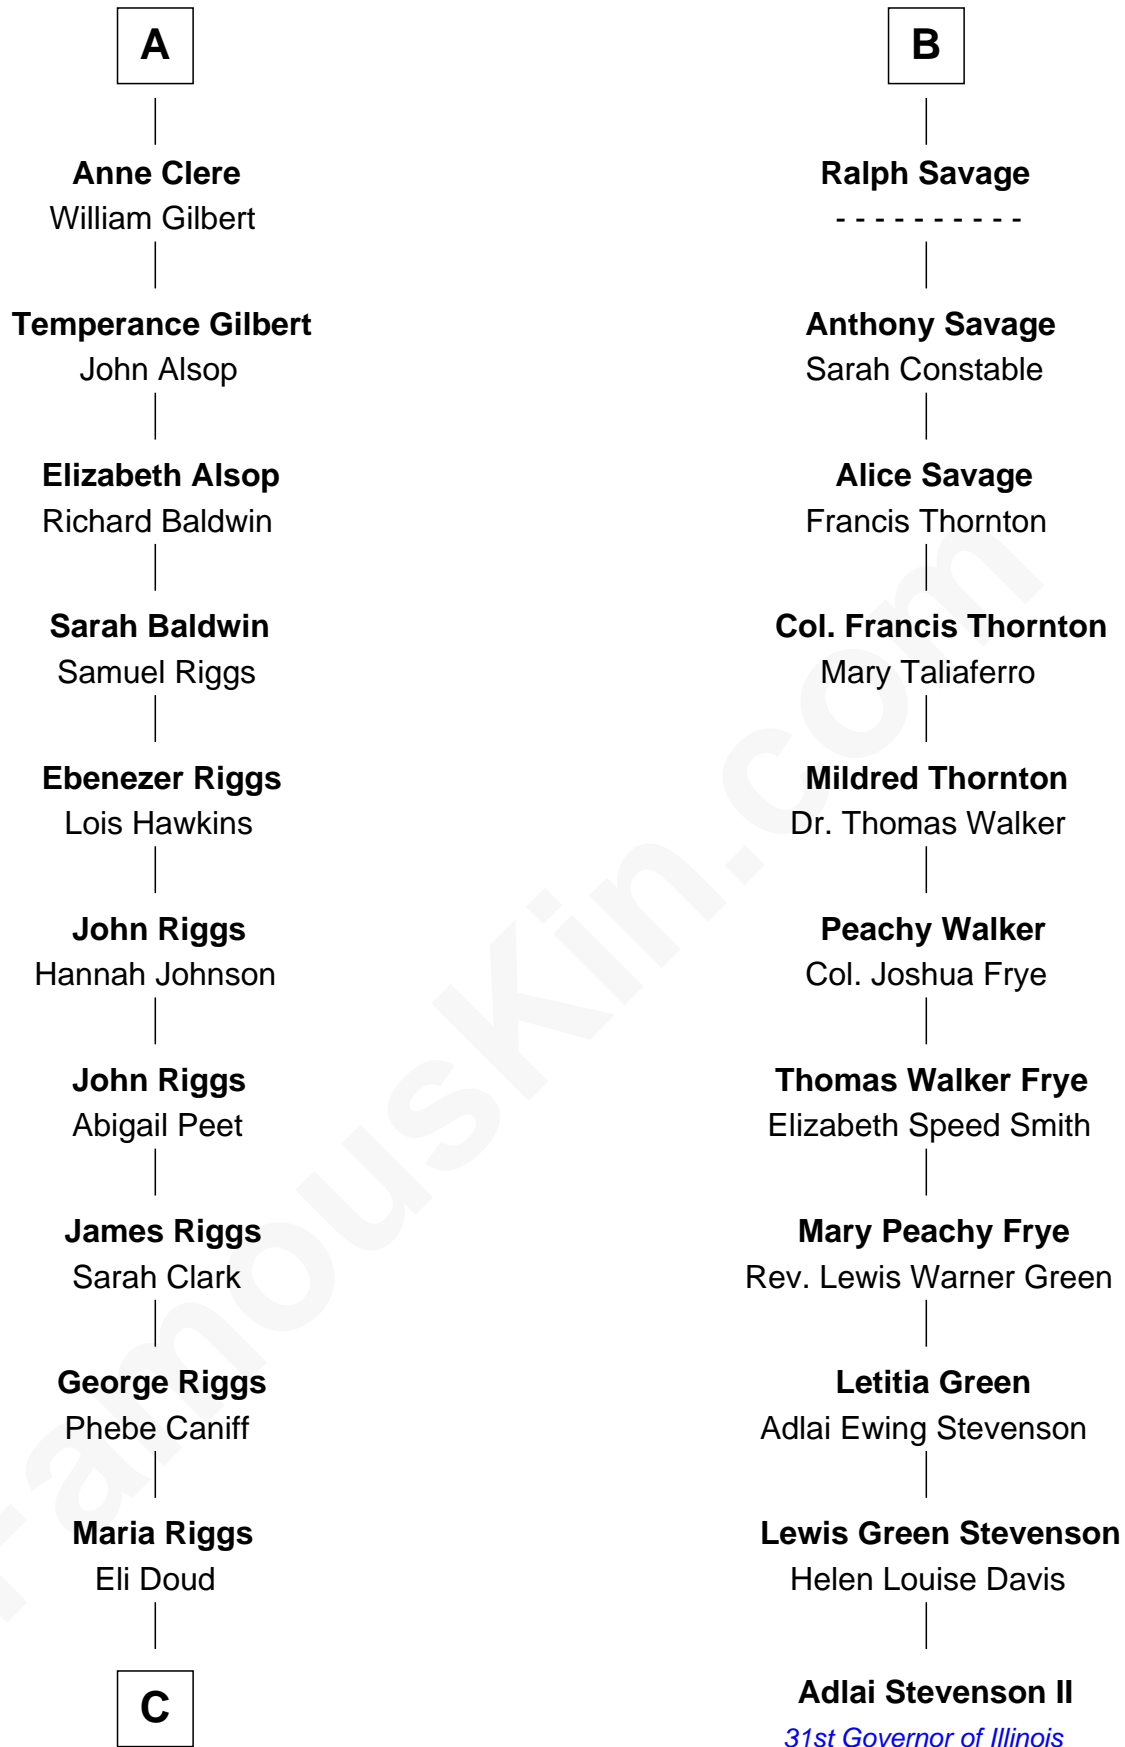

FamousKin.com

Relationship Chart of Mamie (Doud) Eisenhower

First Lady of President Dwight Eisenhower

17th cousin 2 times removed of

Adlai Stevenson II
31st Governor of Illinois

Sir Richard Fitzalan
Elizabeth de Bohun

A

Elizabeth Fitzalan
Sir Robert Goushill

Joan Goushill
Sir Thomas Stanley

Katherine Stanley
Sir John Savage

Sir Christopher Savage
Anne Stanley

Sir Christopher Savage
Anne Lygon

Francis Savage
Anne Sheldon

Walter Savage
Elizabeth Hall

B

C

—
Royal Houghton Doud

Mary Cornelia Sheldon

—
John Sheldon Doud

Elivera Mathilda Carlson

—
Mamie (Doud) Eisenhower

First Lady of Dwight Eisenhower