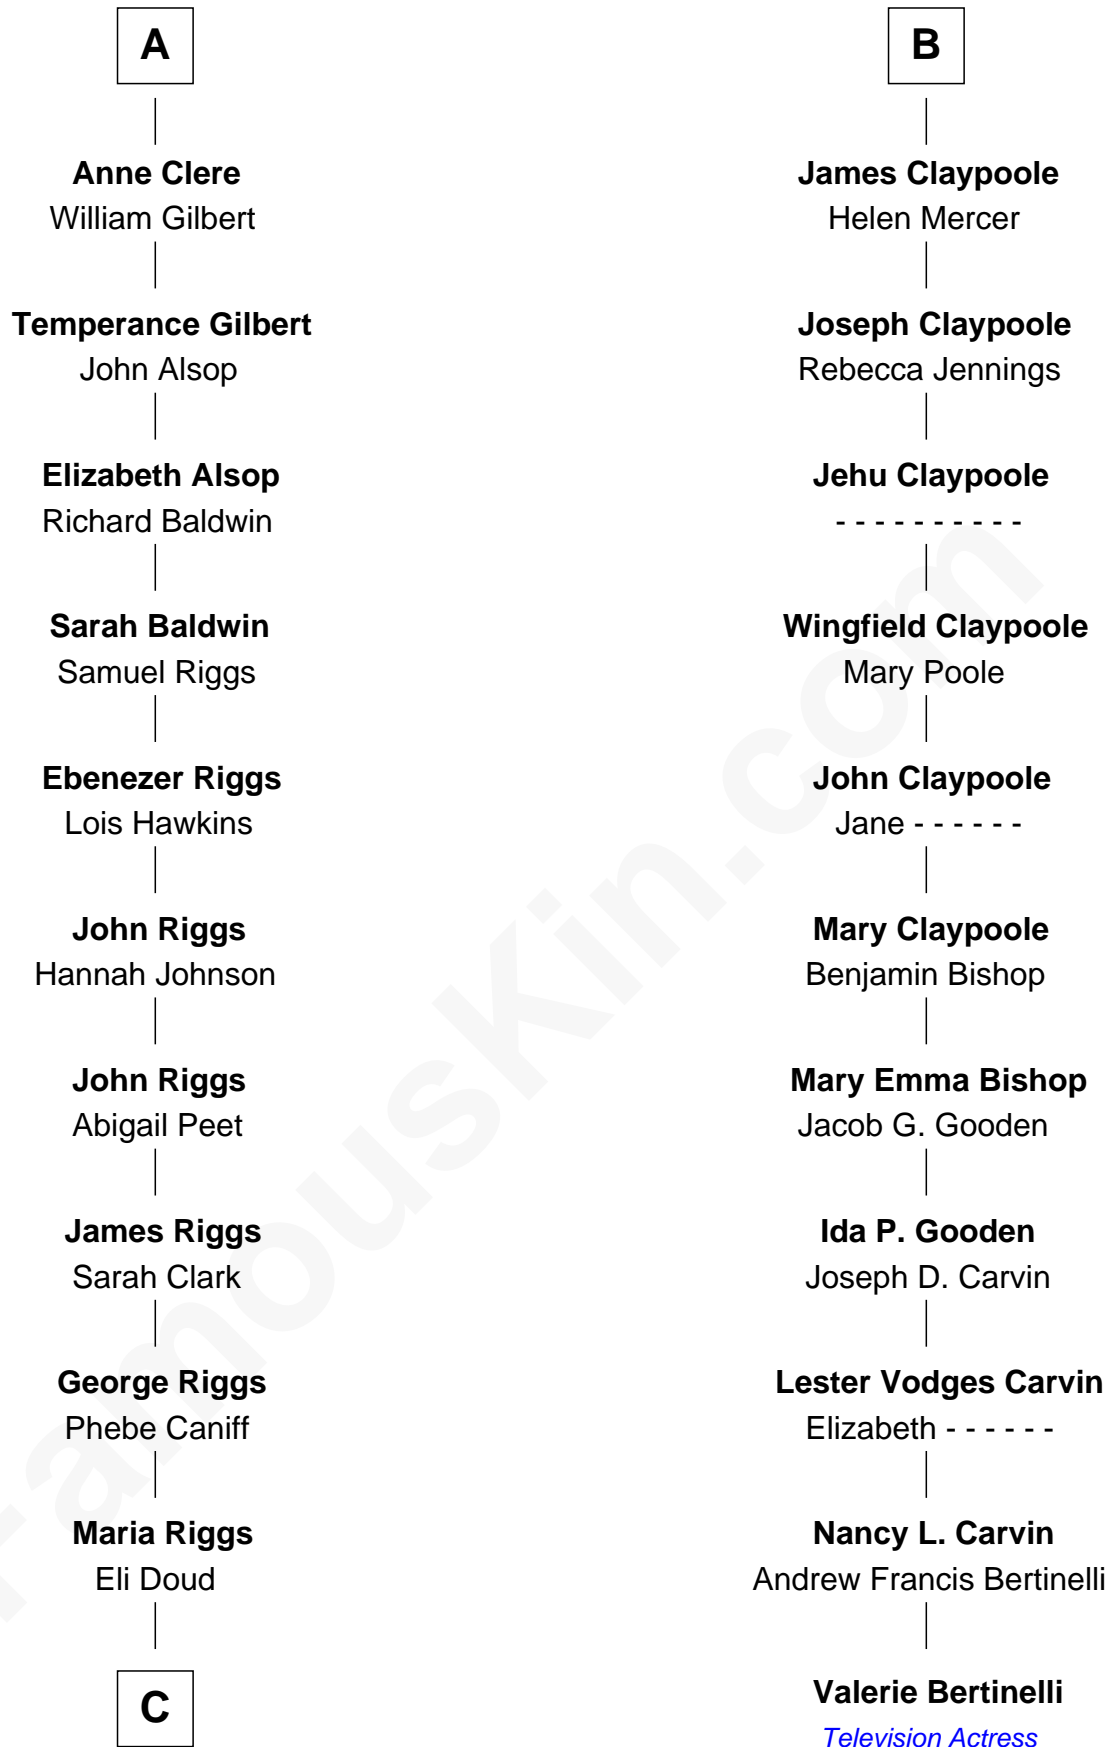

## Relationship Chart of Mamie (Doud) Eisenhower

*First Lady of President Dwight Eisenhower*

17th cousin 2 times removed of

**Valerie Bertinelli**  
*Television Actress*

**Sir Richard Fitzalan**  
Elizabeth de Bohun

**C**

—  
**Royal Houghton Doud**

Mary Cornelia Sheldon

—  
**John Sheldon Doud**

Elivera Mathilda Carlson

—  
**Mamie (Doud) Eisenhower**

*First Lady of Dwight Eisenhower*

FamousKin.com