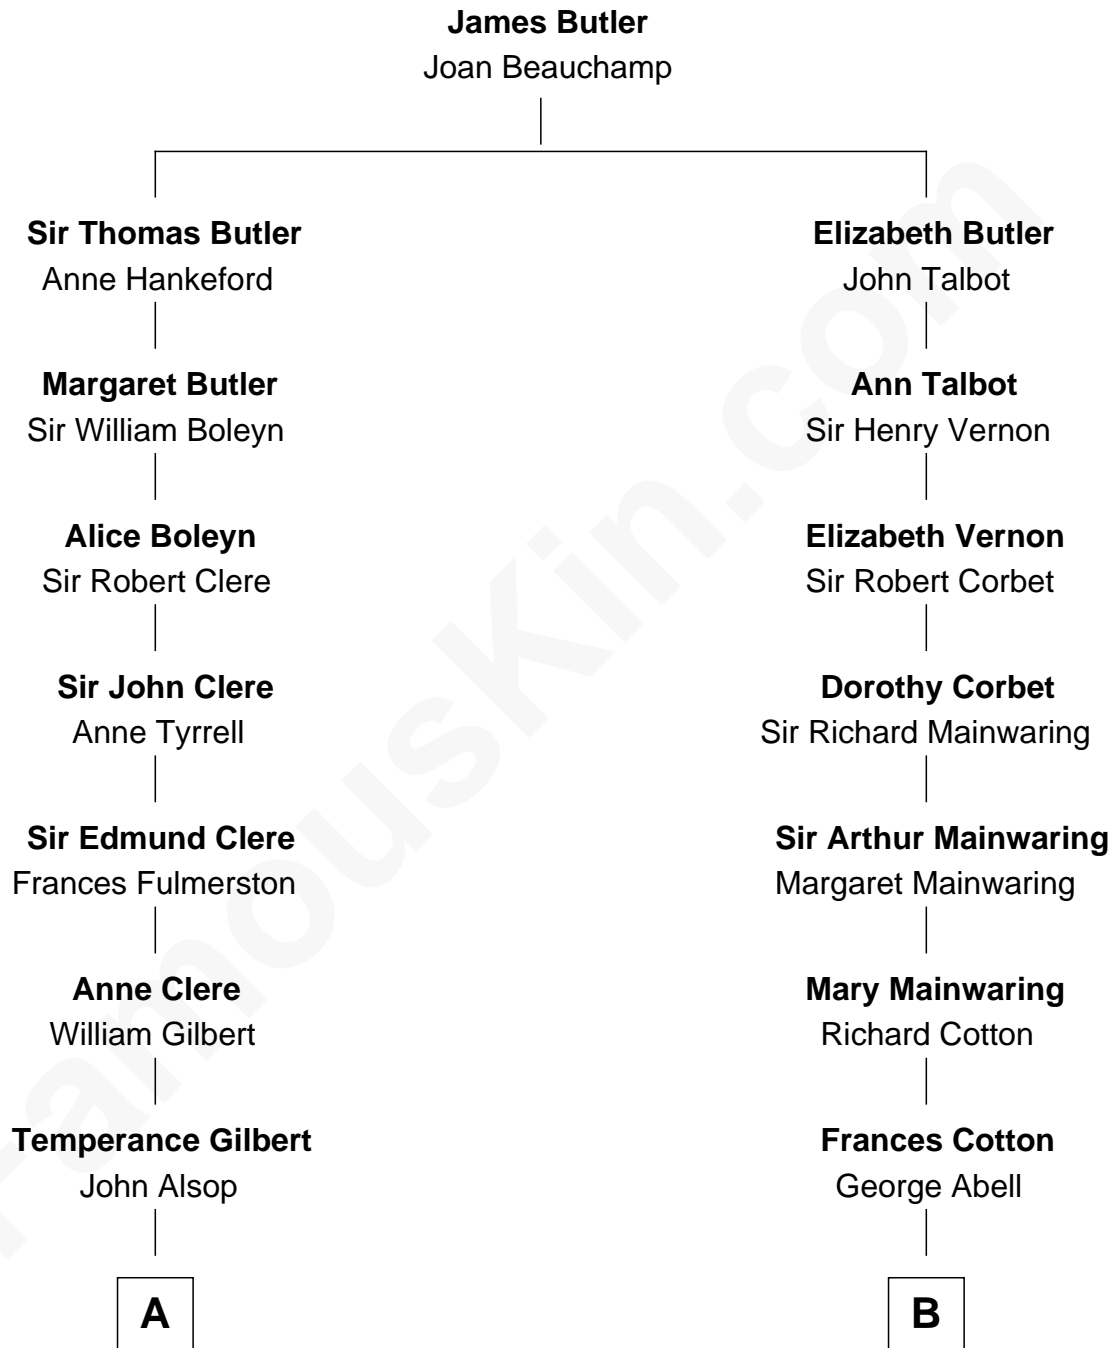

FamousKin.com

Relationship Chart of Mamie (Doud) Eisenhower

First Lady of President Dwight Eisenhower

17th cousin 2 times removed of

Richard Gere

Movie Actor

C

William Stanton Tiffany

Anna Rebecca Stevens

Doris Anna Tiffany

Homer George Gere

Richard Gere

Movie Actor

FamousKin.com