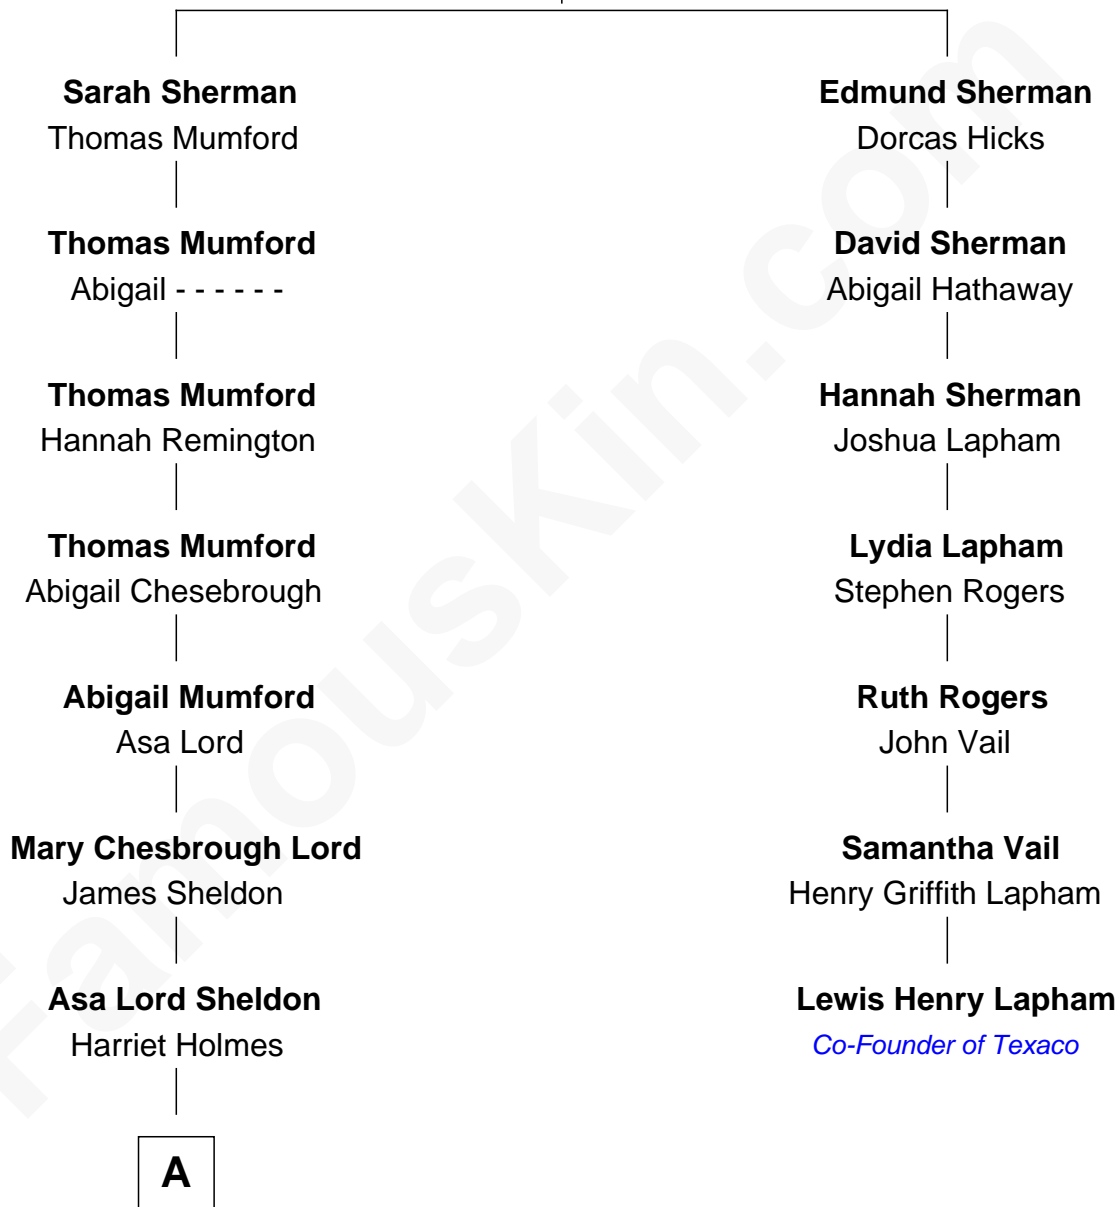

**FamousKin.com**  
**Relationship Chart of**  
**Mamie (Doud) Eisenhower**

*First Lady of President Dwight Eisenhower*

6th cousin 4 times removed of

**Lewis Henry Lapham**  
*Co-Founder of Texaco*

**Philip Sherman**  
 Sarah Odding

**A**

James Henry Sheldon

Susan Hill

Mary Cornelia Sheldon

Royal Houghton Doud

John Sheldon Doud

Elivera Mathilda Carlson

**Mamie (Doud) Eisenhower**

*First Lady of Dwight Eisenhower*