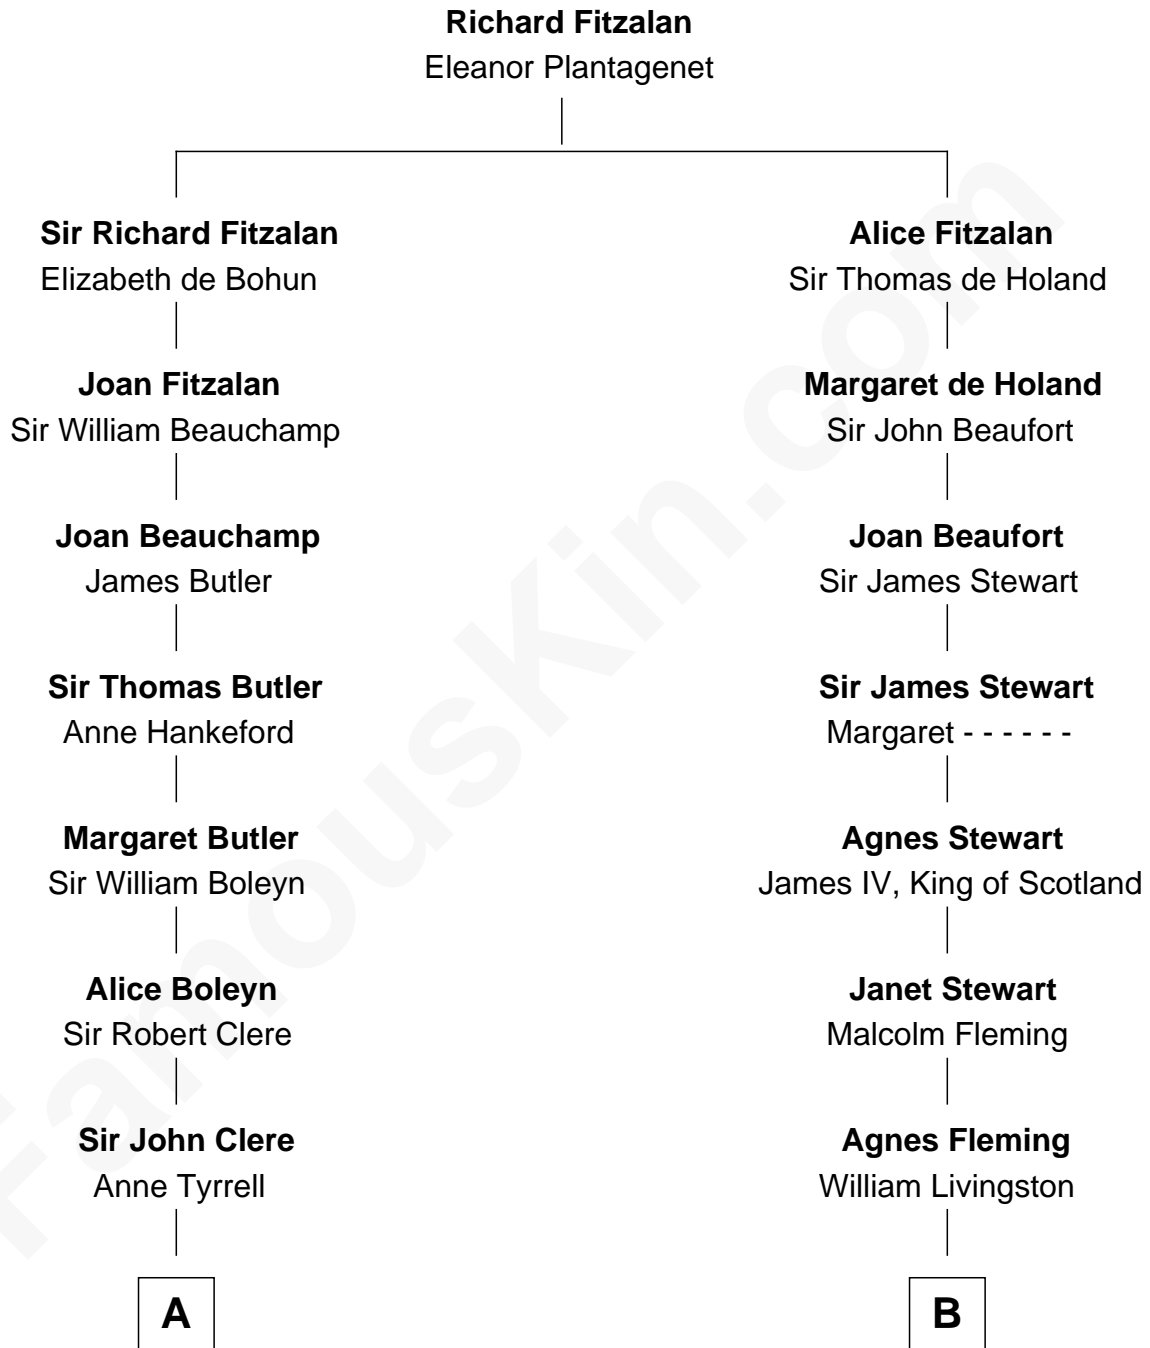

FamousKin.com

Relationship Chart of Mamie (Doud) Eisenhower

First Lady of President Dwight Eisenhower

19th cousin 1 time removed of

Howard Dean

79th Governor of Vermont

C

Maria Riggs
Eli Doud

Royal Houghton Doud
Mary Cornelia Sheldon

John Sheldon Doud
Elivera Mathilda Carlson

Mamie (Doud) Eisenhower
First Lady of Dwight Eisenhower

D

James William Maitland
Sylvia Wigglesworth

Andrea Belden Maitland
Howard Brush Dean

Howard Dean
79th Governor of Vermont