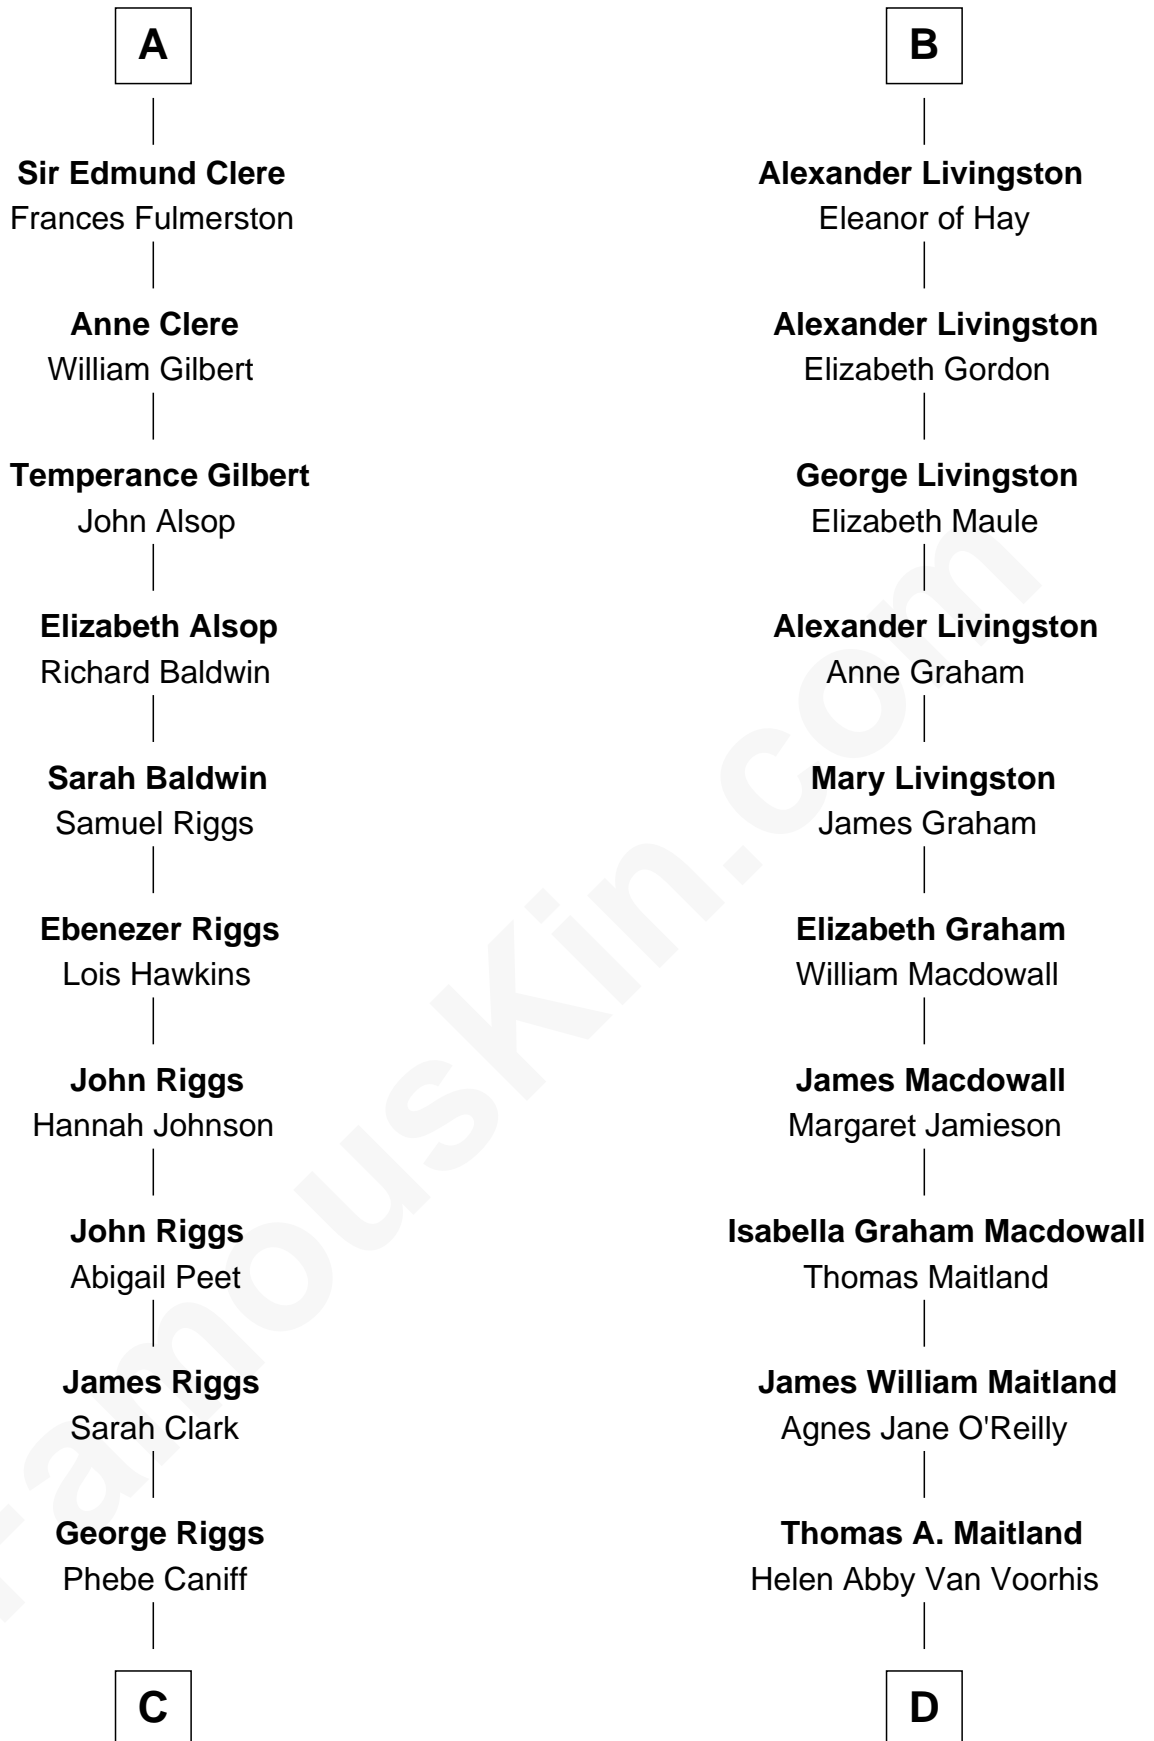

FamousKin.com

Relationship Chart of Mamie (Doud) Eisenhower

First Lady of President Dwight Eisenhower

19th cousin 1 time removed of

Howard Dean

79th Governor of Vermont

C

Maria Riggs
Eli Doud

Royal Houghton Doud
Mary Cornelia Sheldon

John Sheldon Doud
Elivera Mathilda Carlson

Mamie (Doud) Eisenhower
First Lady of Dwight Eisenhower

D

James William Maitland
Sylvia Wigglesworth

Andrea Belden Maitland
Howard Brush Dean