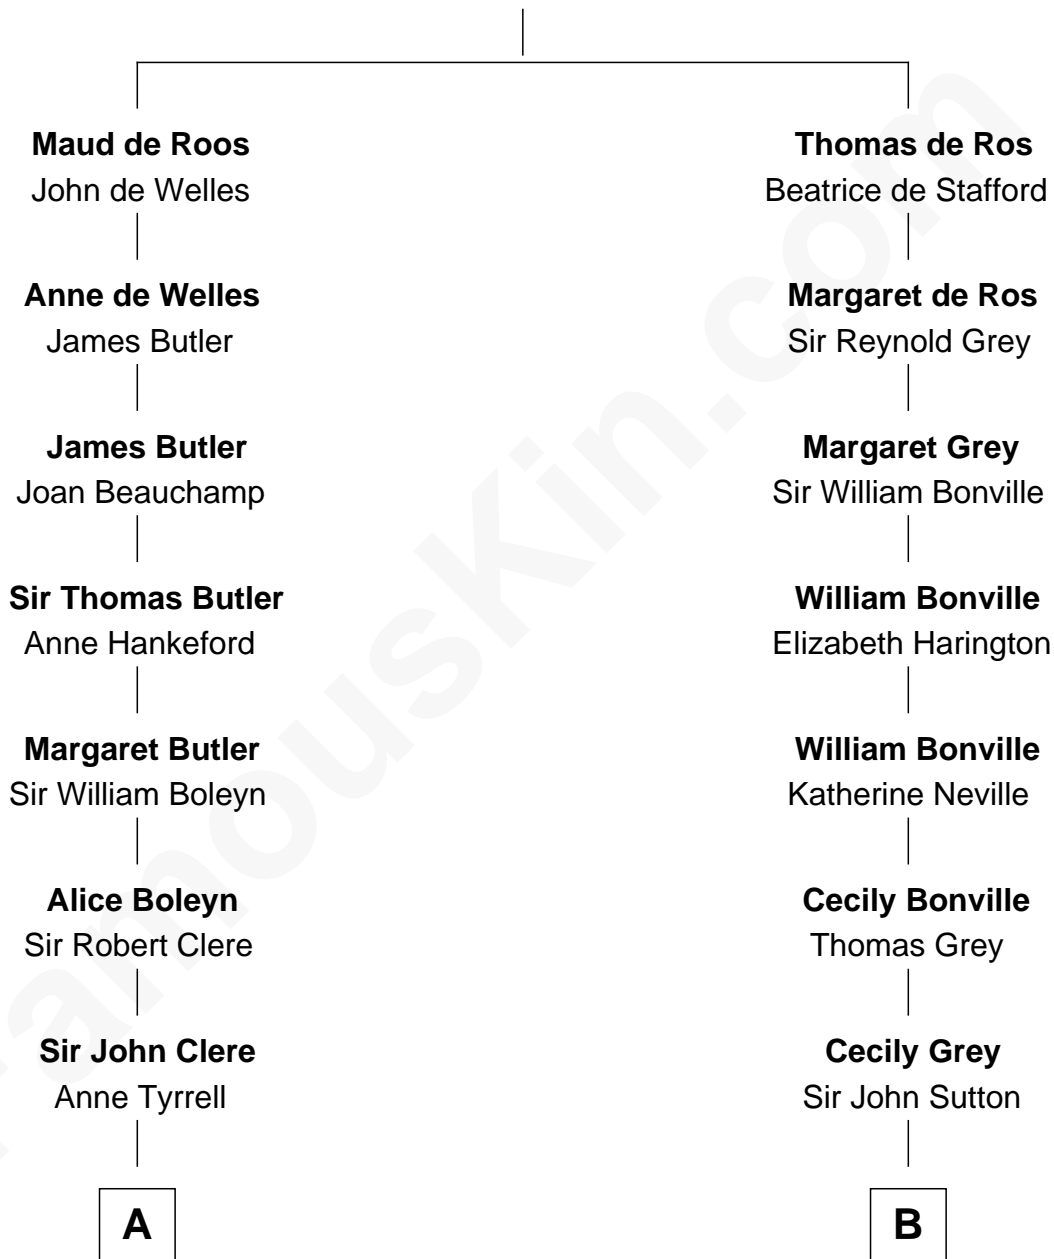

FamousKin.com

Relationship Chart of Mamie (Doud) Eisenhower

First Lady of President Dwight Eisenhower

19th cousin 1 time removed of

Humphrey Bogart
Movie Actor

Sir William de Ros
Margery de Badlesmere

C

Maria Riggs
Eli Doud

Royal Houghton Doud
Mary Cornelia Sheldon

John Sheldon Doud
Elivera Mathilda Carlson

Mamie (Doud) Eisenhower
First Lady of Dwight Eisenhower

D

John Perkins Humphrey
Frances Dewey Churchill

Maud Humphrey
Dr. Belmont Deforest Bogart