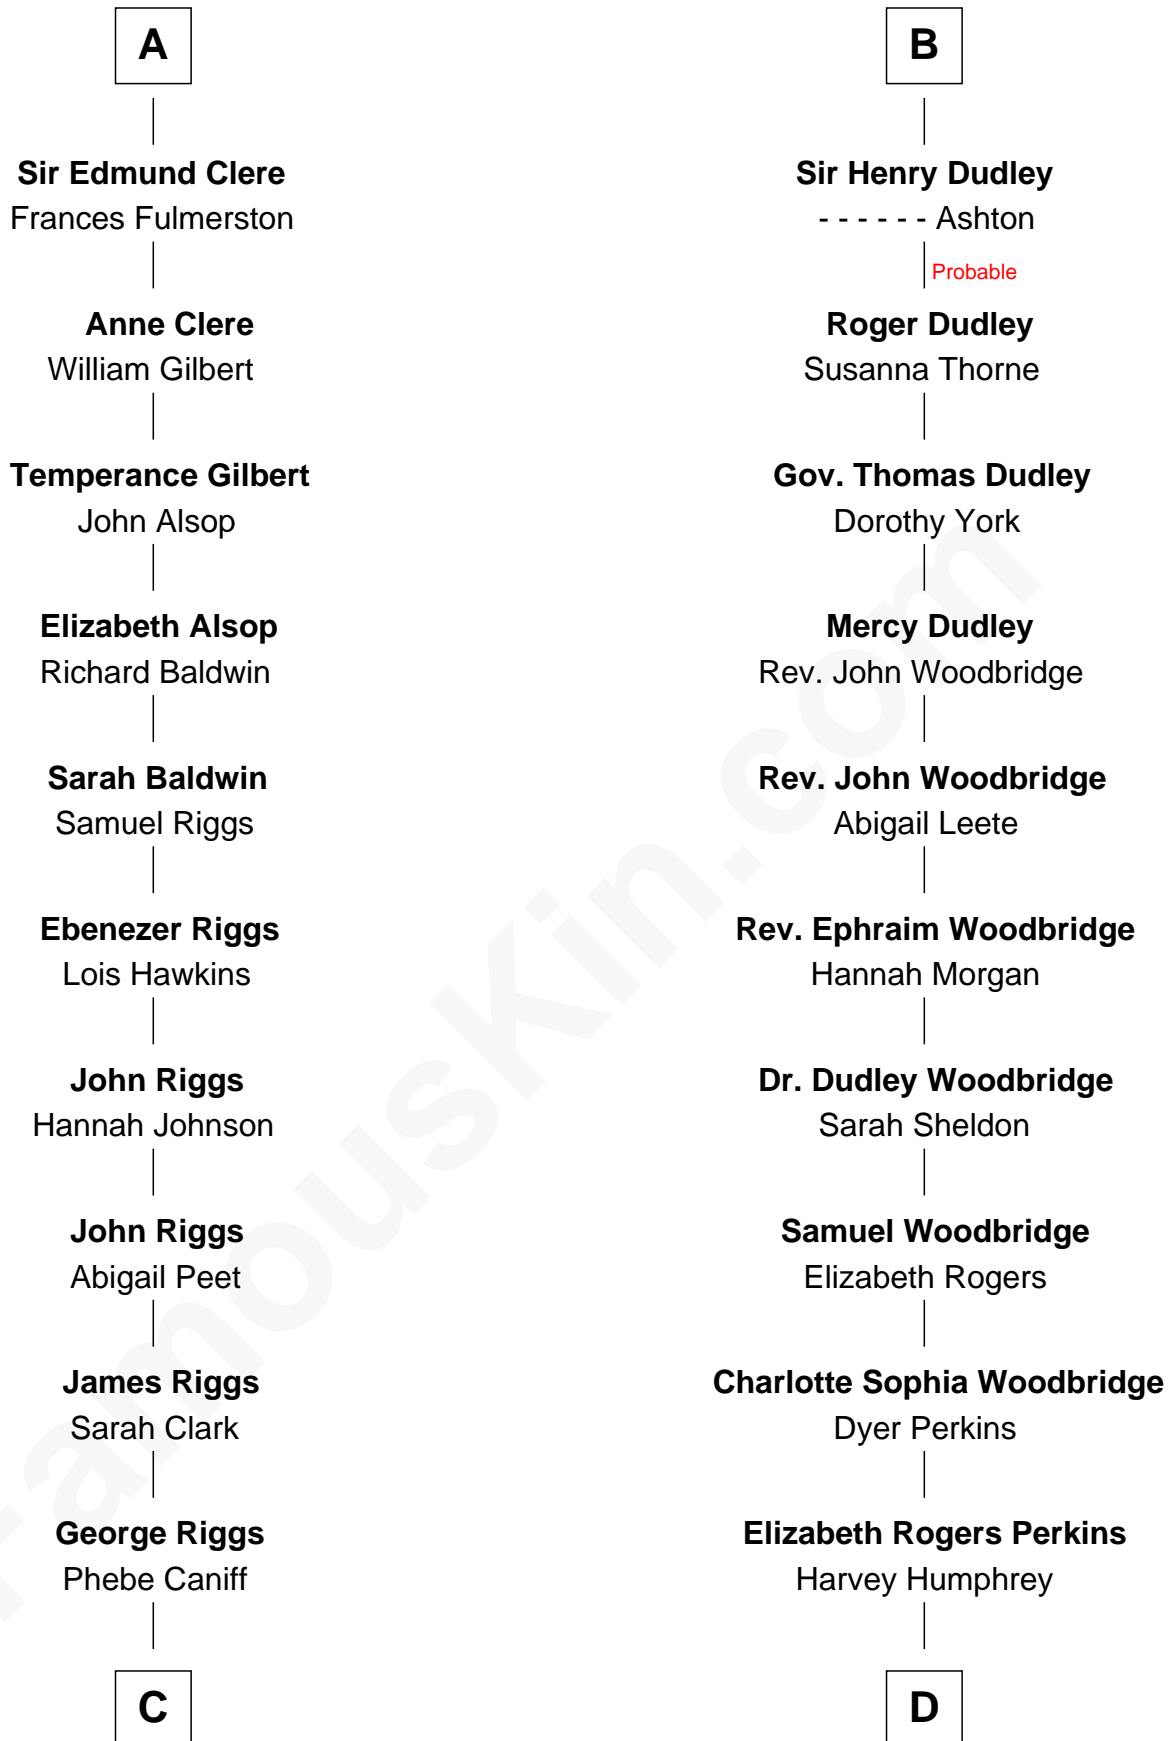

FamousKin.com

Relationship Chart of Mamie (Doud) Eisenhower

First Lady of President Dwight Eisenhower

19th cousin 1 time removed of

Humphrey Bogart
Movie Actor

Sir William de Ros
Margery de Badlesmere

C

Maria Riggs
Eli Doud

Royal Houghton Doud
Mary Cornelia Sheldon

John Sheldon Doud
Elivera Mathilda Carlson

Mamie (Doud) Eisenhower
First Lady of Dwight Eisenhower

D

John Perkins Humphrey
Frances Dewey Churchill

Maud Humphrey
Dr. Belmont Deforest Bogart