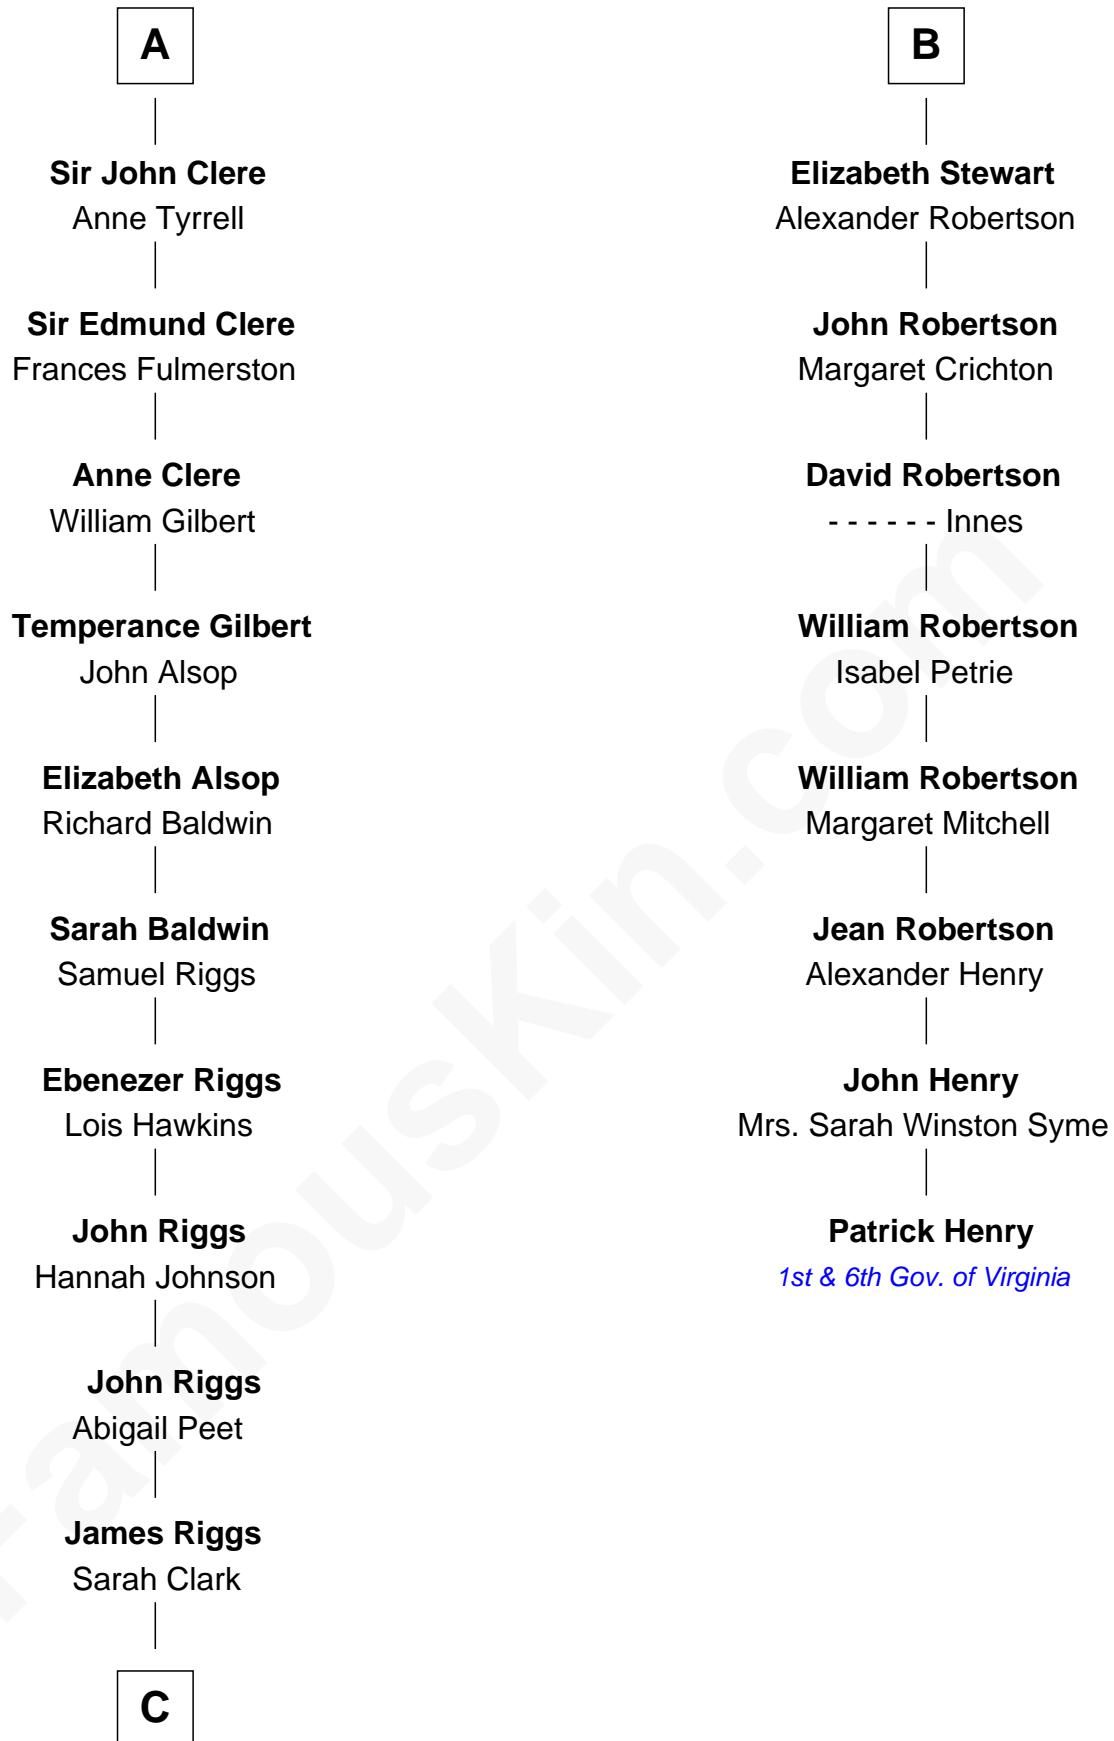

## Relationship Chart of Mamie (Doud) Eisenhower

*First Lady of President Dwight Eisenhower*

14th cousin 7 times removed of

**Patrick Henry**

*1st and 6th Governor of Virginia*

**C**

**George Riggs**

Phebe Caniff

**Maria Riggs**

Eli Doud

**Royal Houghton Doud**

Mary Cornelia Sheldon

**John Sheldon Doud**

Elivera Mathilda Carlson

**Mamie (Doud) Eisenhower**

*First Lady of Dwight Eisenhower*