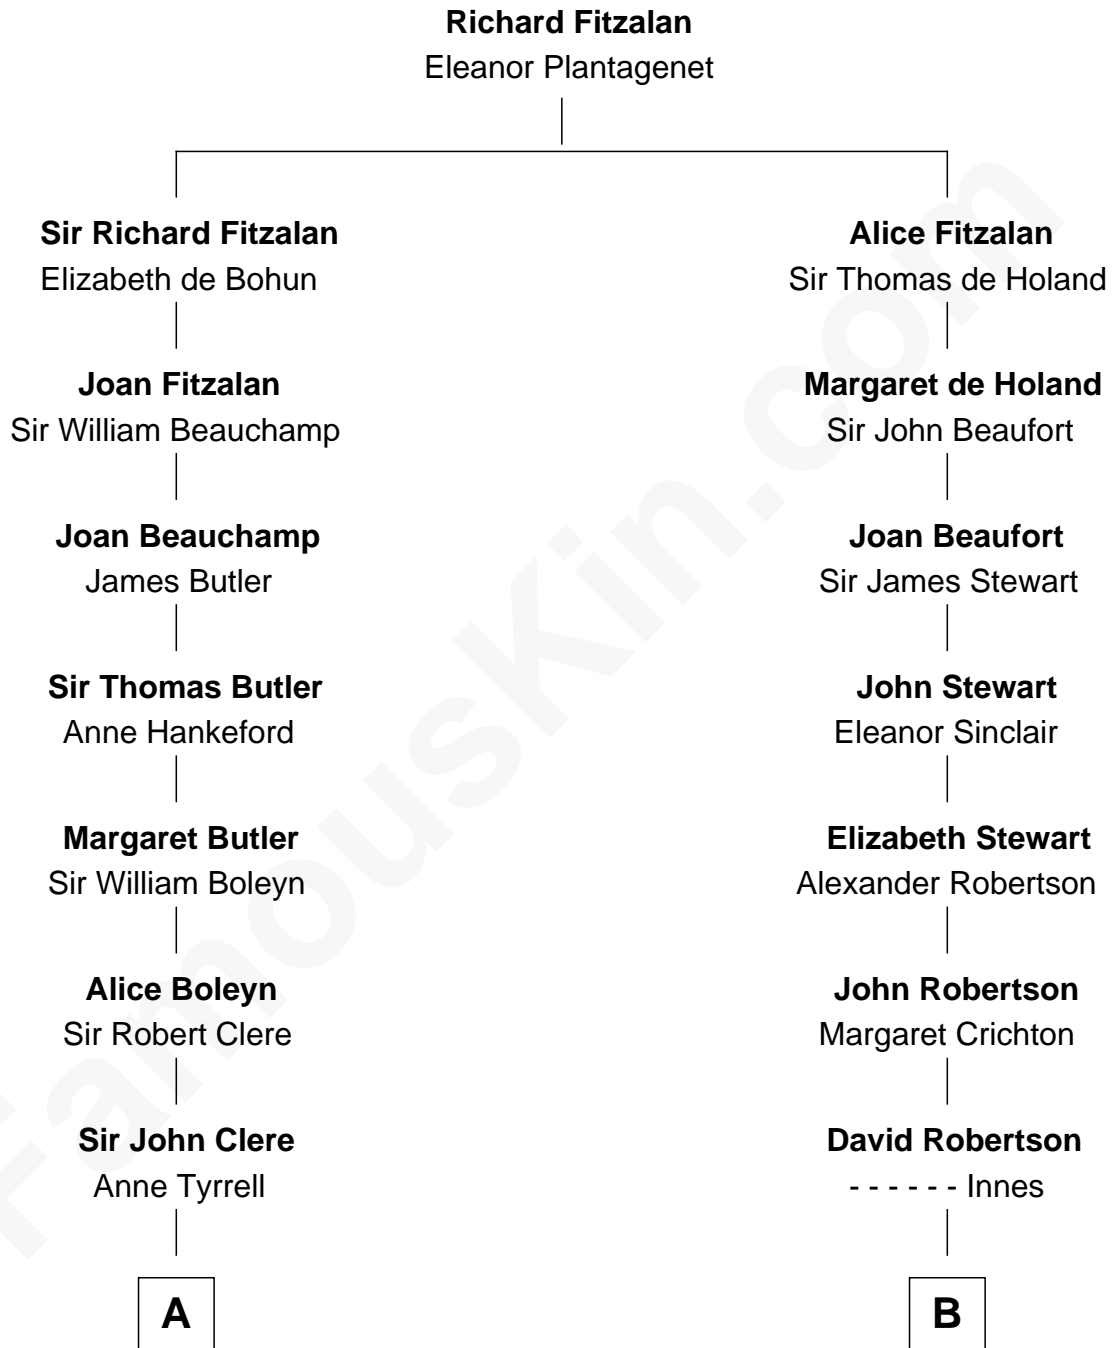

FamousKin.com

Relationship Chart of Mamie (Doud) Eisenhower

First Lady of President Dwight Eisenhower

11th cousin 9 times removed of

Patrick Henry

1st and 6th Governor of Virginia

C

—
Maria Riggs

Eli Doud

—
Royal Houghton Doud

Mary Cornelia Sheldon

—
John Sheldon Doud

Elivera Mathilda Carlson

—
Mamie (Doud) Eisenhower

First Lady of Dwight Eisenhower

FamousKin.com