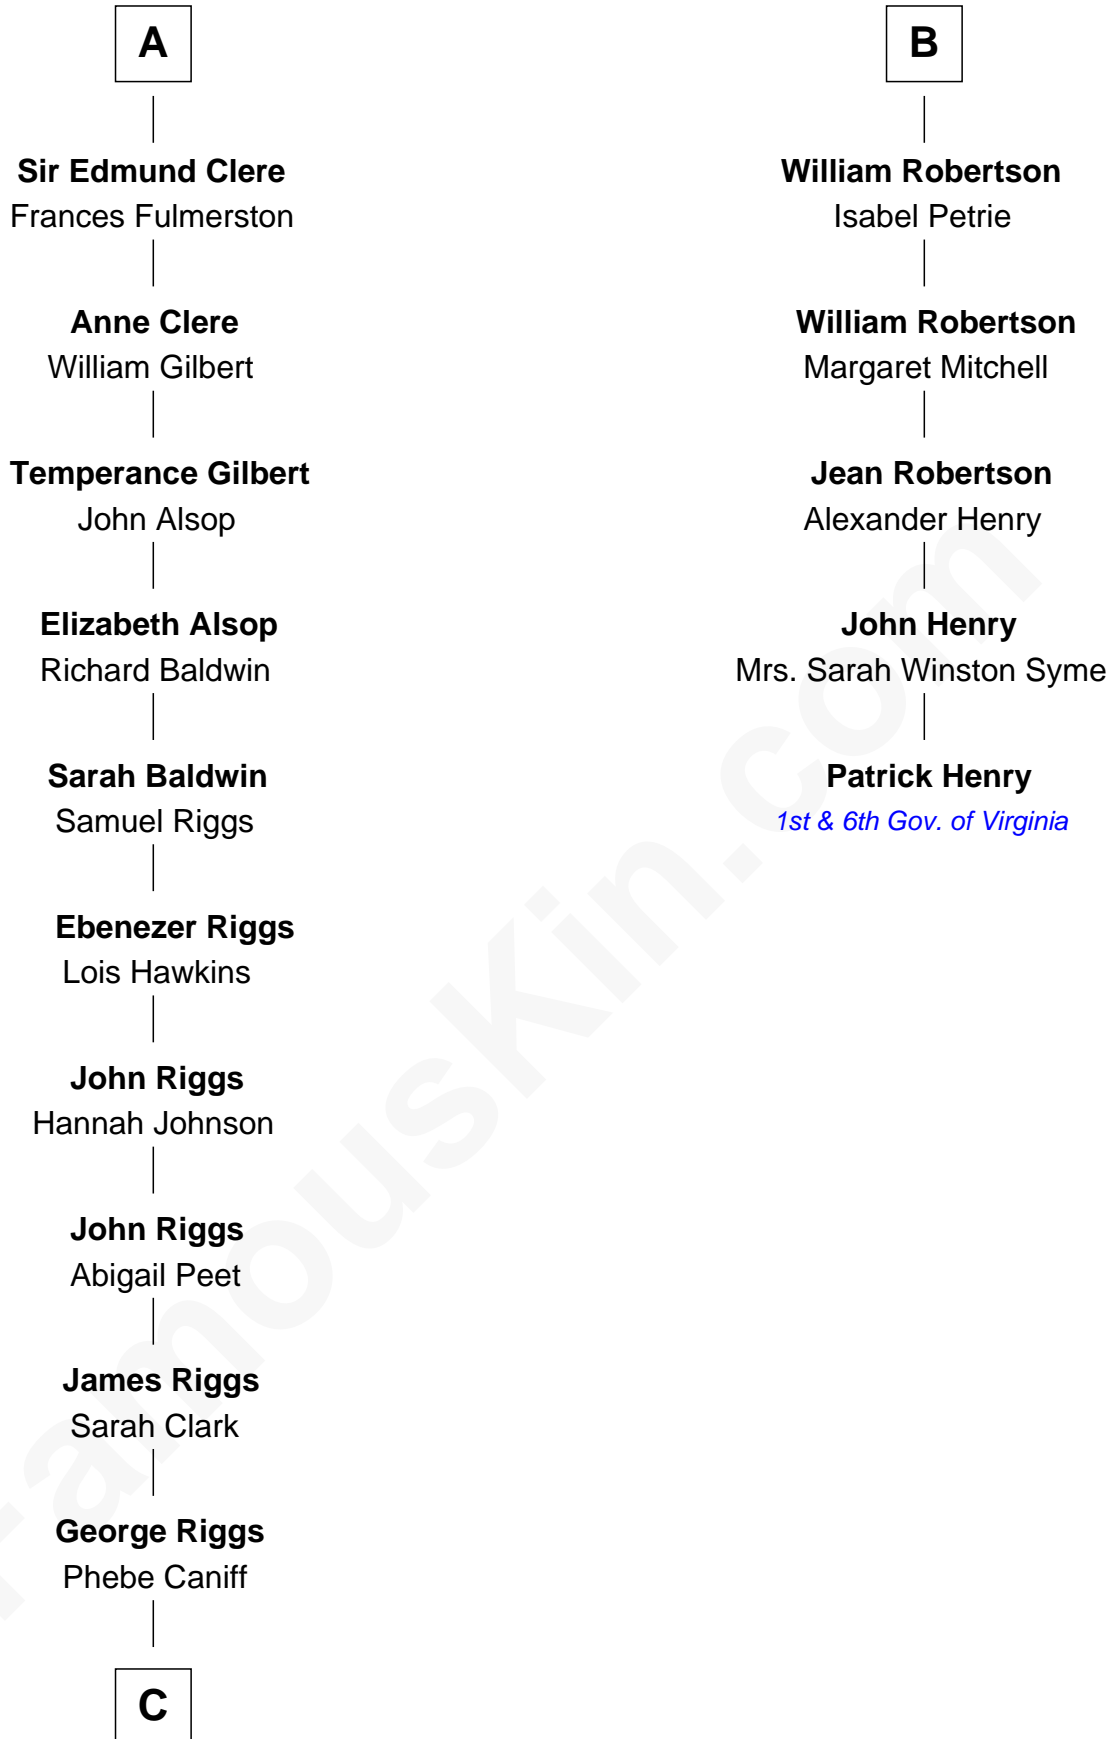

FamousKin.com

Relationship Chart of Mamie (Doud) Eisenhower

First Lady of President Dwight Eisenhower

11th cousin 9 times removed of

Patrick Henry

1st and 6th Governor of Virginia

C

—
Maria Riggs

Eli Doud

—
Royal Houghton Doud

Mary Cornelia Sheldon

—
John Sheldon Doud

Elivera Mathilda Carlson

—
Mamie (Doud) Eisenhower

First Lady of Dwight Eisenhower

FamousKin.com