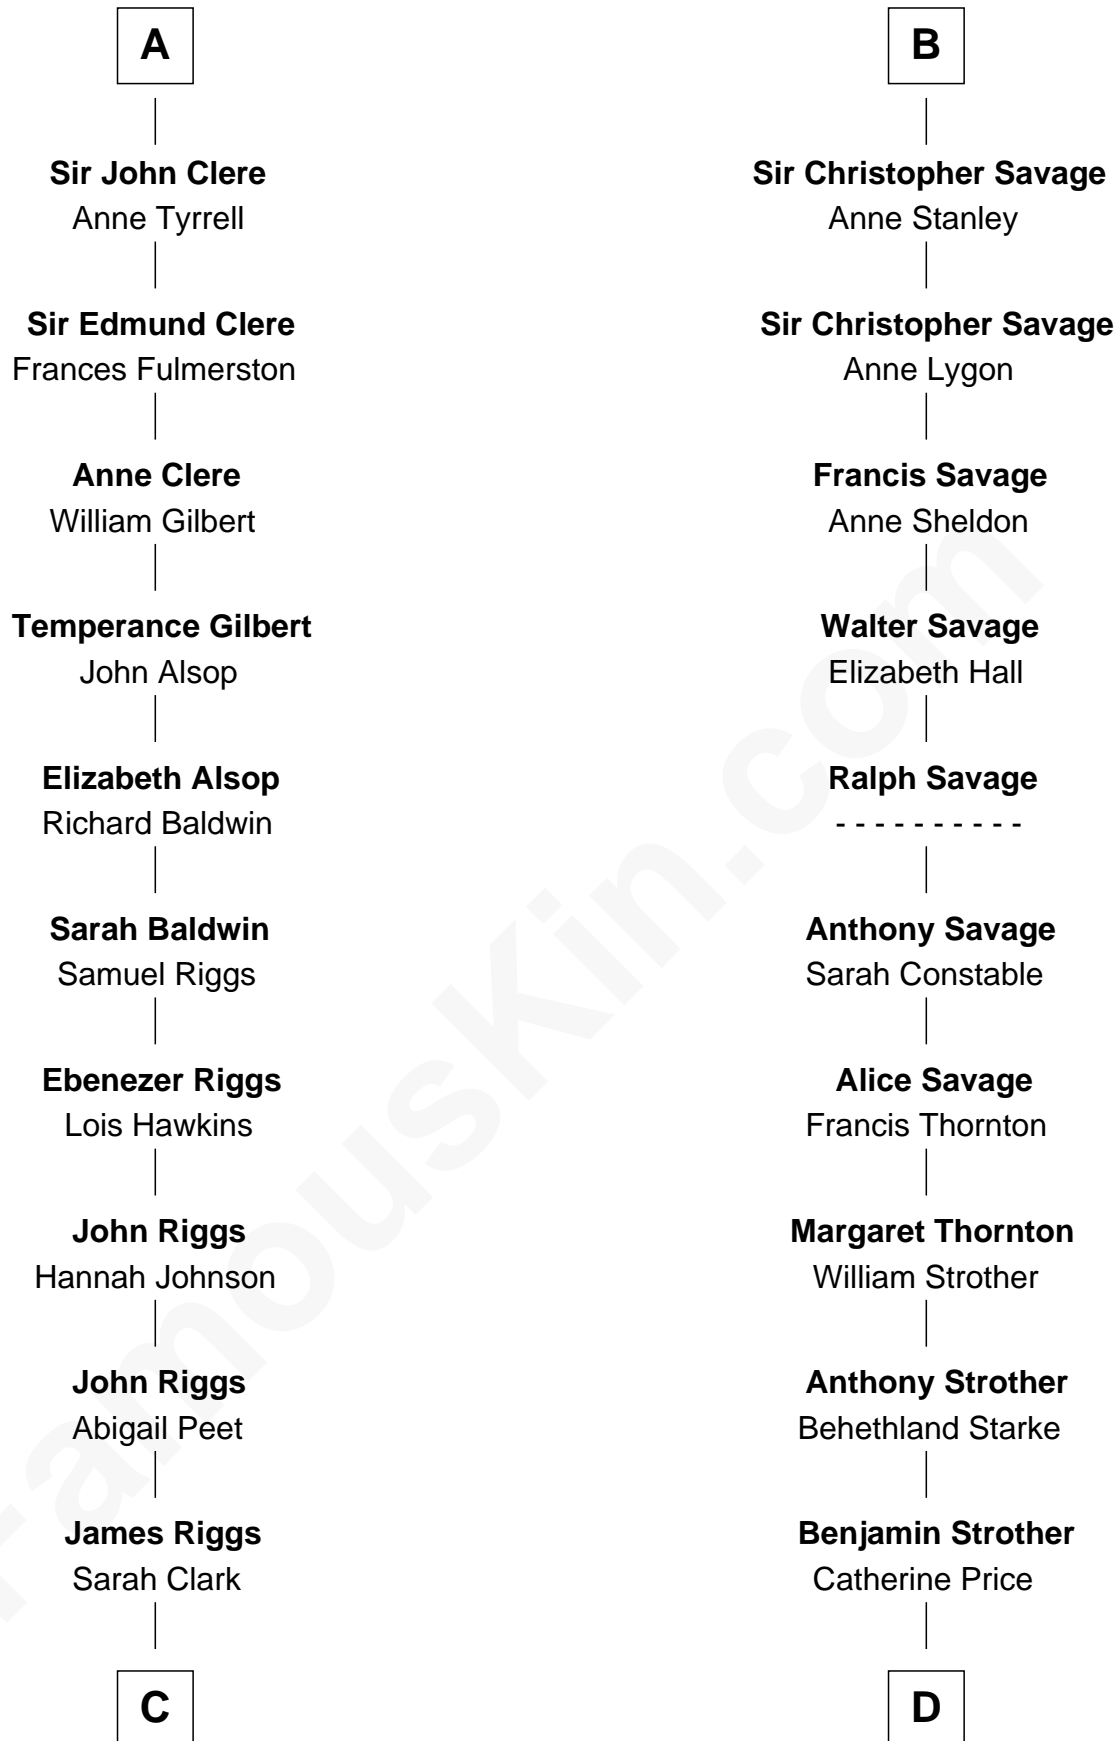

# FamousKin.com

## Relationship Chart of Mamie (Doud) Eisenhower

*First Lady of President Dwight Eisenhower*

21st cousin of

**Randolph Scott**  
*Movie Actor*

**C**

**George Riggs**

Phebe Caniff

**Maria Riggs**

Eli Doud

**Royal Houghton Doud**

Mary Cornelia Sheldon

**John Sheldon Doud**

Elivera Mathilda Carlson

**Mamie (Doud) Eisenhower**

*First Lady of Dwight Eisenhower*

**D**

**Catherine Price Strother**

Joseph Minor Crane

**John William Crane**

Margaret Ann Sadler

**Joseph Minor Crane**

Lavinia Lionberger

**Lucy Lionberger Crane**

George Grant Scott