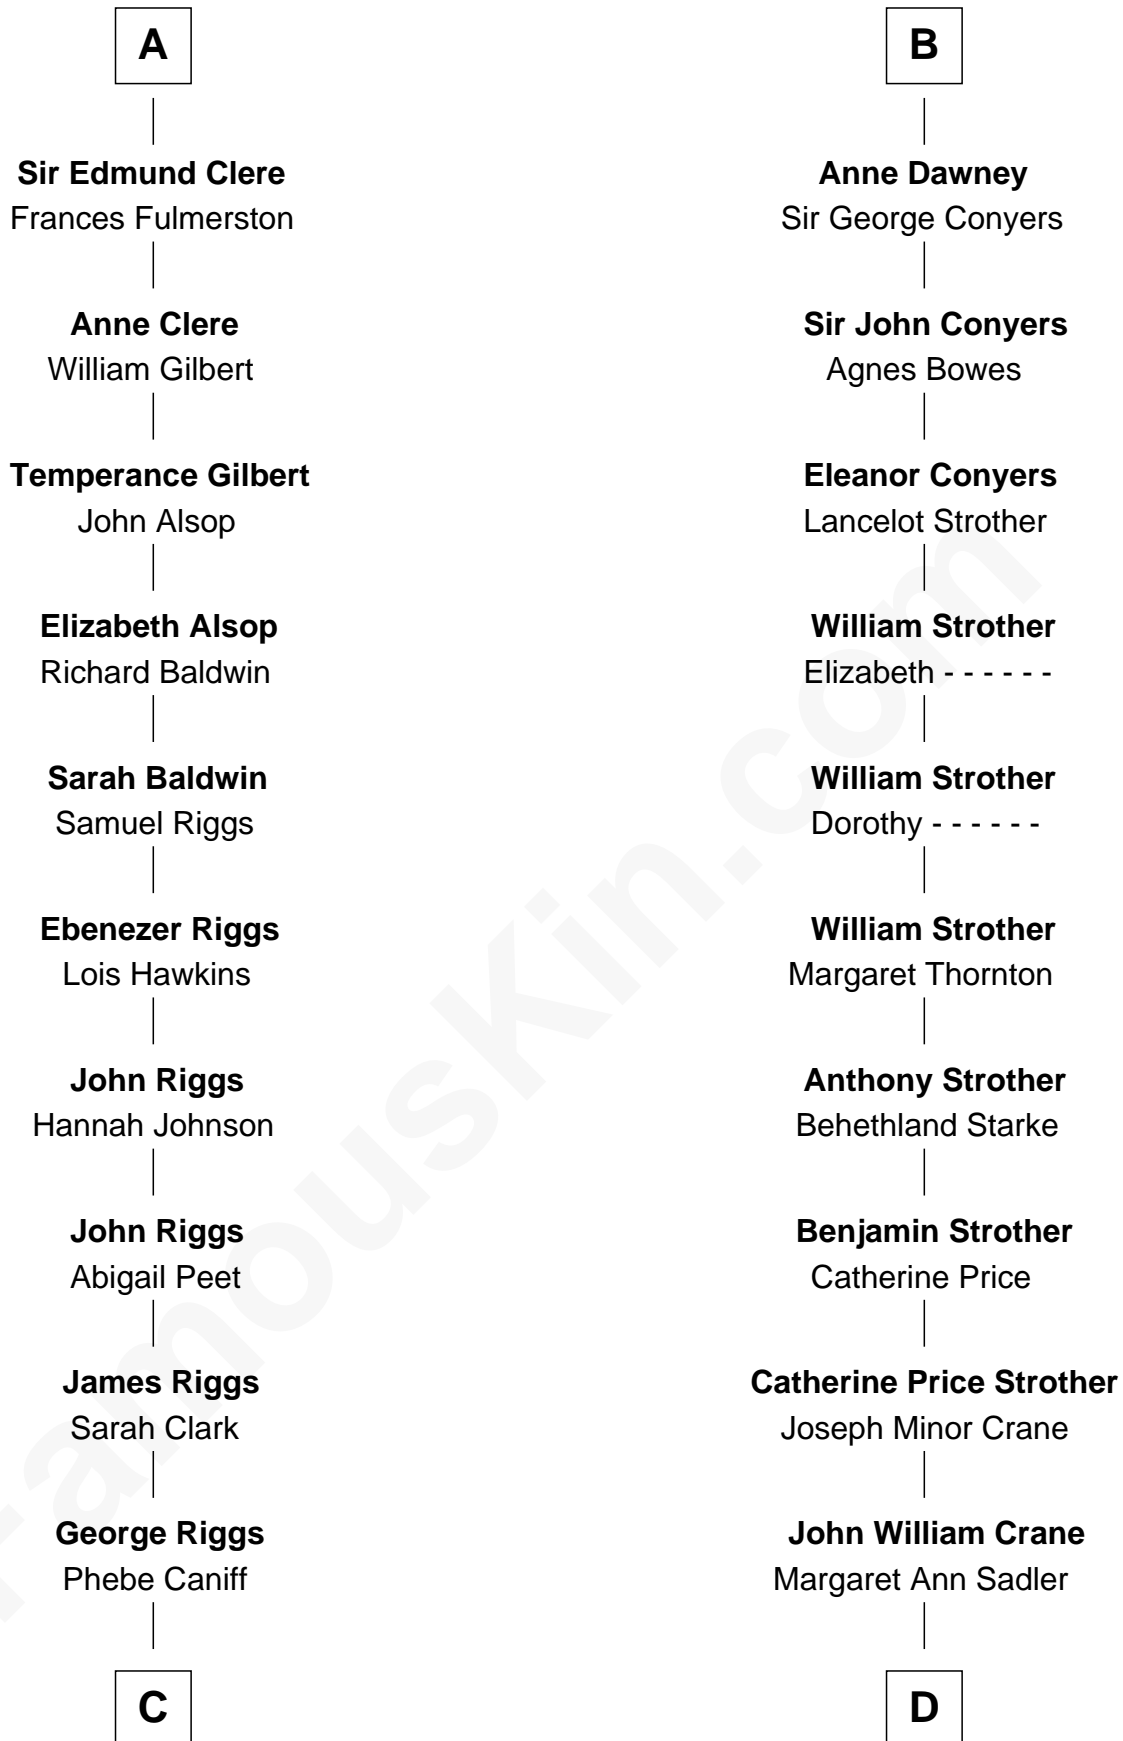

FamousKin.com

Relationship Chart of Mamie (Doud) Eisenhower

First Lady of President Dwight Eisenhower

19th cousin 1 time removed of

Randolph Scott
Movie Actor

C

Maria Riggs
Eli Doud

Royal Houghton Doud
Mary Cornelia Sheldon

John Sheldon Doud
Elivera Mathilda Carlson

Mamie (Doud) Eisenhower
First Lady of Dwight Eisenhower

D

Joseph Minor Crane
Lavinia Lionberger

Lucy Lionberger Crane
George Grant Scott

Randolph Scott
Movie Actor