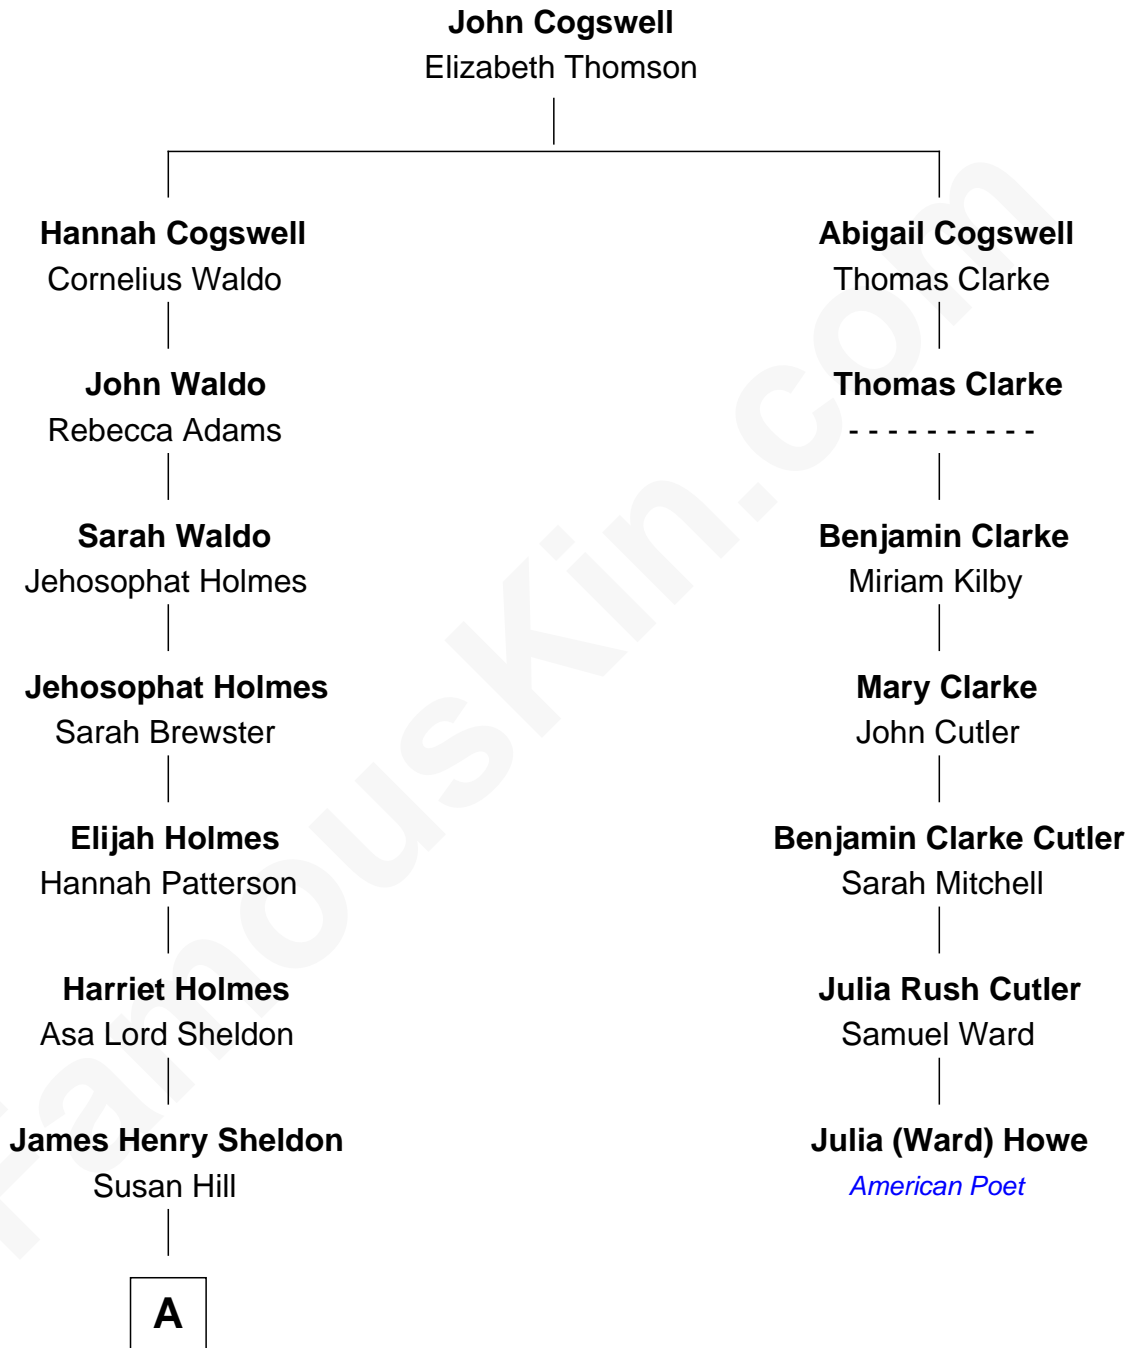

FamousKin.com

Relationship Chart of Mamie (Doud) Eisenhower

First Lady of President Dwight Eisenhower

6th cousin 3 times removed of

Julia (Ward) Howe

Author of "The Battle Hymn of the Republic"

A

—
Mary Cornelia Sheldon

Royal Houghton Doud

—
John Sheldon Doud

Elivera Mathilda Carlson

—
Mamie (Doud) Eisenhower

First Lady of Dwight Eisenhower

FamousKin.com