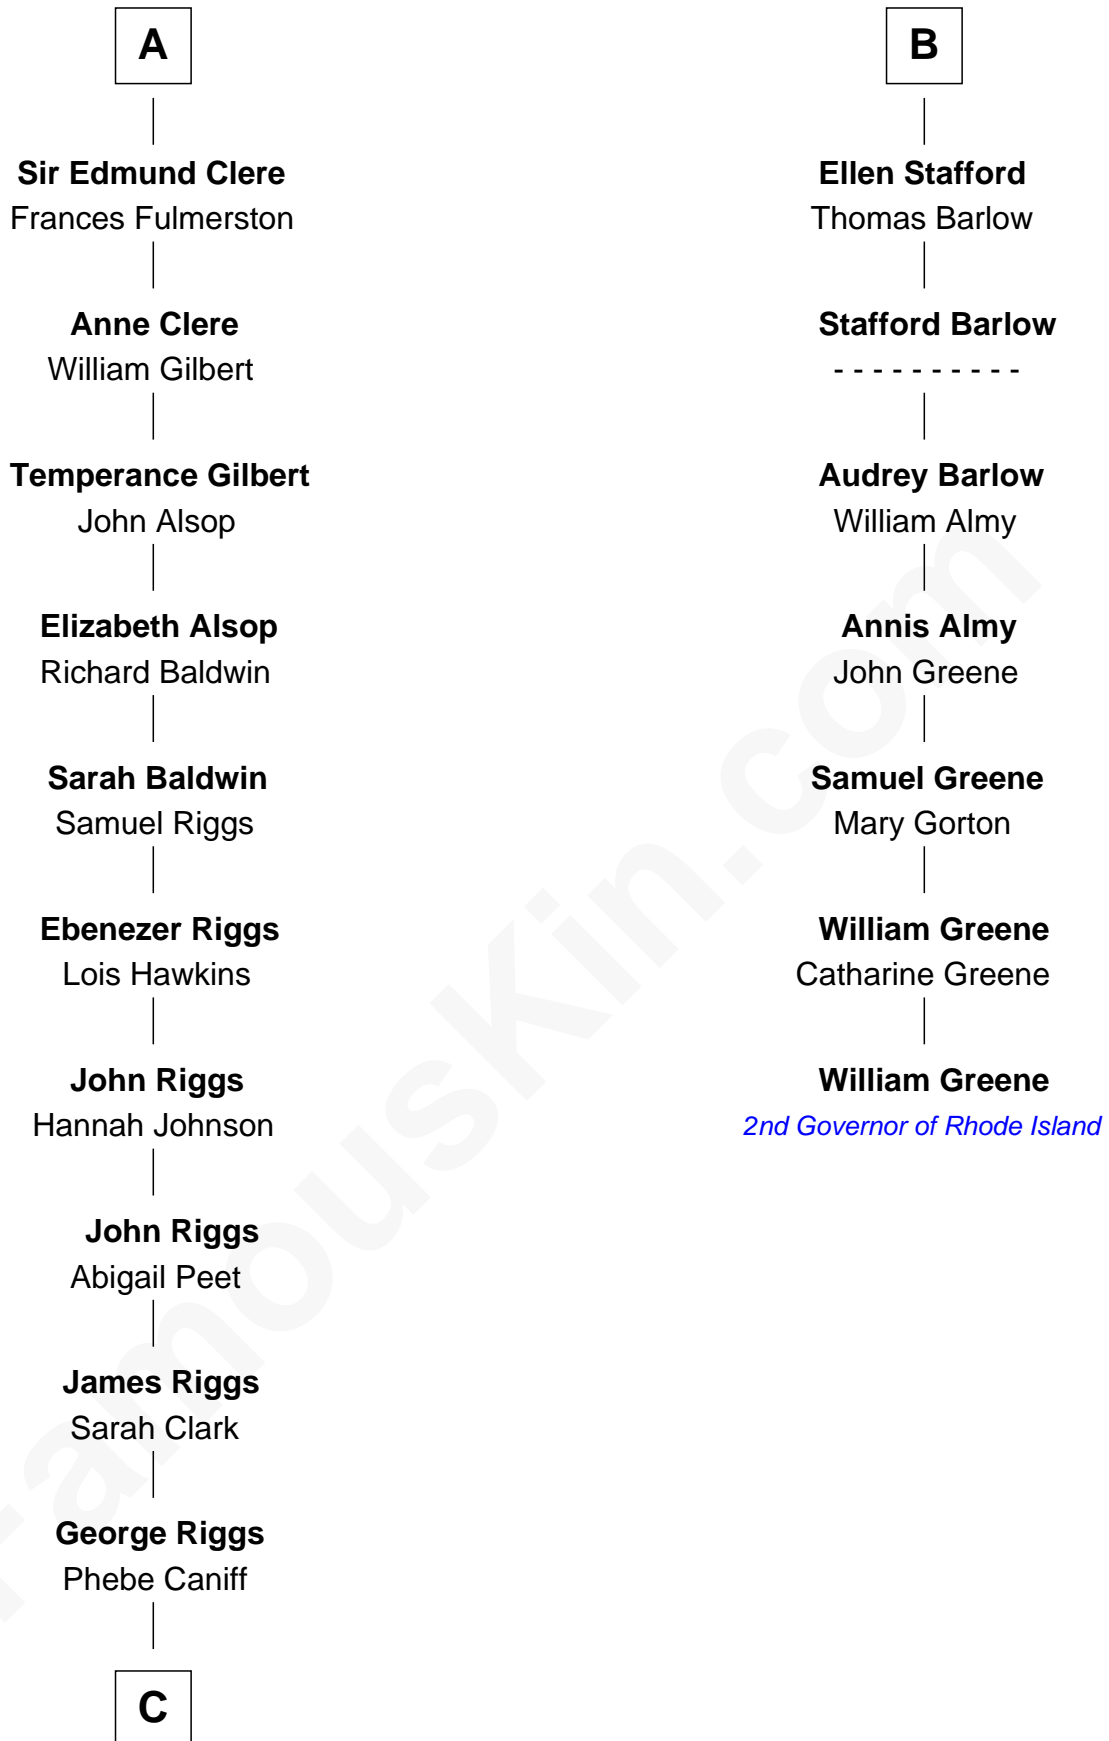

FamousKin.com

Relationship Chart of Mamie (Doud) Eisenhower

First Lady of President Dwight Eisenhower

13th cousin 7 times removed of

William Greene

2nd Governor of Rhode Island

C

—
Maria Riggs

Eli Doud

—
Royal Houghton Doud

Mary Cornelia Sheldon

—
John Sheldon Doud

Elivera Mathilda Carlson

—
Mamie (Doud) Eisenhower

First Lady of Dwight Eisenhower