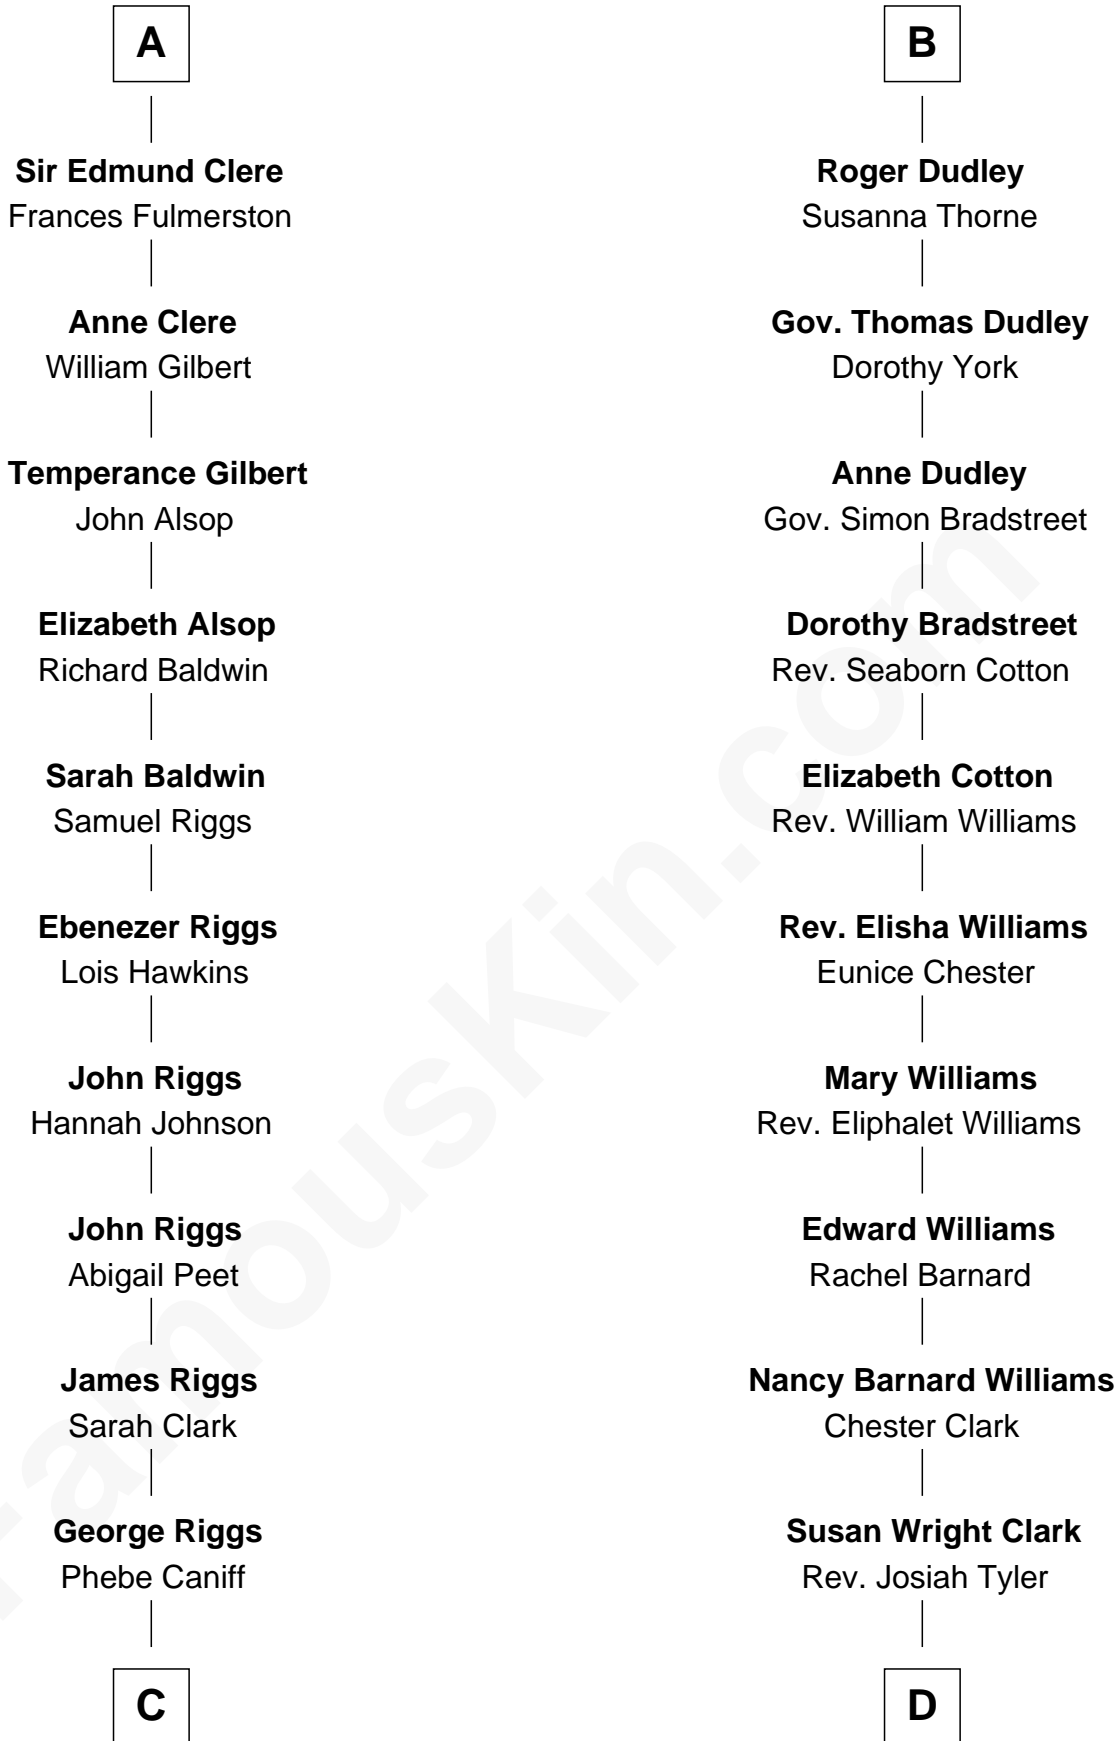

FamousKin.com

Relationship Chart of Mamie (Doud) Eisenhower

First Lady of President Dwight Eisenhower

20th cousin 1 time removed of

Kate Upton

Sports Illustrated Swimsuit Cover Model

C

Maria Riggs
Eli Doud

Royal Houghton Doud
Mary Cornelia Sheldon

John Sheldon Doud
Elivera Mathilda Carlson

Mamie (Doud) Eisenhower
First Lady of Dwight Eisenhower

D

William Chester Tyler
Laura Leland Brooks

Margaret Hastings Tyler
Charles Henry Vial