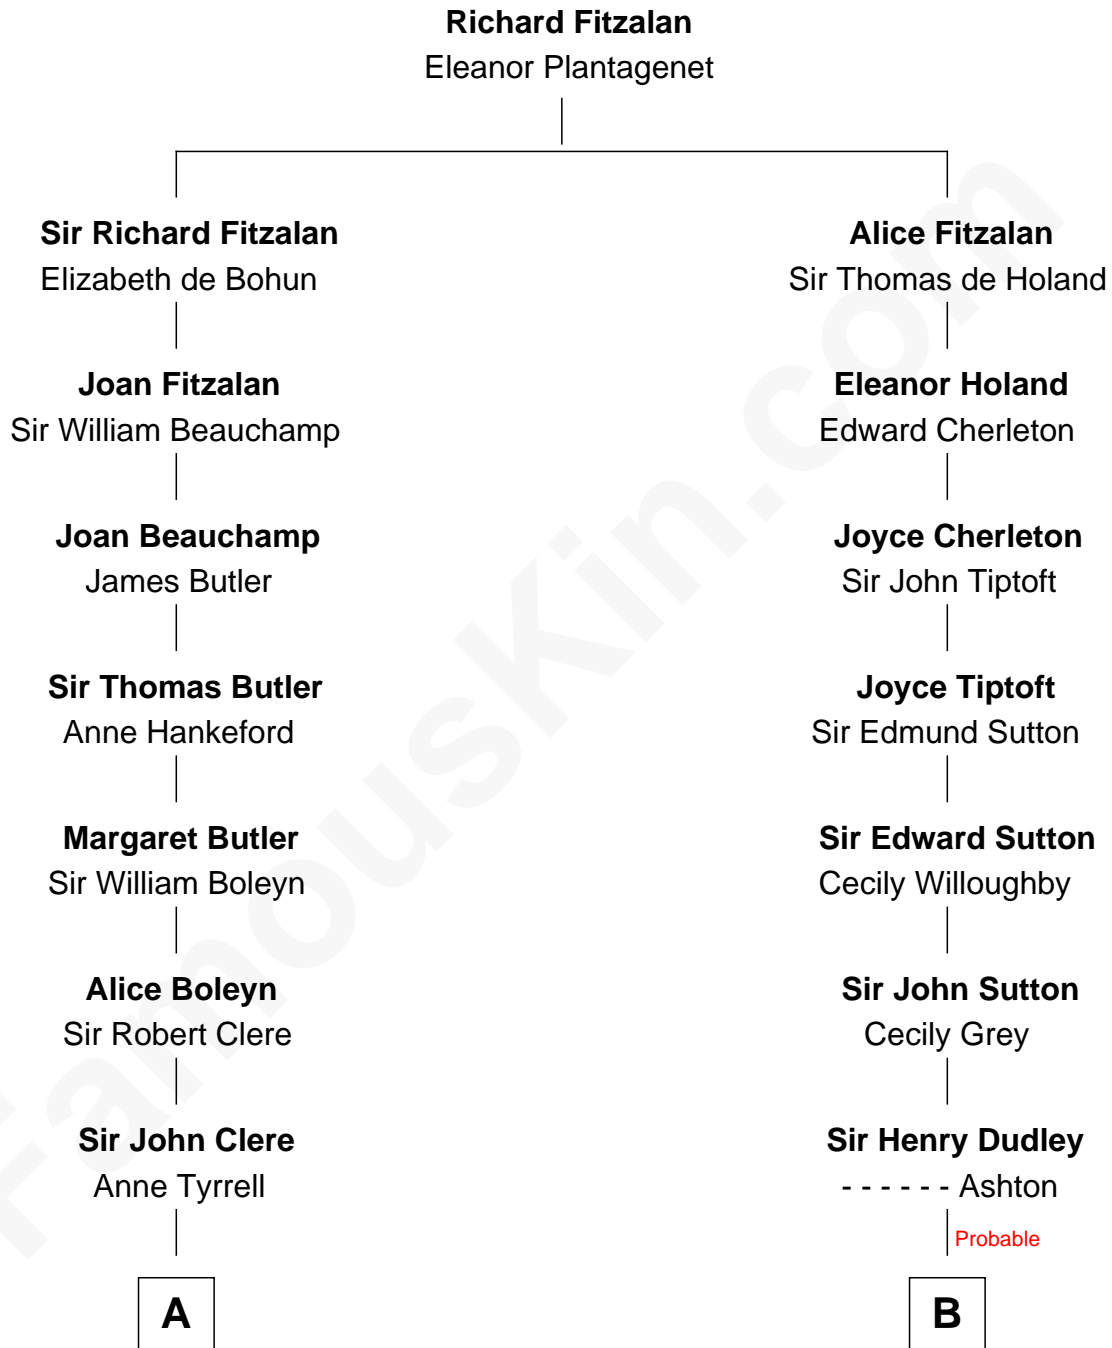

FamousKin.com

Relationship Chart of Mamie (Doud) Eisenhower

First Lady of President Dwight Eisenhower

20th cousin 1 time removed of

Kate Upton

Sports Illustrated Swimsuit Cover Model

C

Maria Riggs
Eli Doud

Royal Houghton Doud
Mary Cornelia Sheldon

John Sheldon Doud
Elivera Mathilda Carlson

Mamie (Doud) Eisenhower
First Lady of Dwight Eisenhower

D

William Chester Tyler
Laura Leland Brooks

Margaret Hastings Tyler
Charles Henry Vial