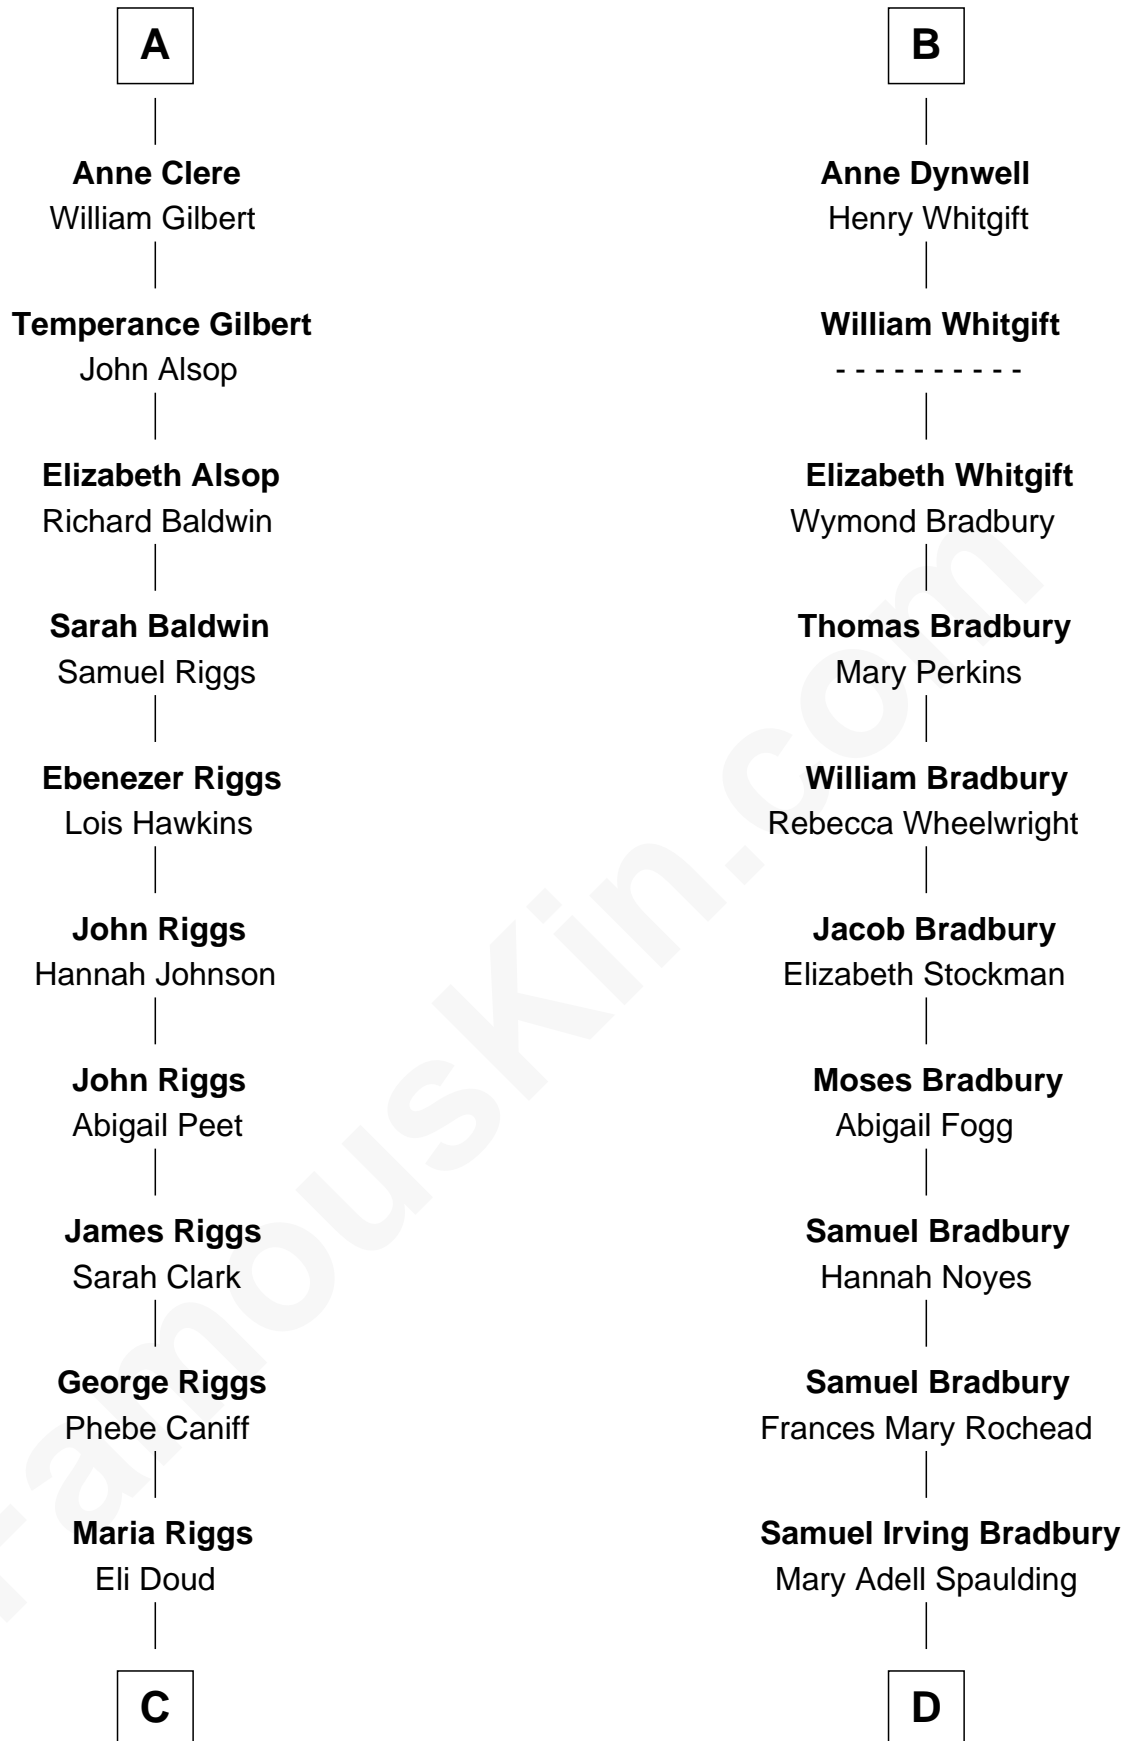

FamousKin.com

Relationship Chart of Mamie (Doud) Eisenhower

First Lady of President Dwight Eisenhower

19th cousin of

Ray Bradbury

Author of The Martian Chronicles

C

Royal Houghton Doud

Mary Cornelia Sheldon

John Sheldon Doud

Elivera Mathilda Carlson

Mamie (Doud) Eisenhower

First Lady of Dwight Eisenhower

D

Samuel Hinkston Bradbury

Minnie Alice Davis