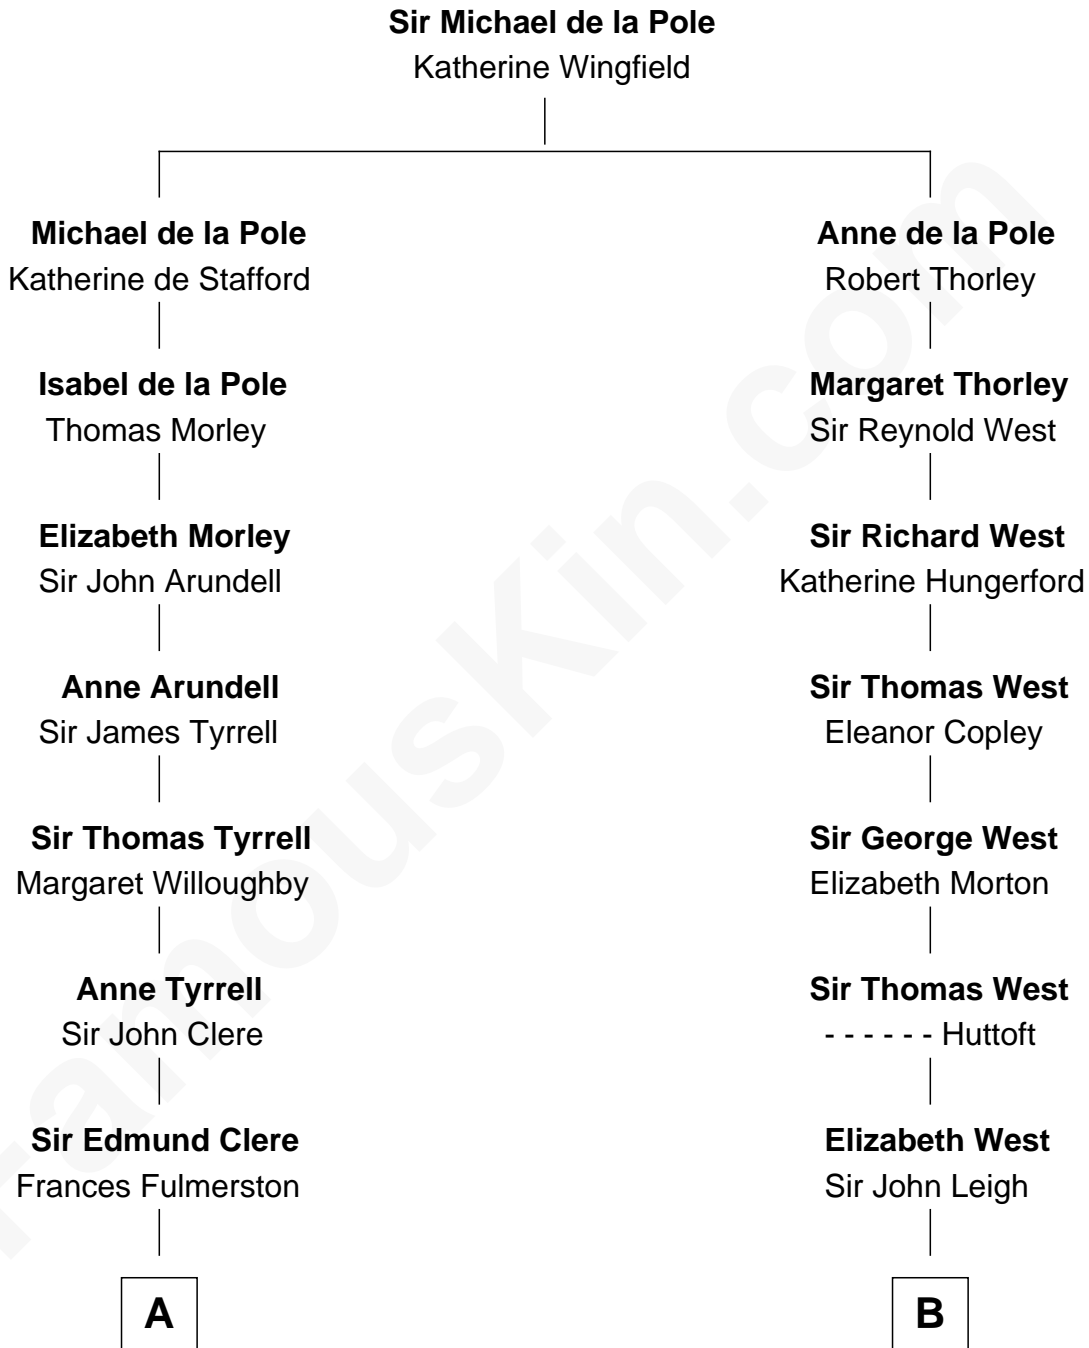

## Relationship Chart of

### Mamie (Doud) Eisenhower

*First Lady of President Dwight Eisenhower*

17th cousin 2 times removed of

**Ray Bradbury**

*Author of The Martian Chronicles*

**C**

—  
**Royal Houghton Doud**

Mary Cornelia Sheldon