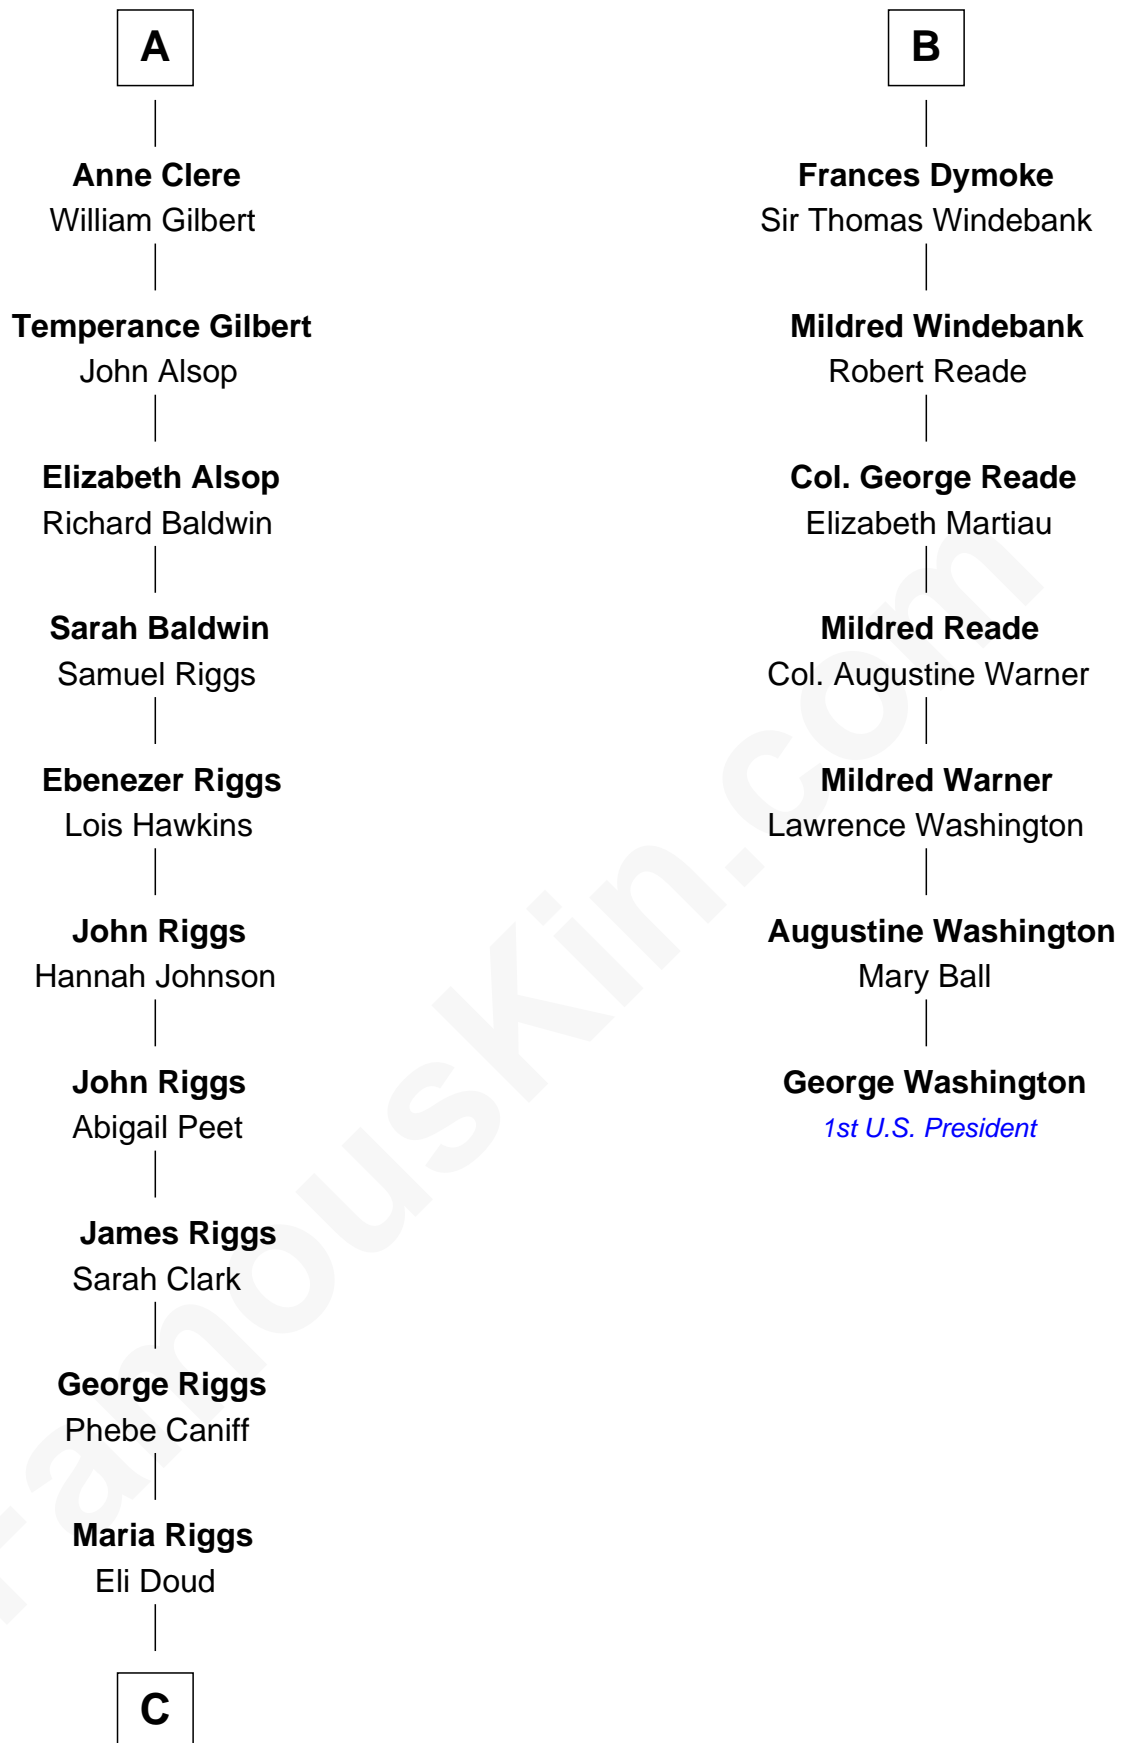

FamousKin.com

Relationship Chart of Mamie (Doud) Eisenhower

First Lady of President Dwight Eisenhower

13th cousin 6 times removed of

George Washington
1st U.S. President

Sir Thomas de Beauchamp
Katherine de Mortimer

Sir William Beauchamp

Joan Fitzalan

Joan Beauchamp

James Butler

Sir Thomas Butler

Anne Hankeford

Margaret Butler

Sir William Boleyn

Sir Roger de Clifford

Katherine de Clifford

Sir Ralph de Greystoke

Maud de Greystoke

Eudo de Welles

Sir Lionel de Welles

Joan de Waterton

Margaret de Welles

Sir Thomas Dymoke

Sir Robert Dymoke

Ann Sparrow

Sir Edward Dymoke

Anne Talboys

B

C

—
Royal Houghton Doud