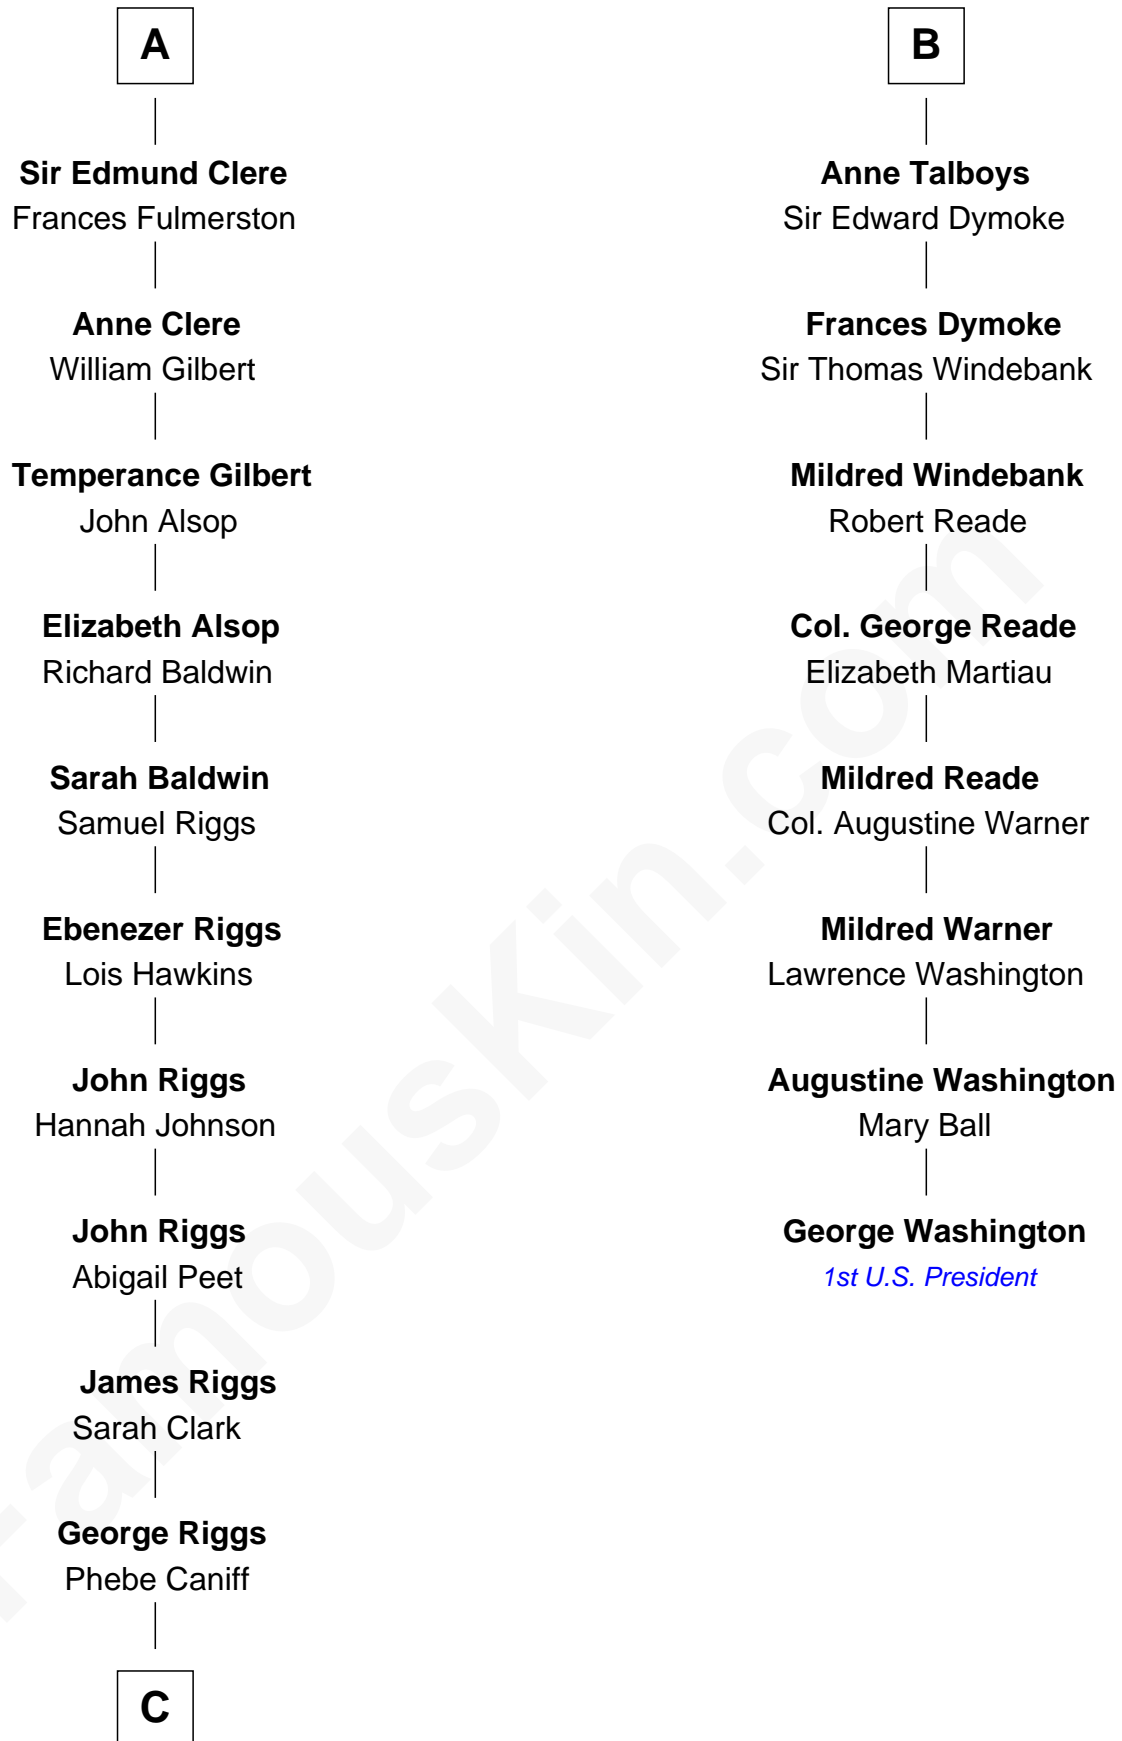

FamousKin.com

Relationship Chart of Mamie (Doud) Eisenhower

First Lady of President Dwight Eisenhower

14th cousin 6 times removed of

George Washington
1st U.S. President

C

—
Maria Riggs

Eli Doud

—
Royal Houghton Doud

Mary Cornelia Sheldon

—
John Sheldon Doud

Elivera Mathilda Carlson

—
Mamie (Doud) Eisenhower

First Lady of Dwight Eisenhower

FamousKin.com