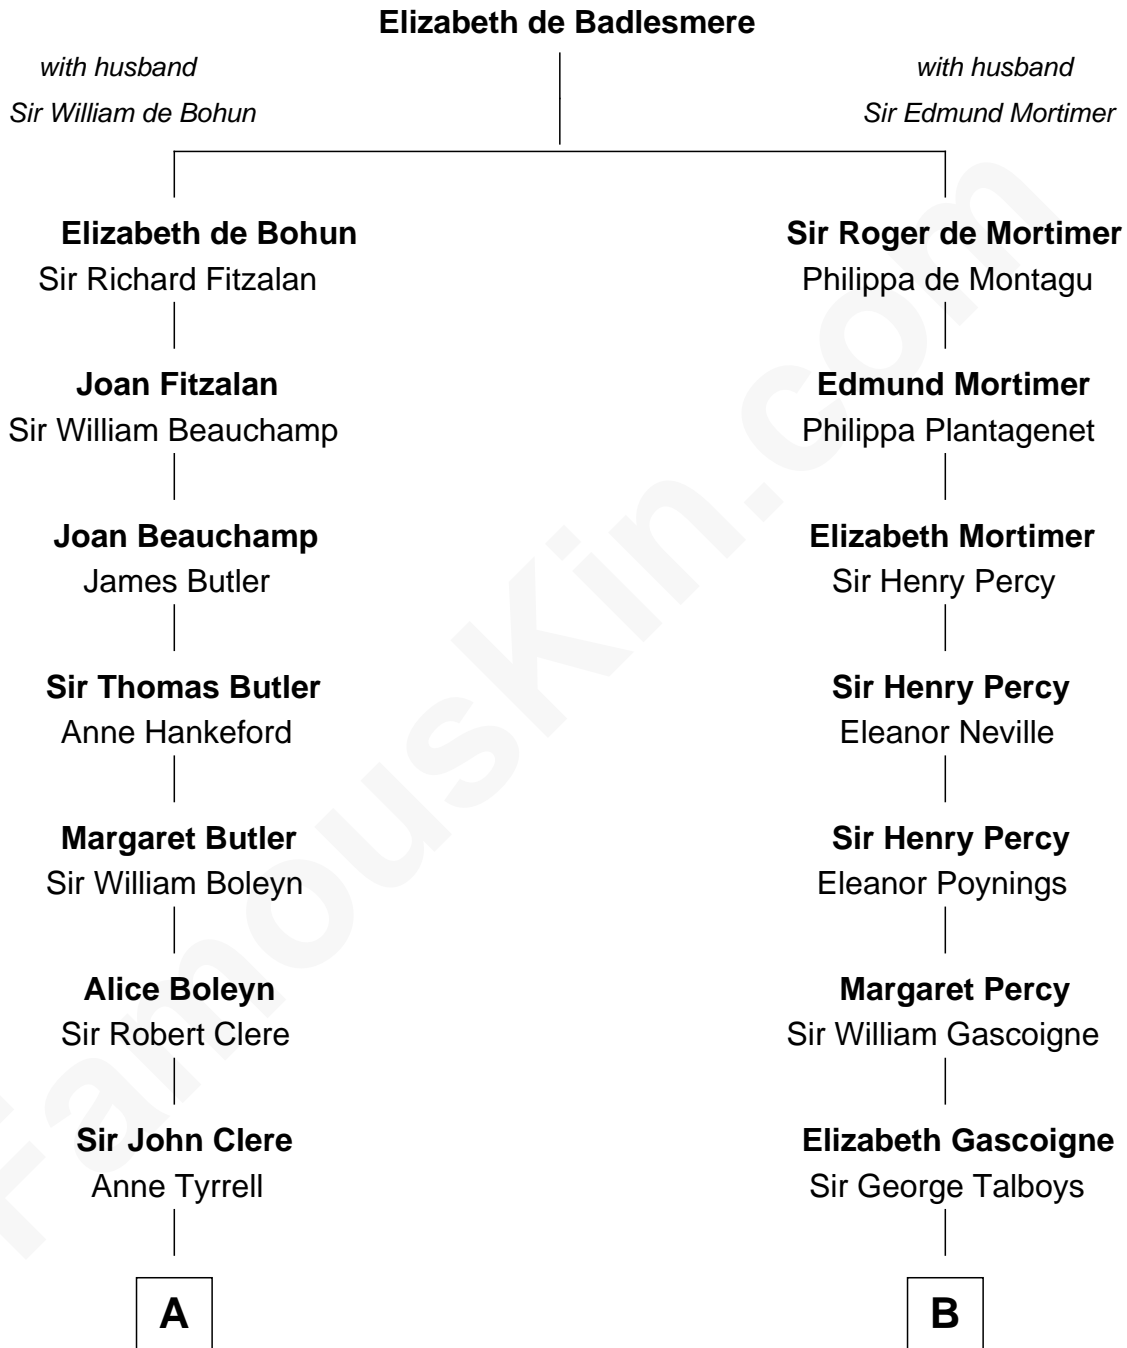

FamousKin.com

Relationship Chart of Mamie (Doud) Eisenhower

First Lady of President Dwight Eisenhower

14th cousin 6 times removed of

George Washington
1st U.S. President

C

—
Maria Riggs

Eli Doud

—
Royal Houghton Doud

Mary Cornelia Sheldon

—
John Sheldon Doud

Elivera Mathilda Carlson

—
Mamie (Doud) Eisenhower

First Lady of Dwight Eisenhower

FamousKin.com