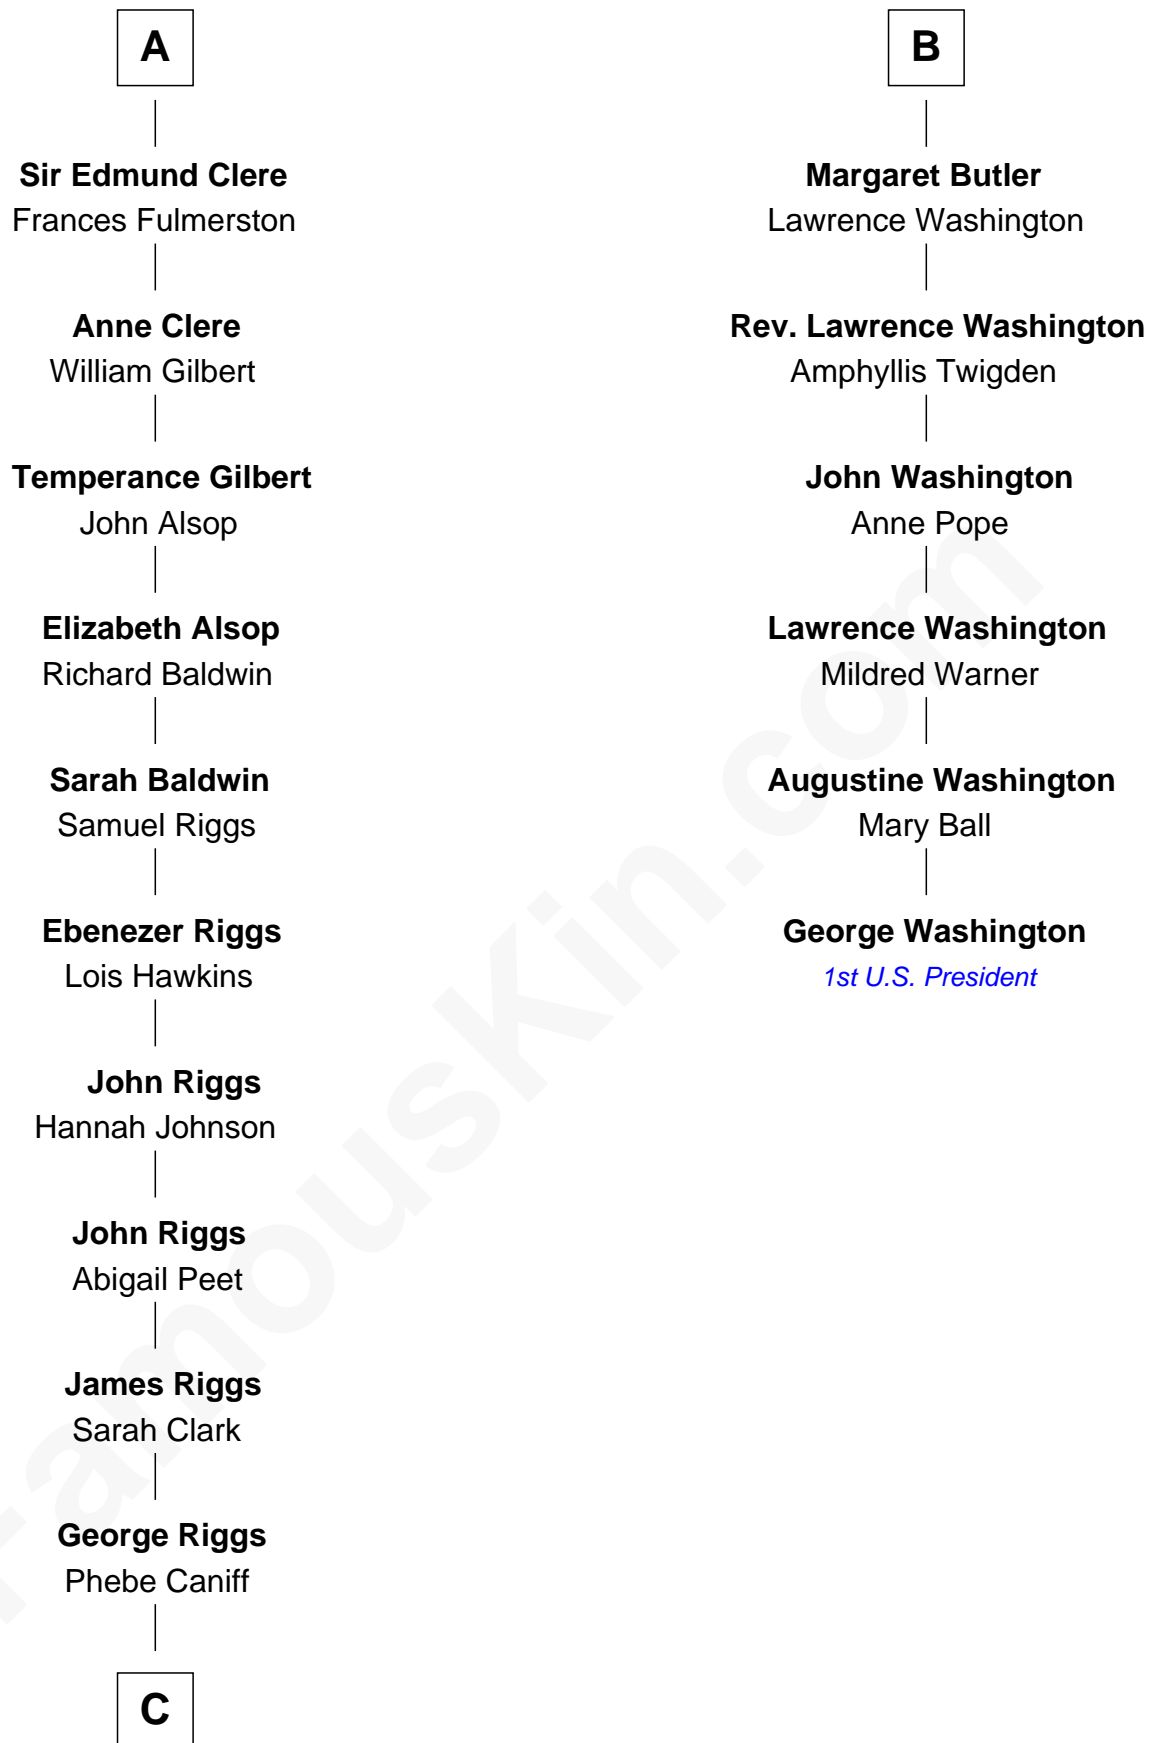

# FamousKin.com

## Relationship Chart of Mamie (Doud) Eisenhower

*First Lady of President Dwight Eisenhower*

12th cousin 8 times removed of

**George Washington**  
*1st U.S. President*

**C**

—  
**Maria Riggs**

Eli Doud

—  
**Royal Houghton Doud**

Mary Cornelia Sheldon

—  
**John Sheldon Doud**

Elivera Mathilda Carlson

—  
**Mamie (Doud) Eisenhower**

*First Lady of Dwight Eisenhower*

FamousKin.com