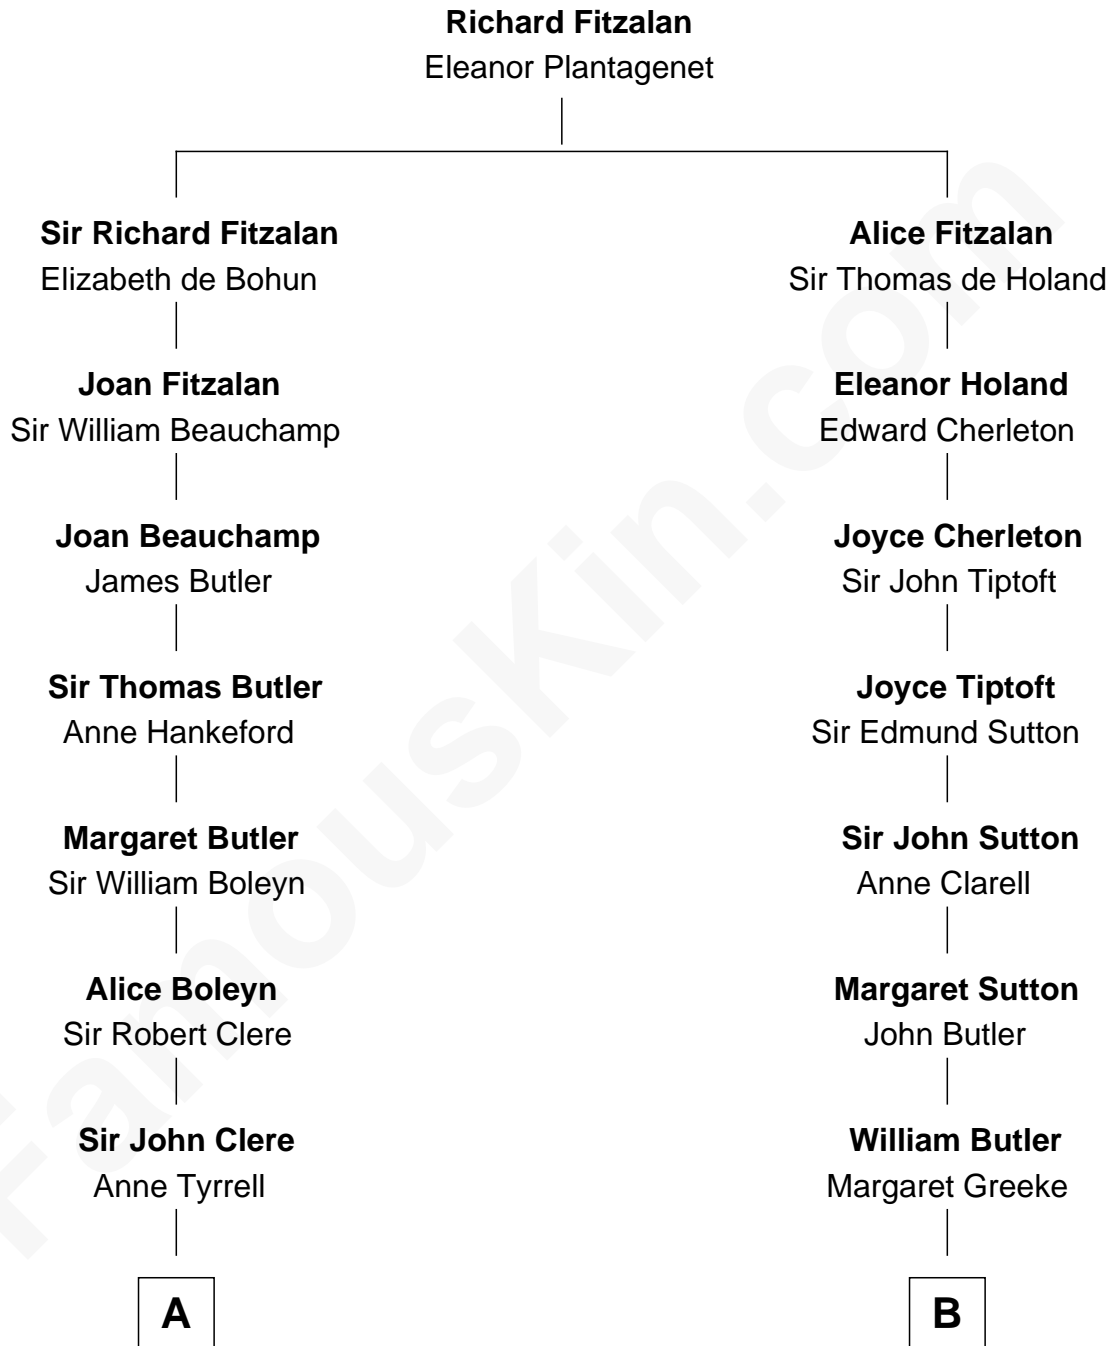

# FamousKin.com

## Relationship Chart of Mamie (Doud) Eisenhower

*First Lady of President Dwight Eisenhower*

12th cousin 8 times removed of

**George Washington**  
*1st U.S. President*

**C**

—  
**Maria Riggs**

Eli Doud

—  
**Royal Houghton Doud**

Mary Cornelia Sheldon

—  
**John Sheldon Doud**

Elivera Mathilda Carlson

—  
**Mamie (Doud) Eisenhower**

*First Lady of Dwight Eisenhower*

FamousKin.com