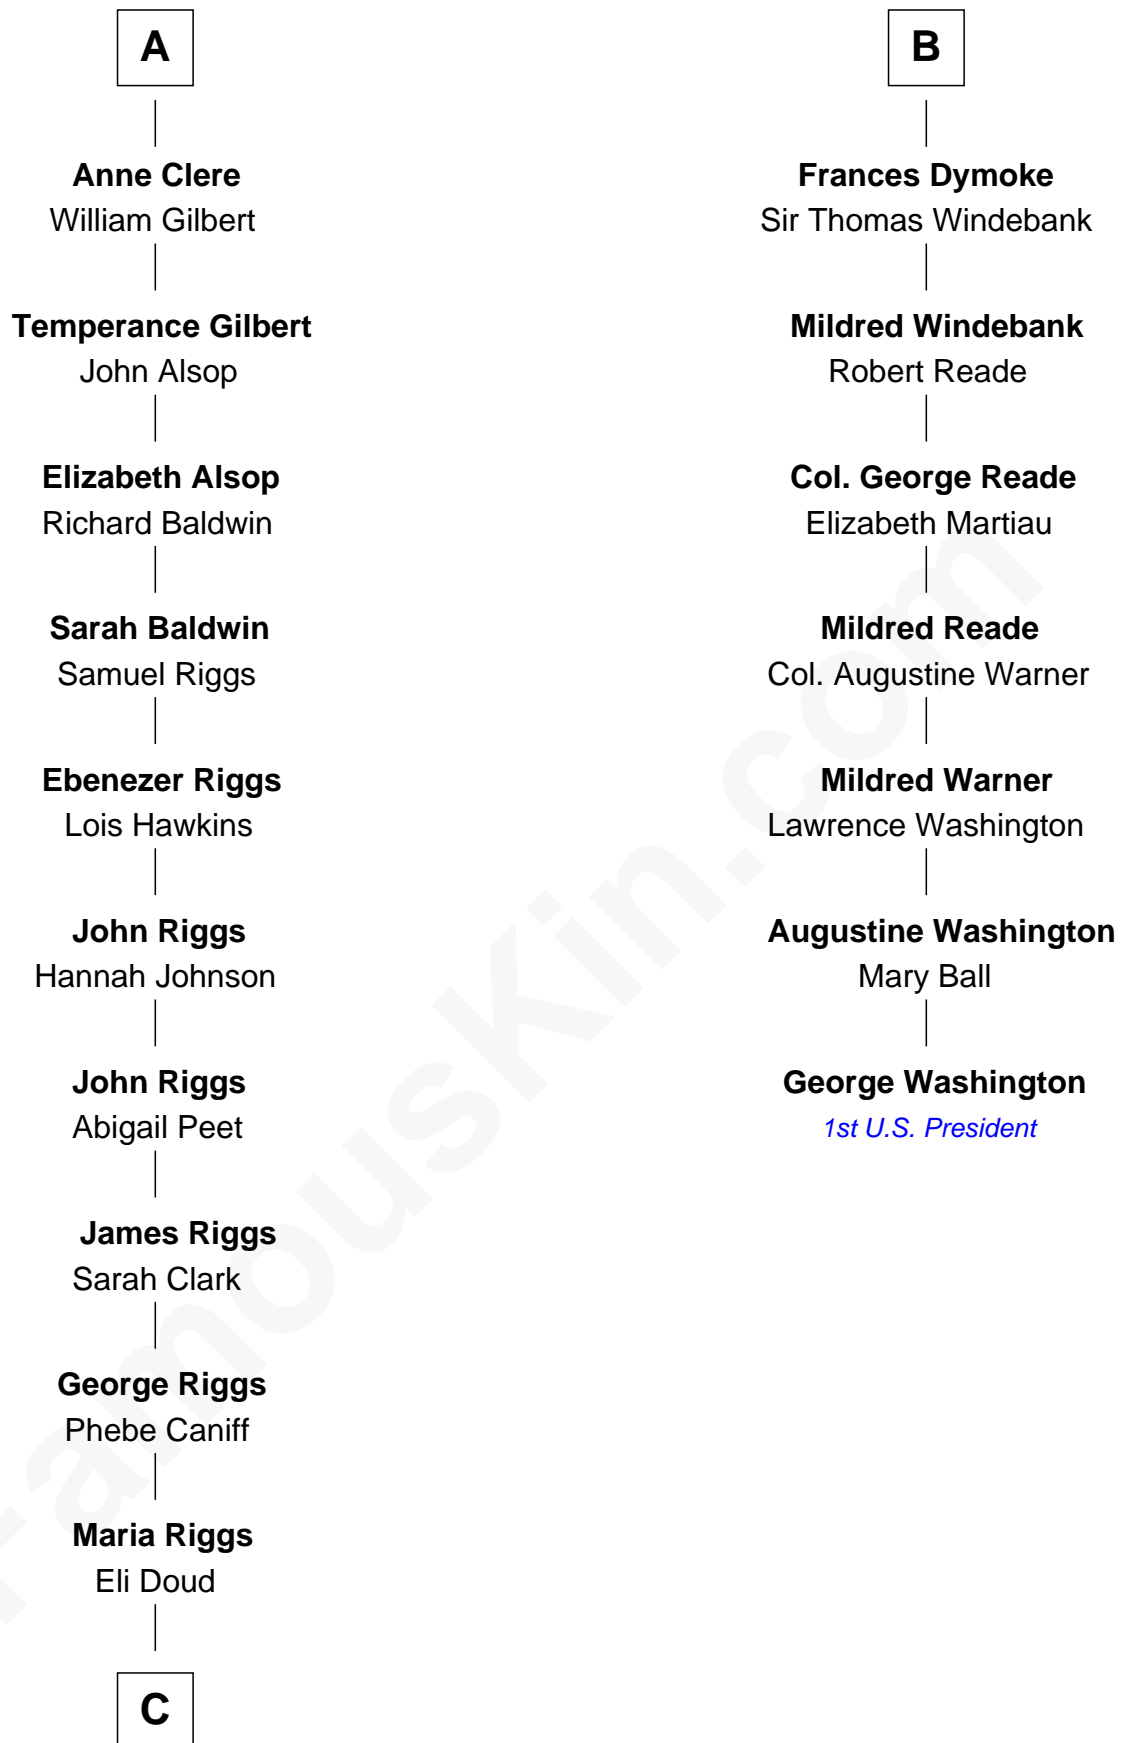

FamousKin.com

Relationship Chart of Mamie (Doud) Eisenhower

First Lady of President Dwight Eisenhower

13th cousin 6 times removed of

George Washington
1st U.S. President

Sir Hugh de Stafford
Philippa de Beauchamp

Katherine de Stafford

Michael de la Pole

Isabel de la Pole

Thomas Morley

Elizabeth Morley

Sir John Arundell

Anne Arundell

Sir James Tyrrell

Margaret Percy

Elizabeth Gascoigne

Sir George Talboys

Anne Talboys

Sir Edward Dymoke

B

C

—
Royal Houghton Doud