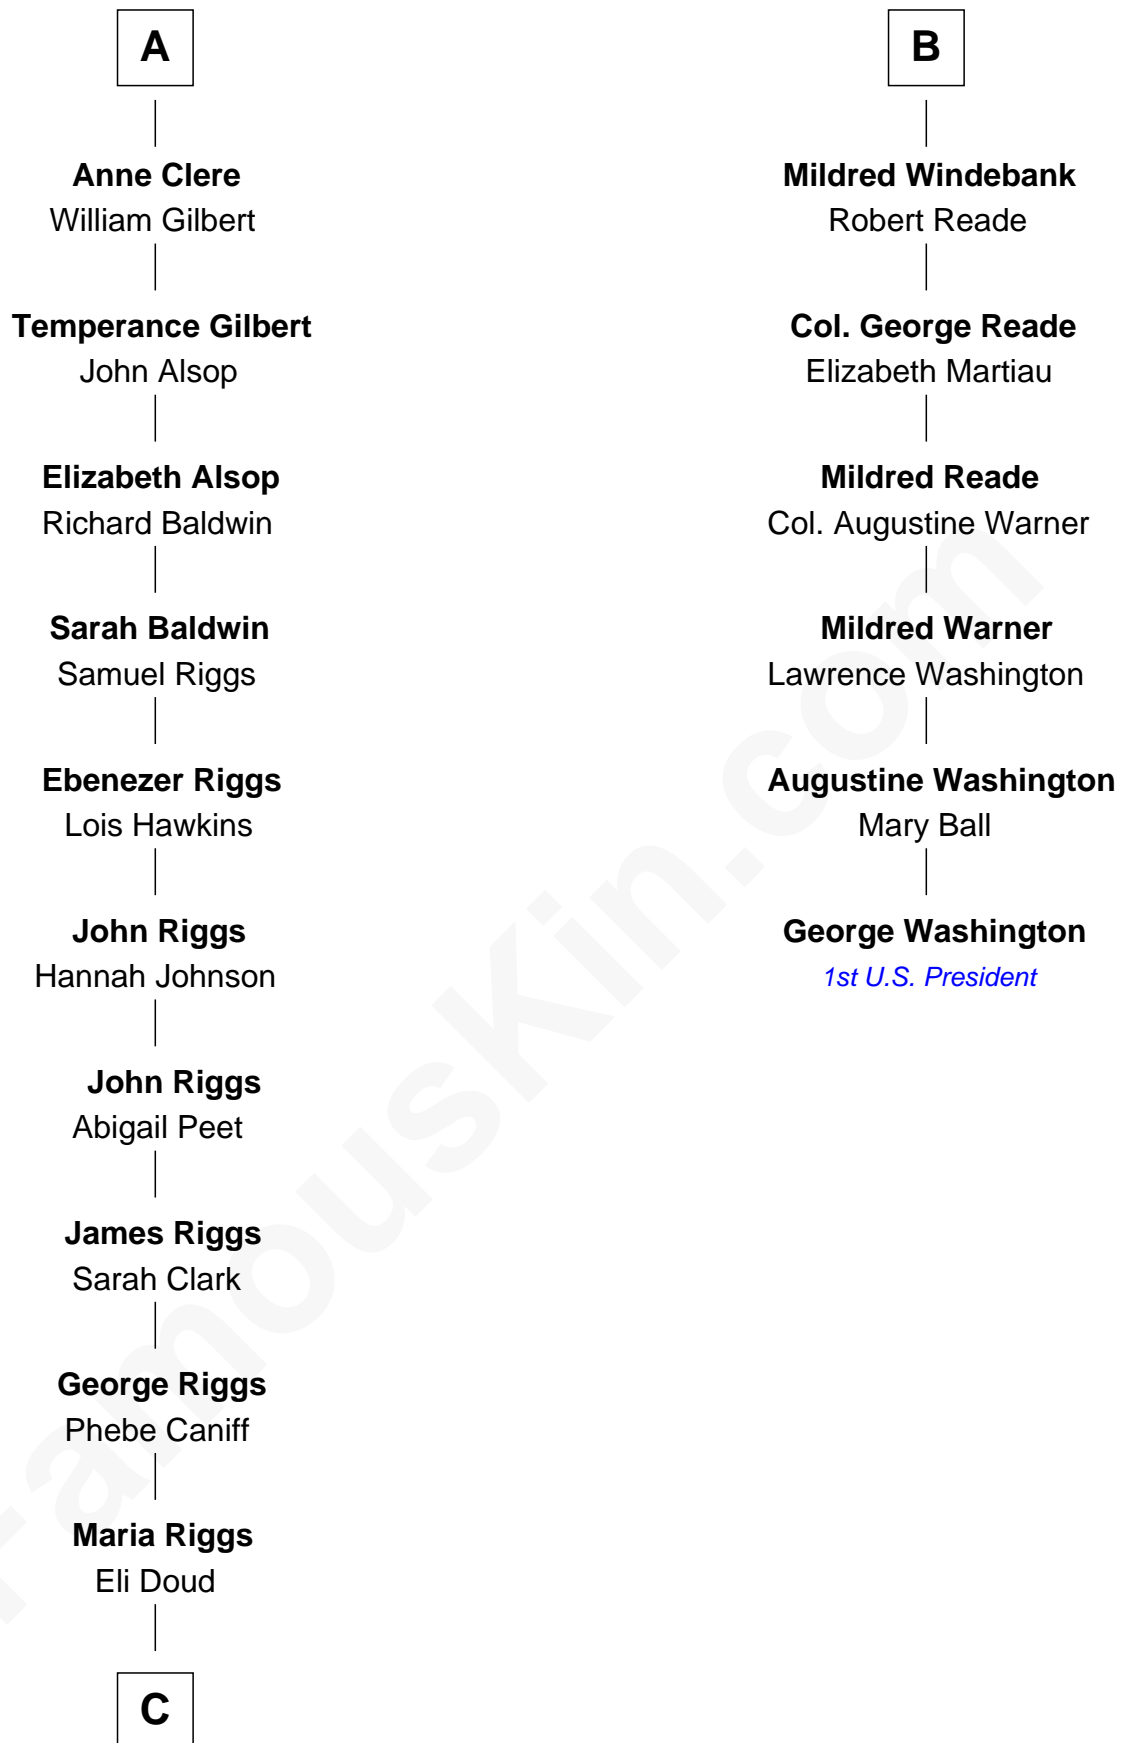

FamousKin.com

Relationship Chart of Mamie (Doud) Eisenhower

First Lady of President Dwight Eisenhower

12th cousin 7 times removed of

George Washington
1st U.S. President

John de Welles
Maud de Roos

Anne de Welles
James Butler

James Butler
Joan Beauchamp

Sir Thomas Butler
Anne Hankeford

Margaret Butler
Sir William Boleyn

Alice Boleyn
Sir Robert Clere

Sir John Clere
Anne Tyrrell

Sir Edmund Clere
Frances Fulmerston

A

John de Welles
Eleanor de Mowbray

Eudo de Welles
Maud de Greystoke

Sir Lionel de Welles
Joan de Waterton

Margaret de Welles
Sir Thomas Dymoke

Sir Robert Dymoke
Ann Sparrow

Sir Edward Dymoke
Anne Talboys

Frances Dymoke
Sir Thomas Windebank

B

C

—
Royal Houghton Doud

Mary Cornelia Sheldon

—
John Sheldon Doud

Elivera Mathilda Carlson

—
Mamie (Doud) Eisenhower

First Lady of Dwight Eisenhower

FamousKin.com