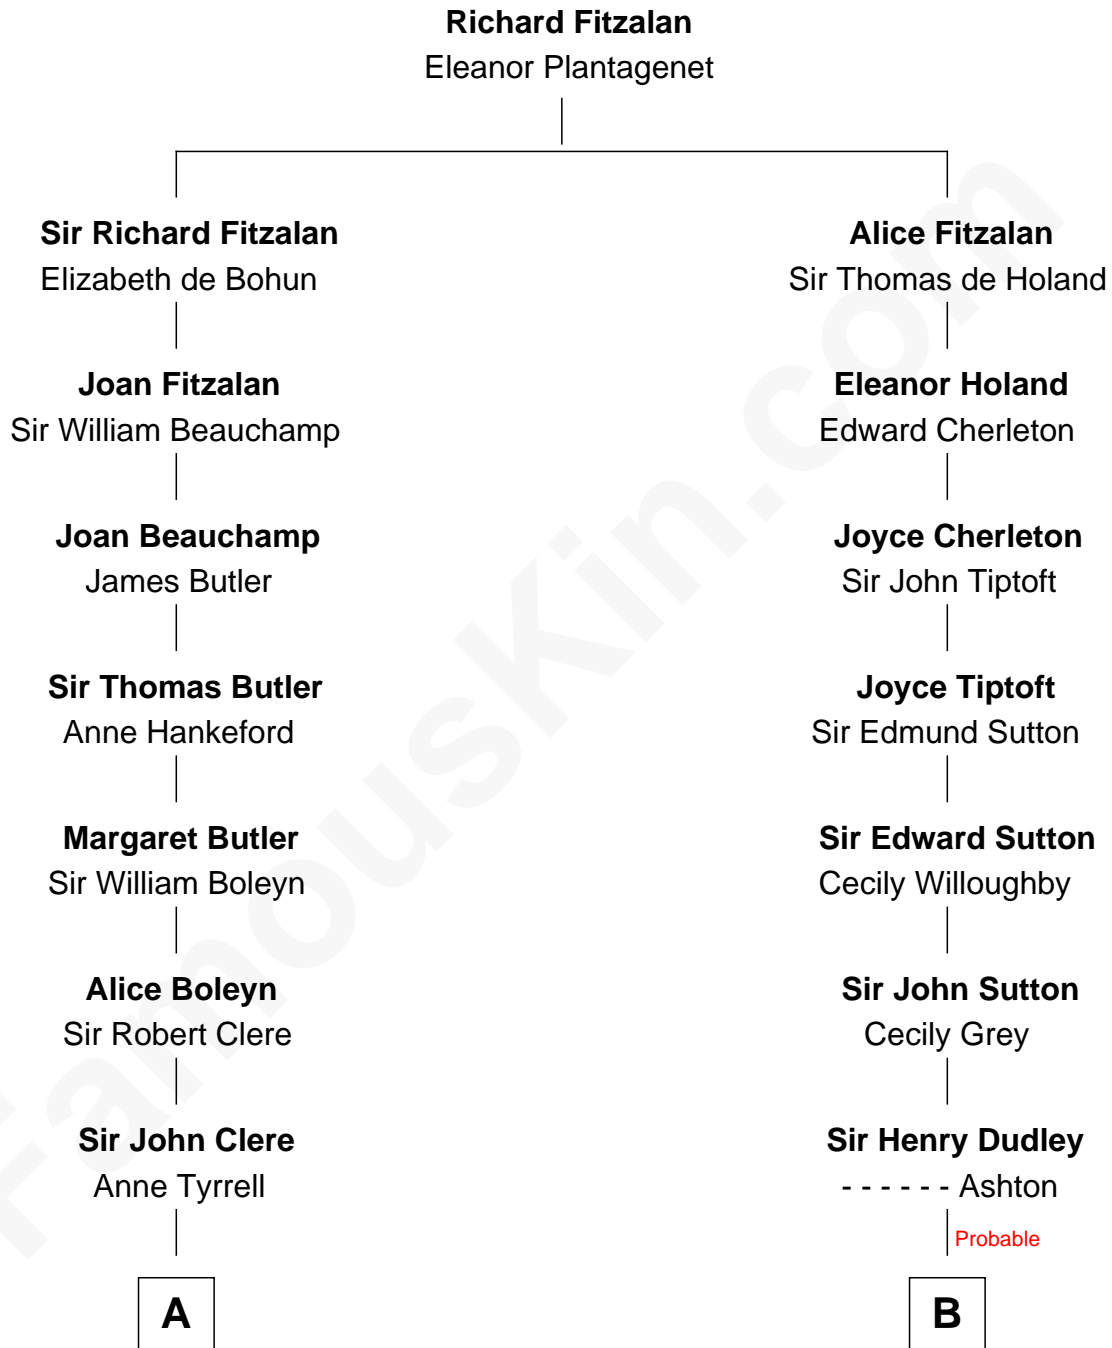

# FamousKin.com

## Relationship Chart of Mamie (Doud) Eisenhower

*First Lady of President Dwight Eisenhower*

13th cousin 7 times removed of

**John Langdon**

*Signer of the U.S. Constitution*

**C**

—  
**Maria Riggs**

Eli Doud

—  
**Royal Houghton Doud**

Mary Cornelia Sheldon

—  
**John Sheldon Doud**

Elivera Mathilda Carlson

—  
**Mamie (Doud) Eisenhower**

*First Lady of Dwight Eisenhower*

FamousKin.com