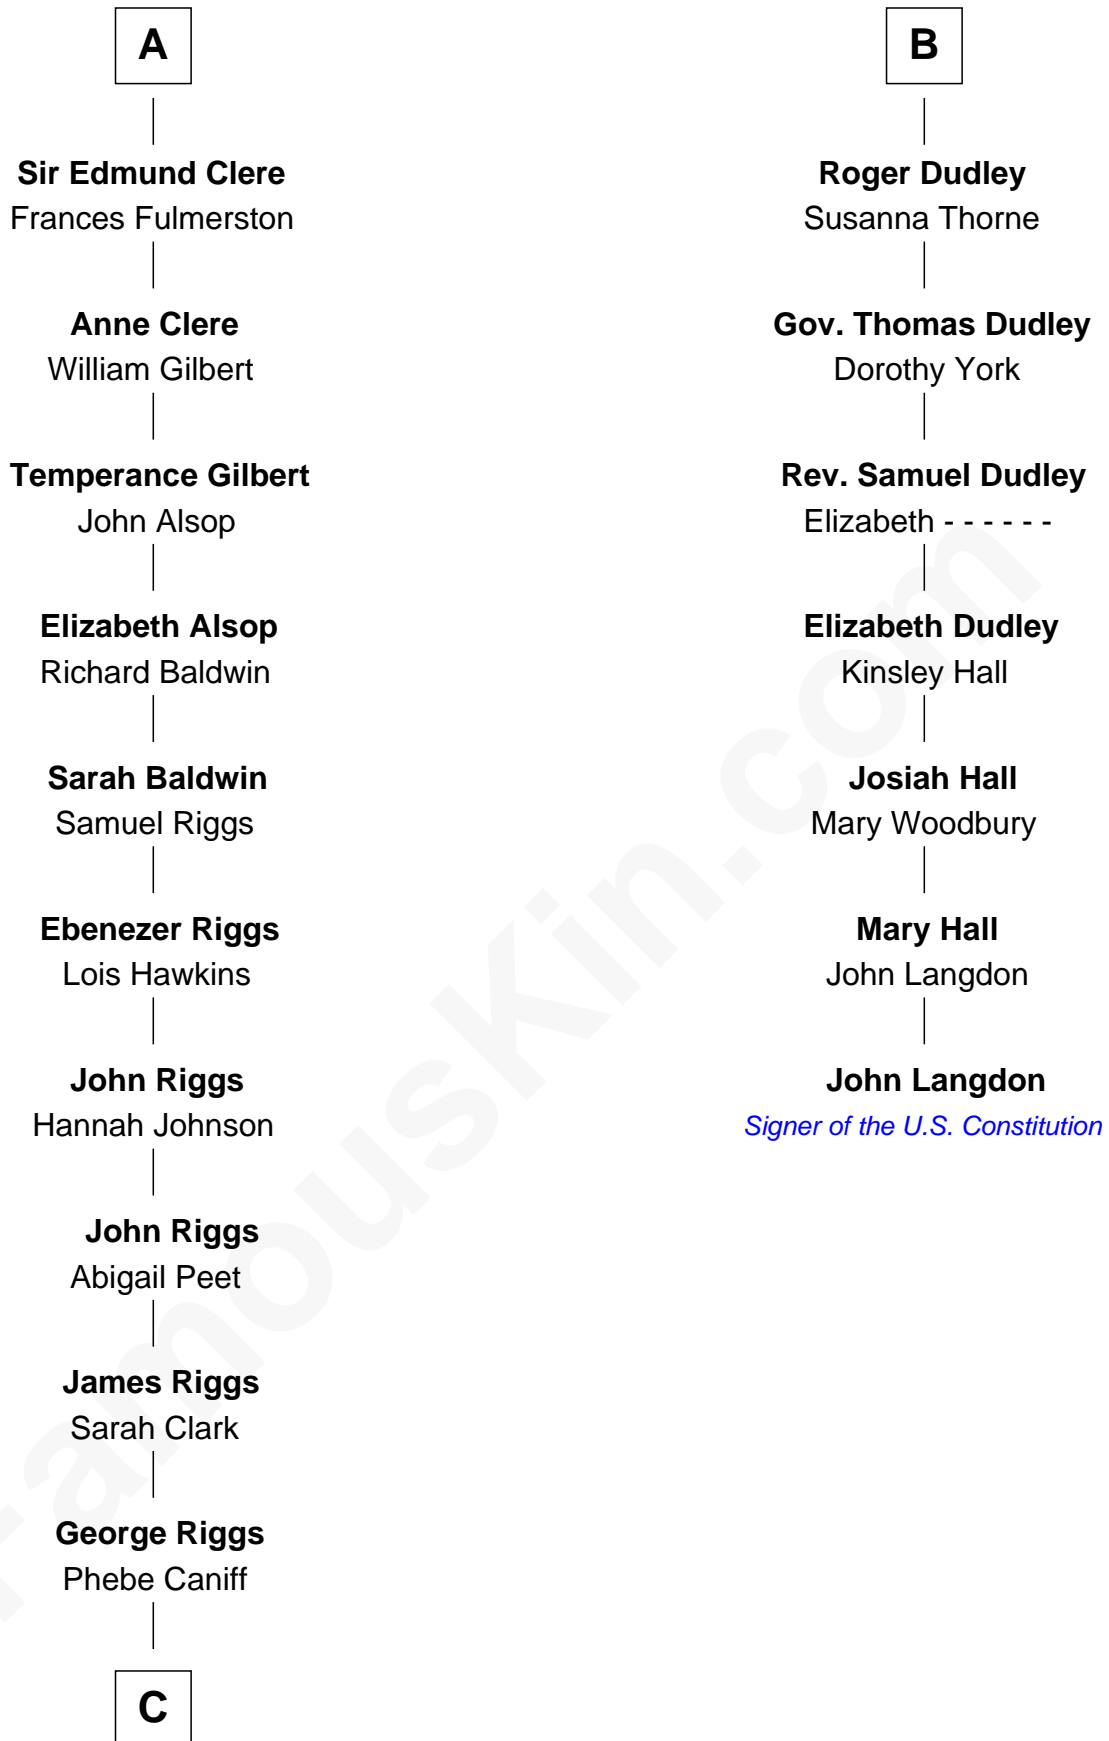

## Relationship Chart of Mamie (Doud) Eisenhower

*First Lady of President Dwight Eisenhower*

13th cousin 7 times removed of

**John Langdon**

*Signer of the U.S. Constitution*

**C**

—  
**Maria Riggs**

Eli Doud

—  
**Royal Houghton Doud**

Mary Cornelia Sheldon

—  
**John Sheldon Doud**

Elivera Mathilda Carlson

—  
**Mamie (Doud) Eisenhower**

*First Lady of Dwight Eisenhower*

FamousKin.com