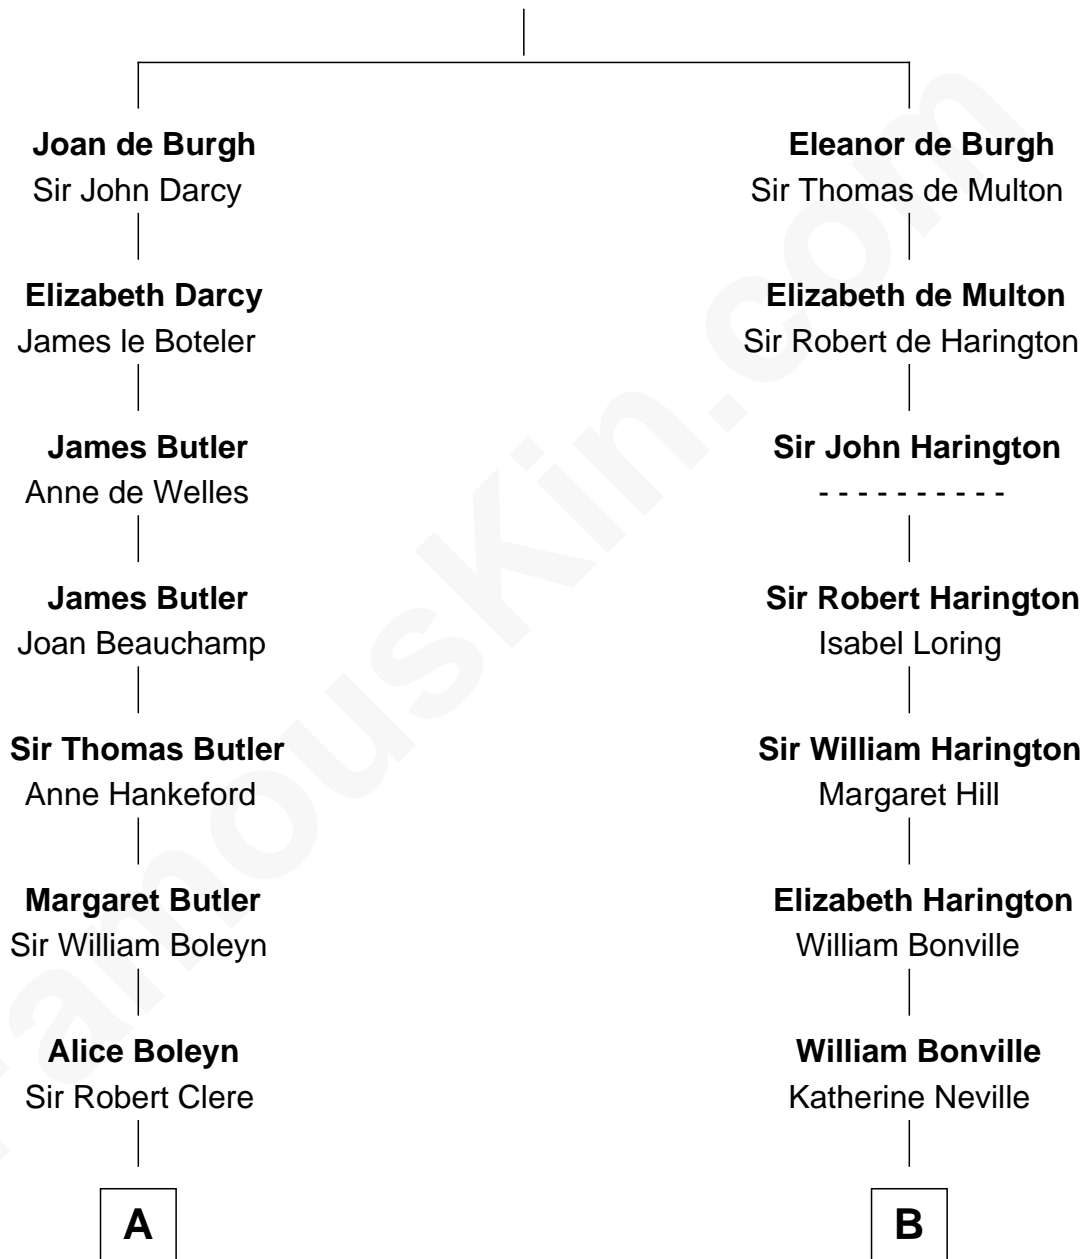

FamousKin.com

Relationship Chart of Mamie (Doud) Eisenhower

First Lady of President Dwight Eisenhower

16th cousin 5 times removed of

John Langdon

Signer of the U.S. Constitution

Sir Richard de Burgh

Margaret - - - - -

C

George Riggs

Phebe Caniff

Maria Riggs

Eli Doud

Royal Houghton Doud

Mary Cornelia Sheldon

John Sheldon Doud

Elivera Mathilda Carlson

Mamie (Doud) Eisenhower

First Lady of Dwight Eisenhower