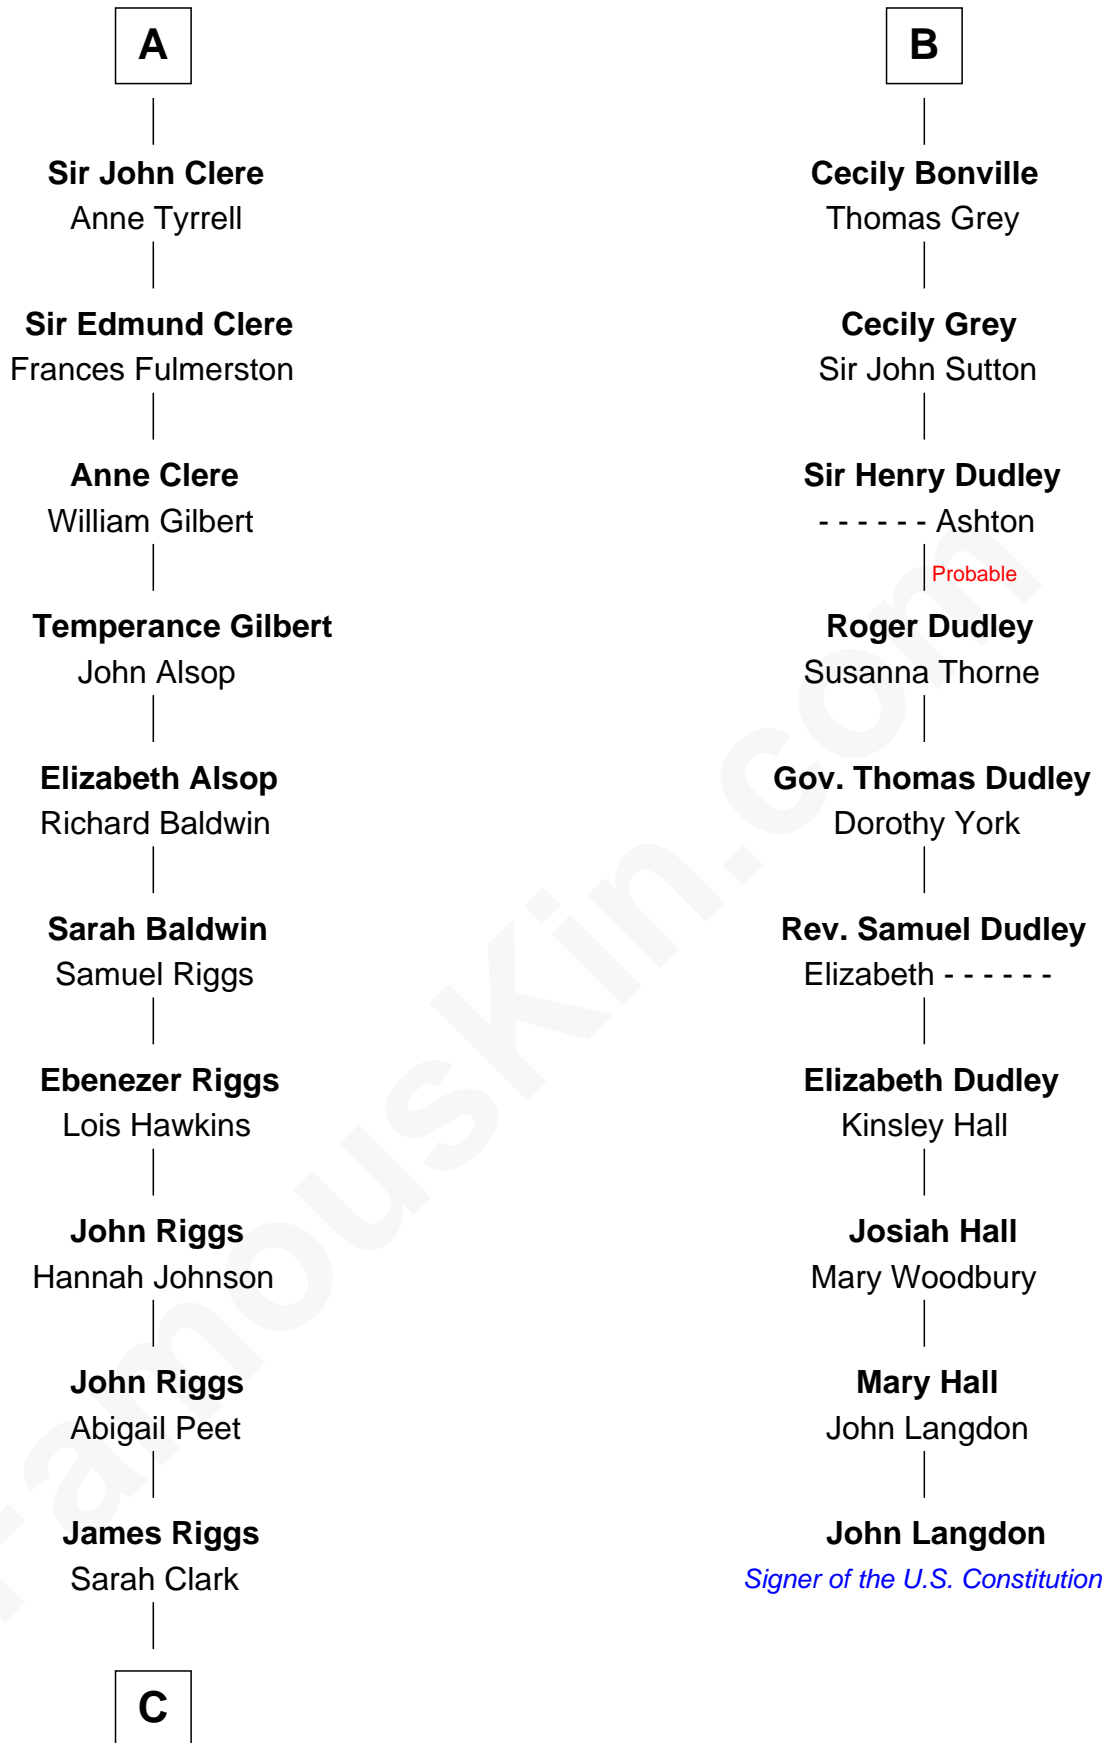

FamousKin.com

Relationship Chart of Mamie (Doud) Eisenhower

First Lady of President Dwight Eisenhower

16th cousin 5 times removed of

John Langdon

Signer of the U.S. Constitution

Sir Richard de Burgh

Margaret - - - - -