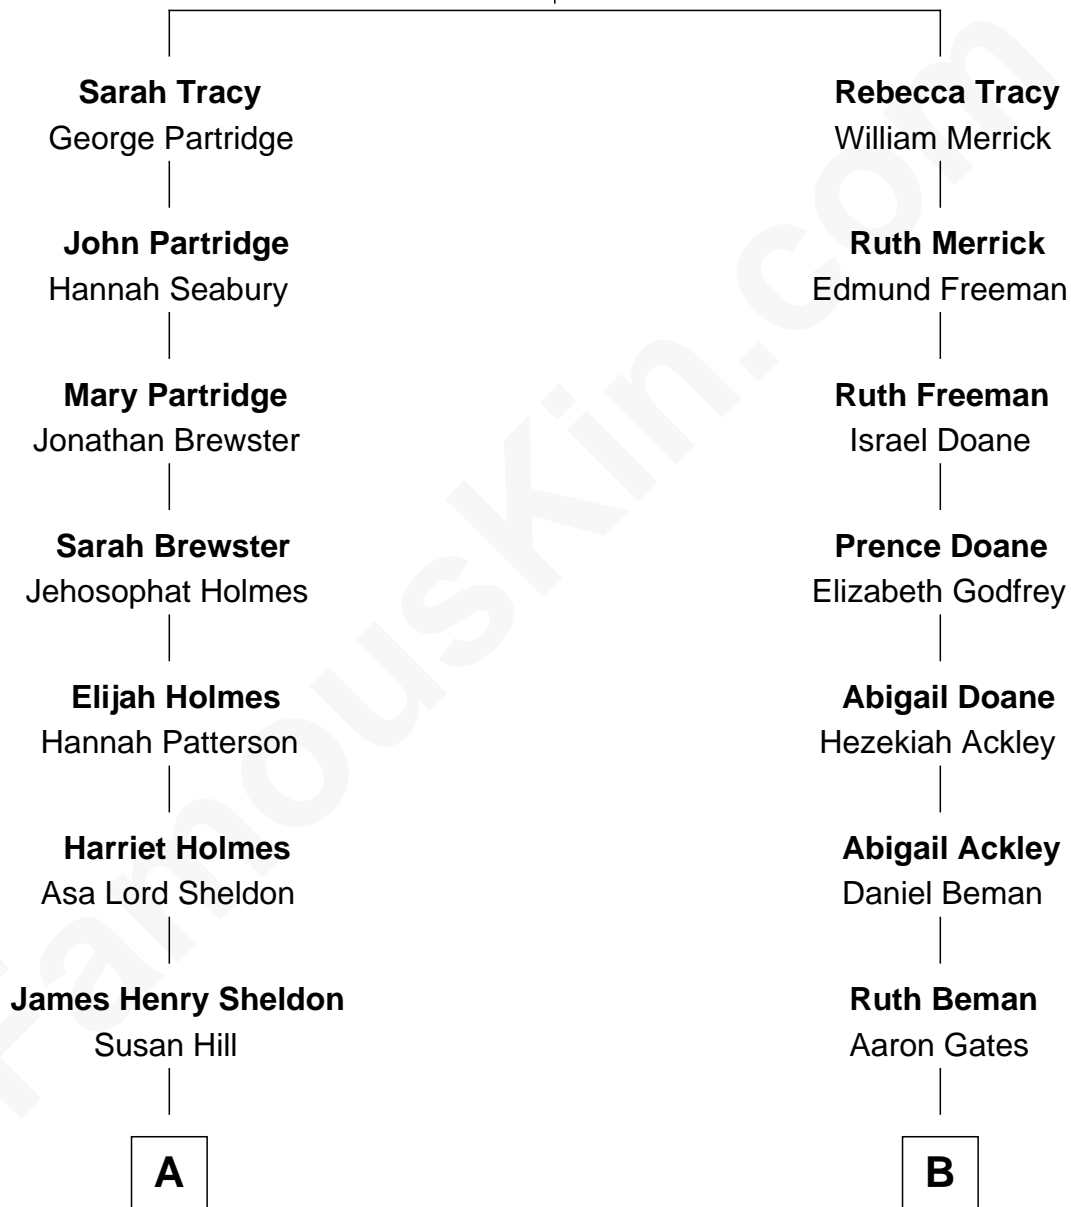

FamousKin.com

Relationship Chart of Mamie (Doud) Eisenhower

First Lady of President Dwight Eisenhower

9th cousin of

Charles Dawes

30th U.S. Vice-President

Stephen Tracy
Tryphosa Lee

A

Mary Cornelia Sheldon

Royal Houghton Doud

John Sheldon Doud

Elivera Mathilda Carlson

Mamie (Doud) Eisenhower

First Lady of Dwight Eisenhower

B

Beman Gates

Betsey Sibyl Shipman

Mary Beman Gates

Brig. Gen. Rufus R. Dawes

Charles Dawes

30th U.S. Vice-President

FamousKin.com