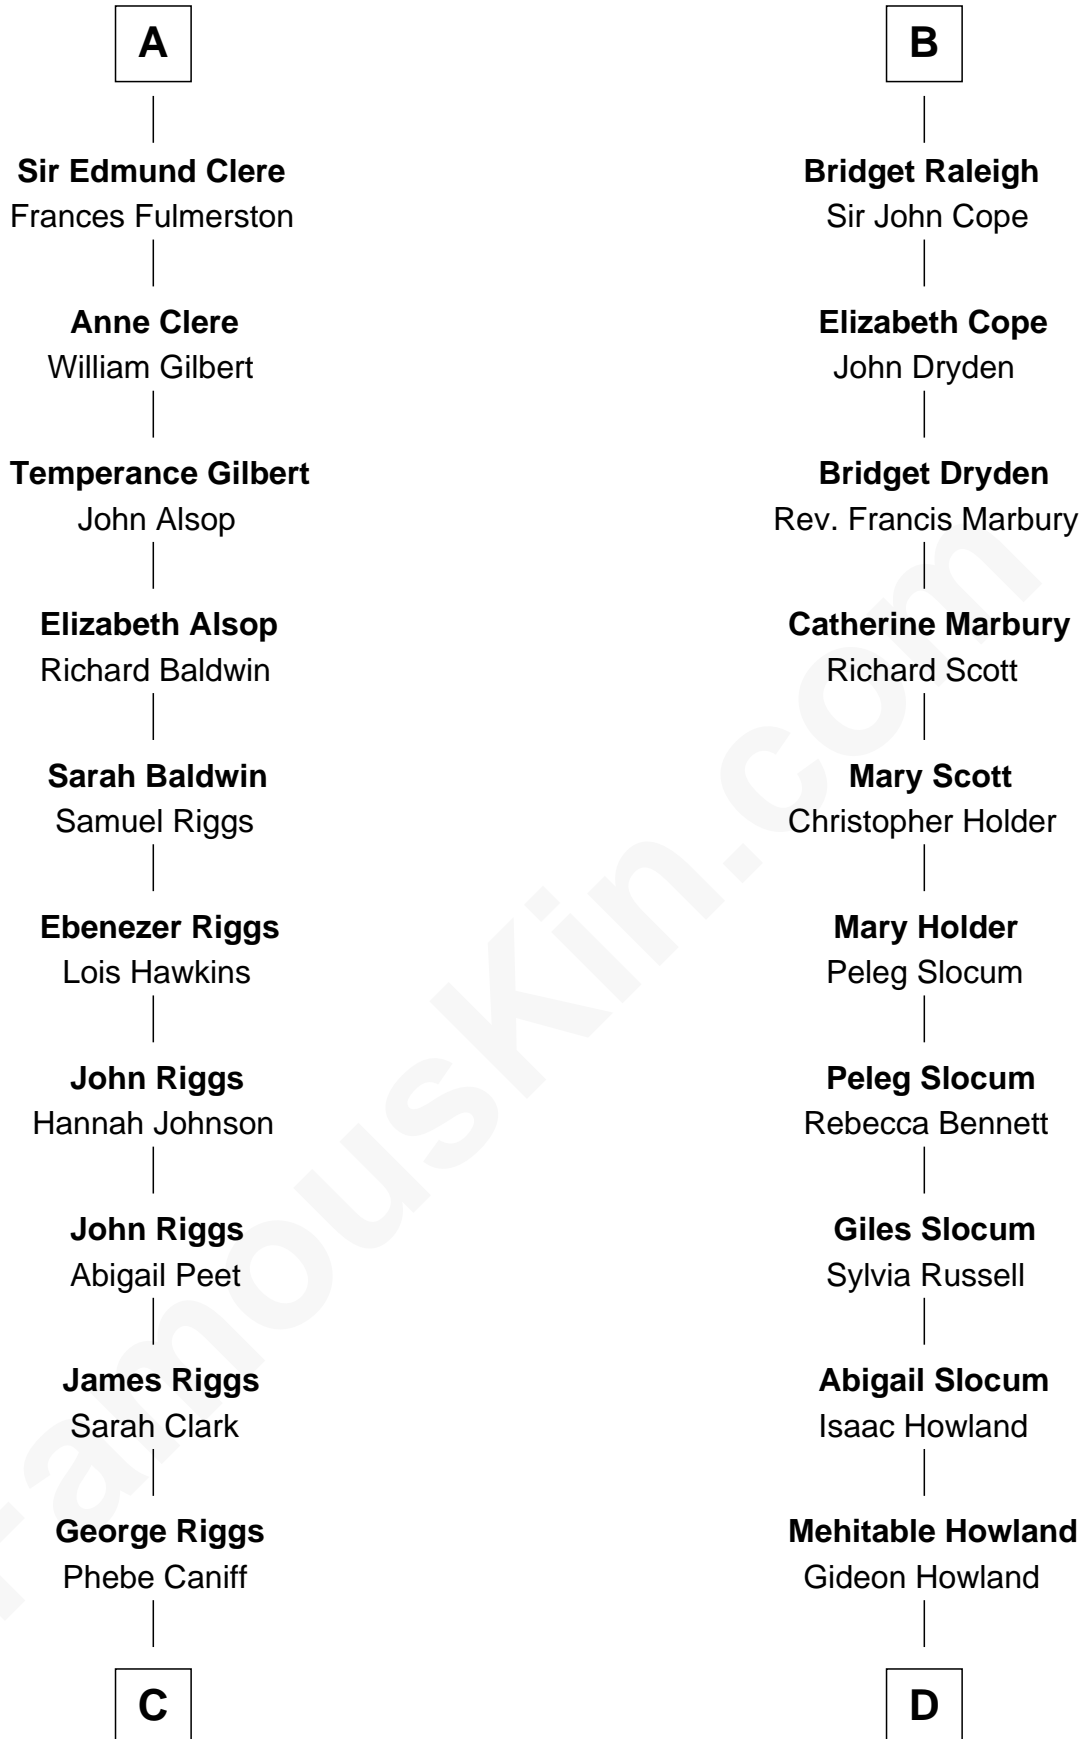

## Relationship Chart of Mamie (Doud) Eisenhower

*First Lady of President Dwight Eisenhower*

18th cousin 2 times removed of

**Hetty Green**

*"The Witch of Wall Street"*

FamousKin.com