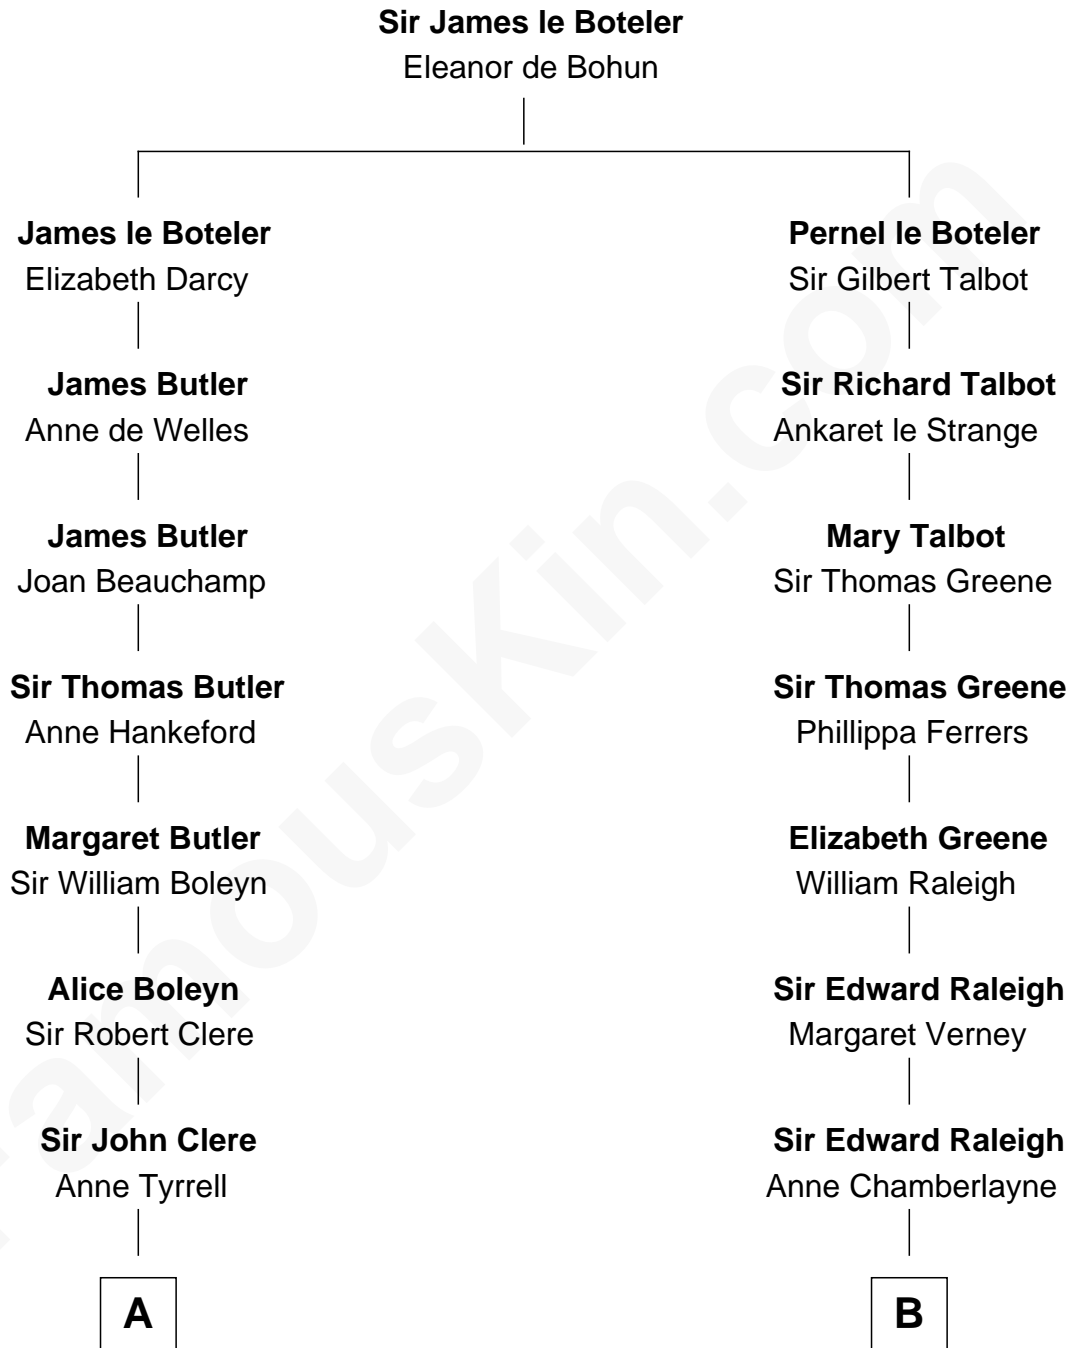

## Relationship Chart of Mamie (Doud) Eisenhower

*First Lady of President Dwight Eisenhower*

18th cousin 2 times removed of

**Hetty Green**

*"The Witch of Wall Street"*

FamousKin.com