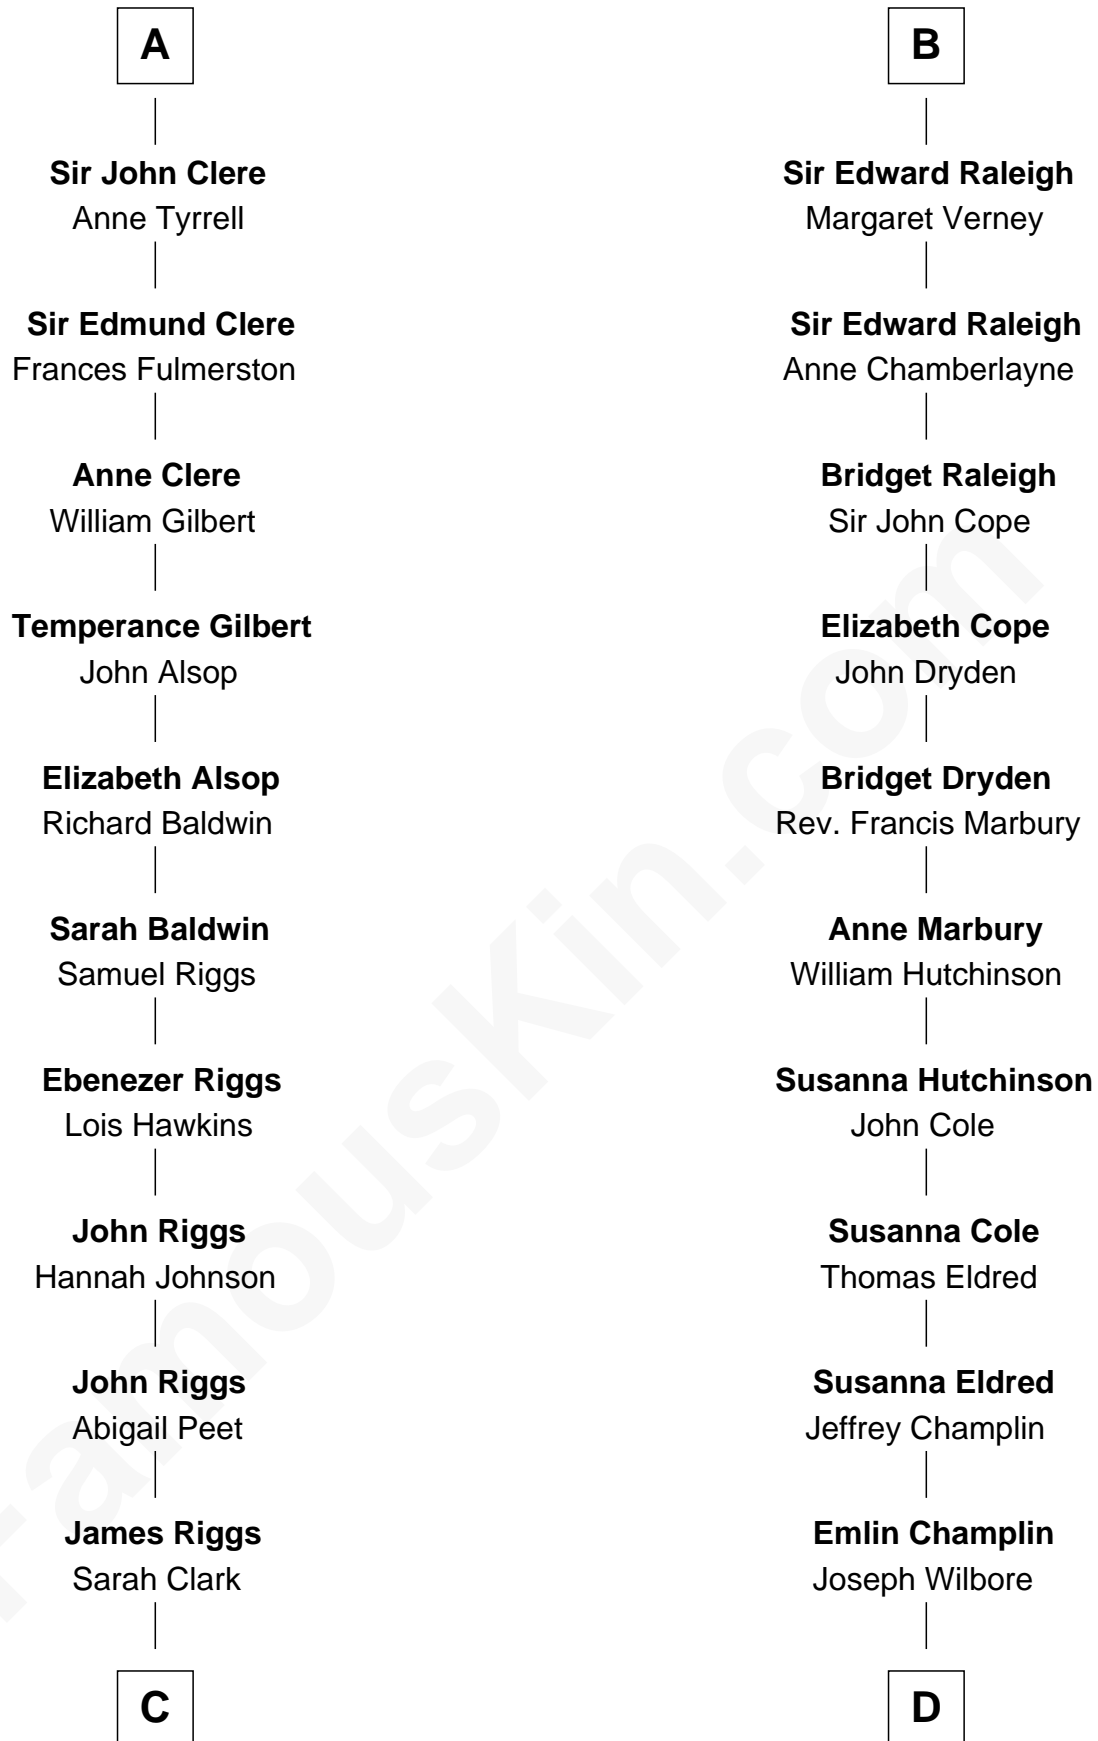

FamousKin.com

Relationship Chart of

Mamie (Doud) Eisenhower

First Lady of President Dwight Eisenhower

20th cousin 1 time removed of

Shanghai Pierce
Texas Cattleman

C

George Riggs
Phebe Caniff

Maria Riggs
Eli Doud

Royal Houghton Doud
Mary Cornelia Sheldon

John Sheldon Doud
Elivera Mathilda Carlson

Mamie (Doud) Eisenhower
First Lady of Dwight Eisenhower

D

Ambless Wilbore
Nathaniel Stoddard

Susanna Stoddard
Isaac Pearce

Jonathan D. Pearce
Hanna Phillips Head

Shanghai Pierce
Texas Cattleman

FamousKin.com