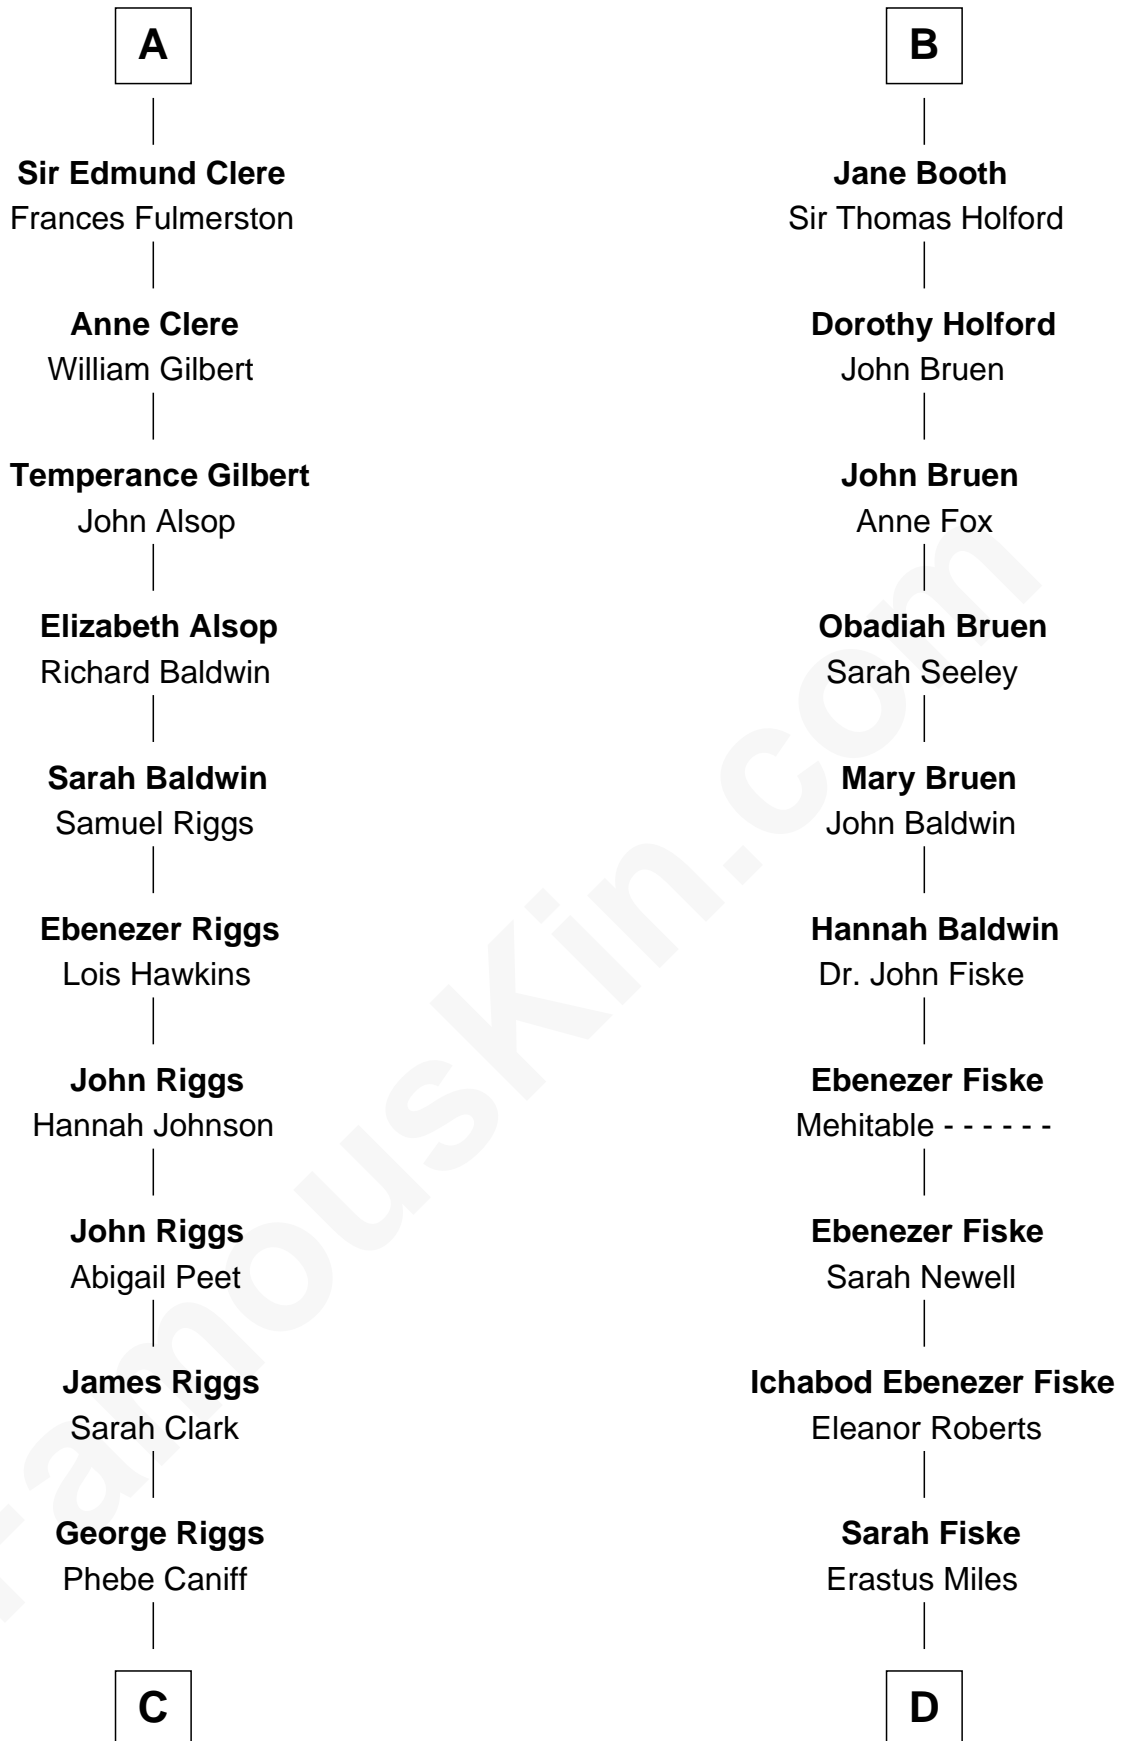

FamousKin.com
Relationship Chart of
Mamie (Doud) Eisenhower

First Lady of President Dwight Eisenhower

20th cousin of

Christian Herter

59th Governor of Massachusetts

Ralph de Stafford

with wife
Margaret de Audley

Maud de Swinnerton
 Sir John Savage

Elizabeth Morley
 Sir John Arundell

Margaret Savage
 Sir John Dutton

Anne Arundell
 Sir James Tyrrell

Maude Dutton
 Sir William Booth

Sir Thomas Tyrrell
 Margaret Willoughby

Sir George Booth
 Katherine Montfort

Anne Tyrrell
 Sir John Clere

Sir William Booth
 Ellen Montgomery

A

B

C

Maria Riggs
Eli Doud

Royal Houghton Doud
Mary Cornelia Sheldon