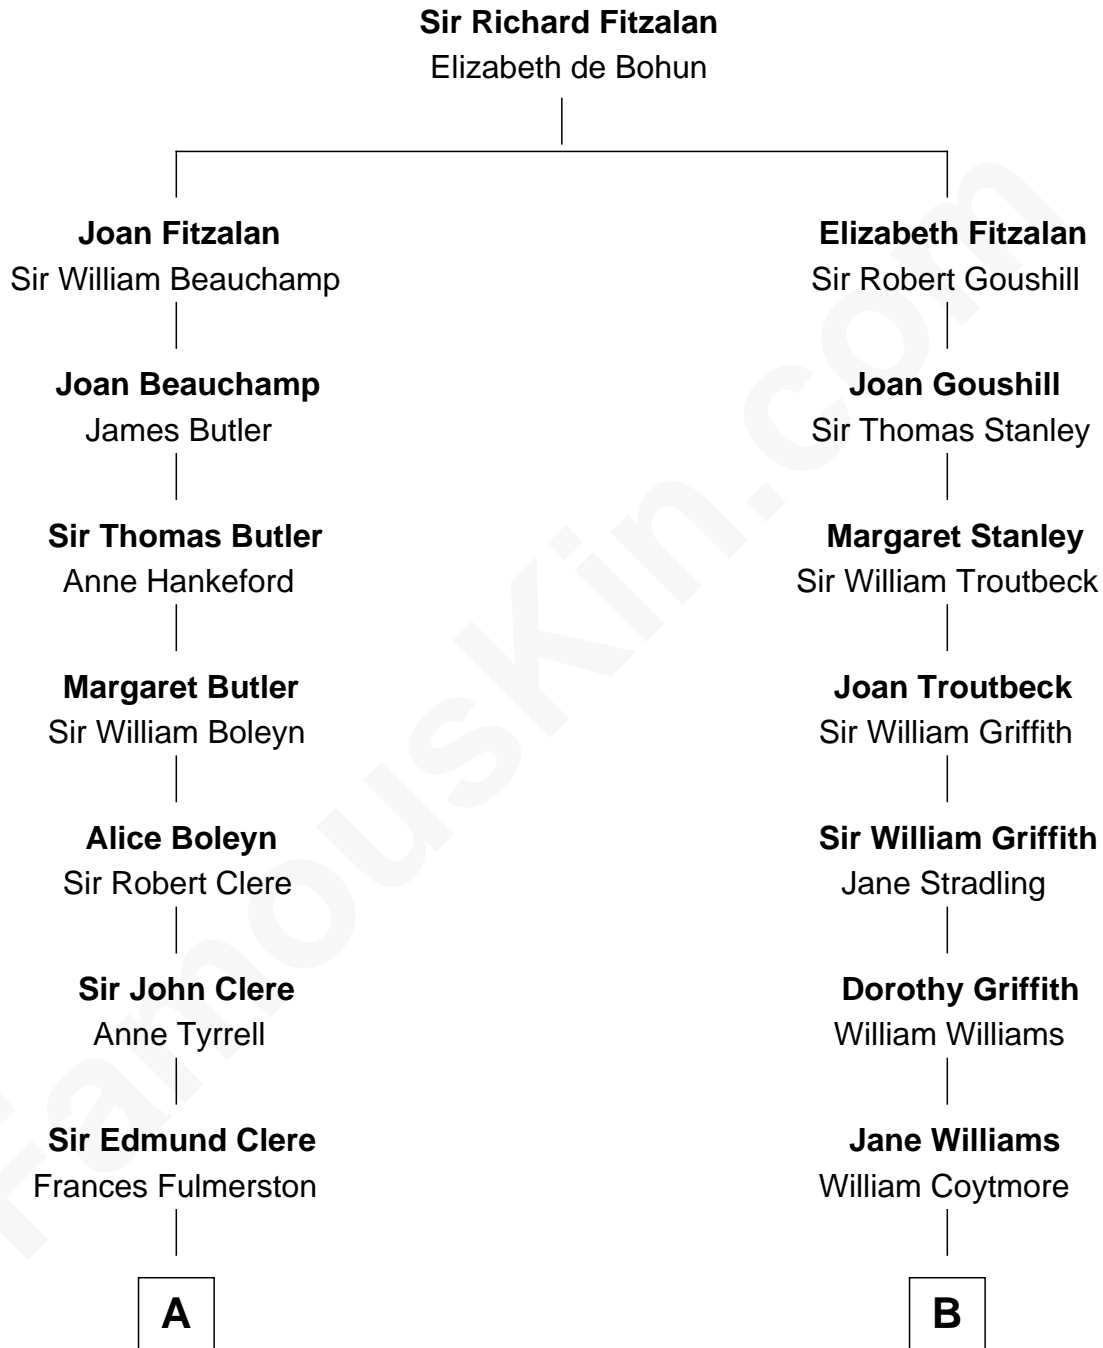

FamousKin.com

Relationship Chart of Mamie (Doud) Eisenhower

First Lady of President Dwight Eisenhower

13th cousin 6 times removed of

Abigail (Smith) Adams

First Lady of President John Adams

C

—
Royal Houghton Doud
Mary Cornelia Sheldon

—
John Sheldon Doud
Elivera Mathilda Carlson

—
Mamie (Doud) Eisenhower
First Lady of Dwight Eisenhower

FamousKin.com