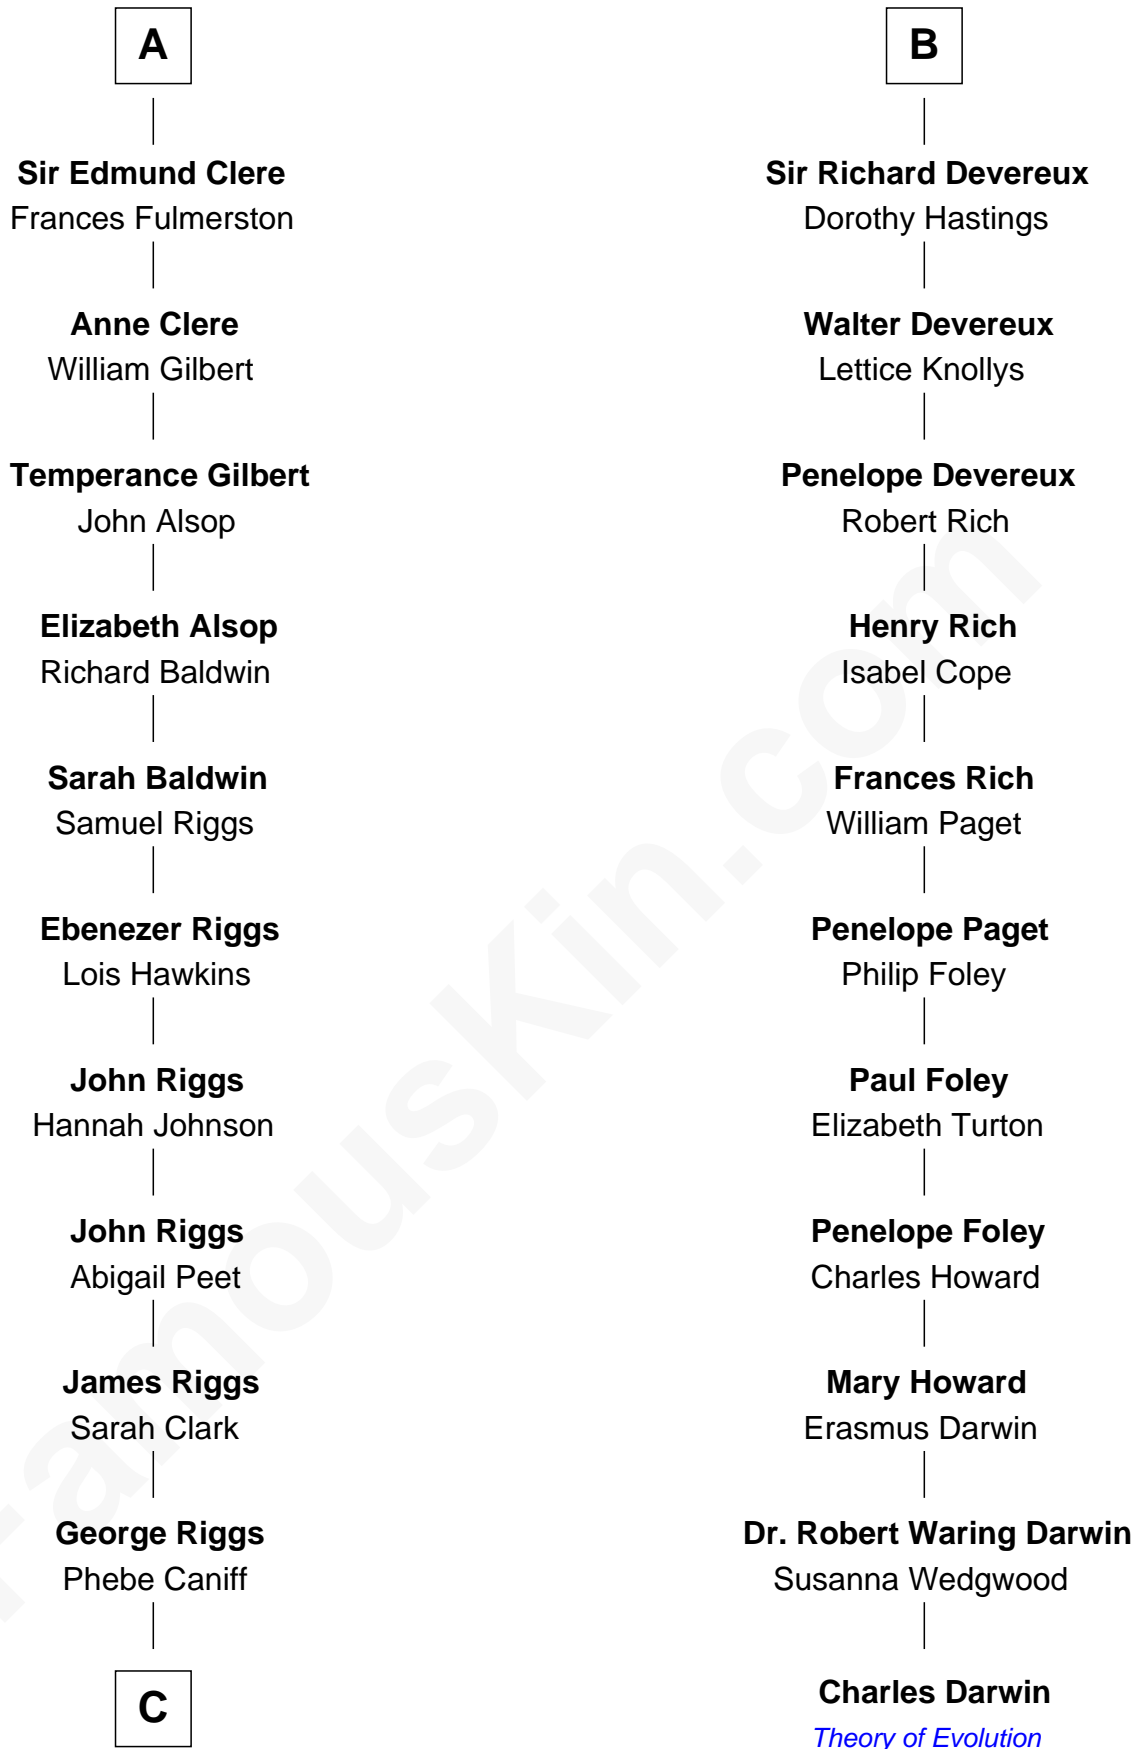

FamousKin.com

Relationship Chart of Mamie (Doud) Eisenhower

First Lady of President Dwight Eisenhower

17th cousin 3 times removed of

Charles Darwin
Theory of Evolution

Ralph de Stafford
Margaret de Audley

Sir Hugh de Stafford
Philippa de Beauchamp

Elizabeth de Stafford
John de Ferrers

Katherine de Stafford
Michael de la Pole

Robert de Ferrers
Margaret Despencer

Isabel de la Pole
Thomas Morley

Sir Edmund Ferrers
Ellen Roche

Elizabeth Morley
Sir John Arundell

Sir William Ferrers
Elizabeth Belknap

Anne Arundell
Sir James Tyrrell

Anne Ferrers
Sir Walter Devereux

Sir Thomas Tyrrell
Margaret Willoughby

John Devereux
Cecily Bouchier

Anne Tyrrell
Sir John Clere

Walter Devereux
Mary Grey

A

B

C

—
Maria Riggs

Eli Doud

—
Royal Houghton Doud

Mary Cornelia Sheldon

—
John Sheldon Doud