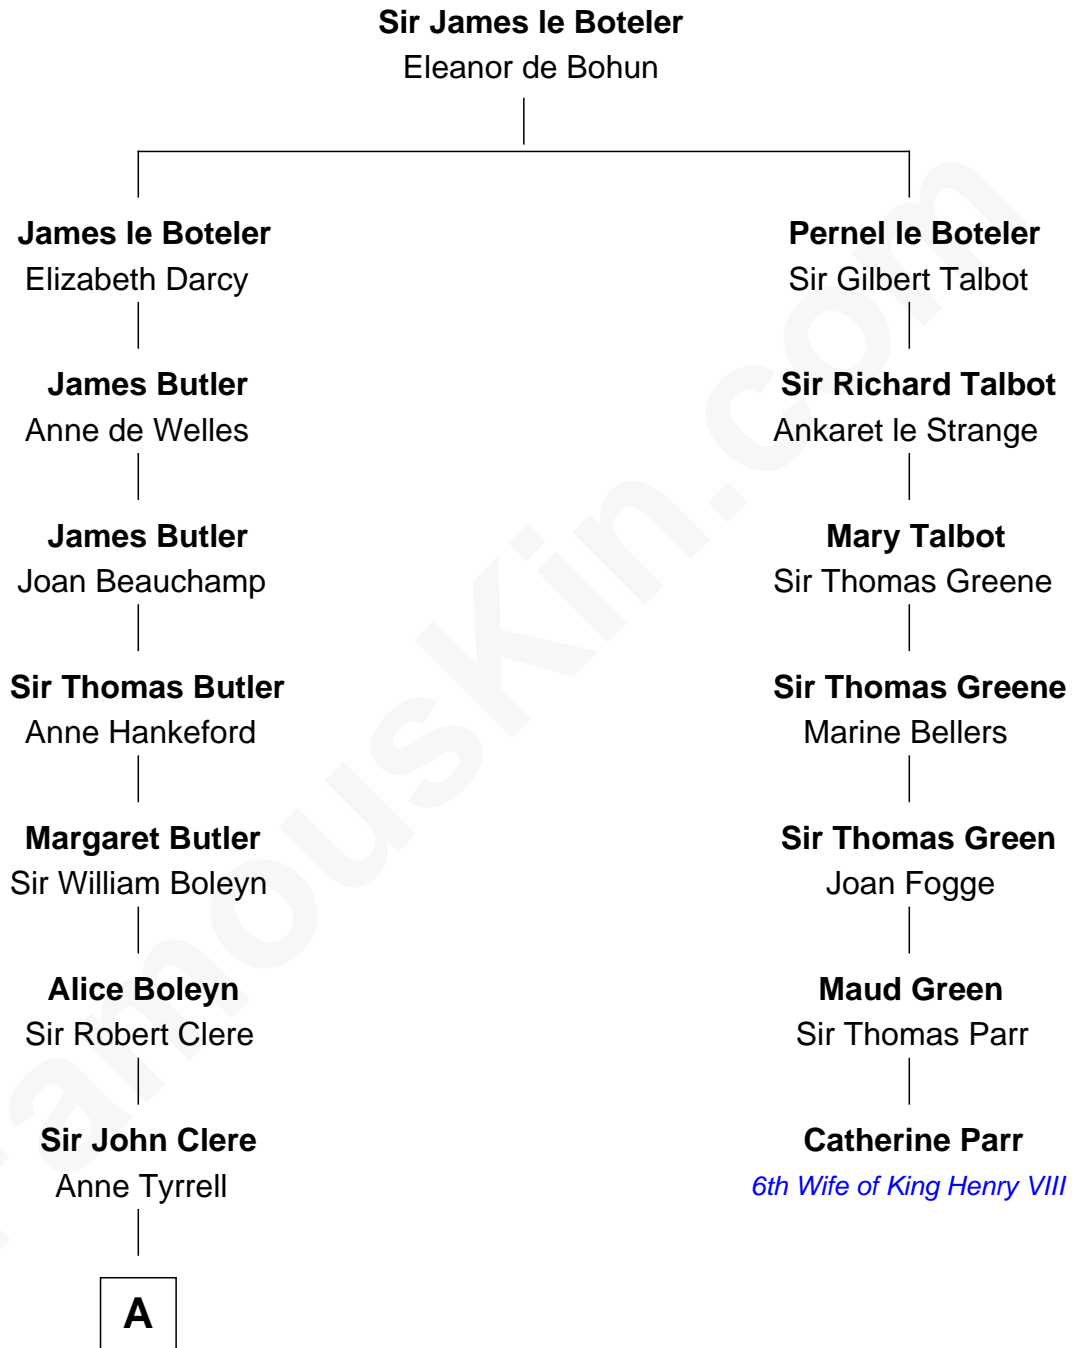

## Relationship Chart of

### Mamie (Doud) Eisenhower

*First Lady of President Dwight Eisenhower*

6th cousin 14 times removed of

**Catherine Parr**

*6th Wife of King Henry VIII*

**A**

**Sir Edmund Clere**  
Frances Fulmerston

**Anne Clere**  
William Gilbert

**Temperance Gilbert**  
John Alsop

**Elizabeth Alsop**  
Richard Baldwin

**Sarah Baldwin**  
Samuel Riggs

**Ebenezer Riggs**  
Lois Hawkins

**John Riggs**  
Hannah Johnson

**John Riggs**  
Abigail Peet

**James Riggs**  
Sarah Clark

**George Riggs**  
Phebe Caniff

**B**

**B**

—  
**Maria Riggs**  
Eli Doud

—  
**Royal Houghton Doud**  
Mary Cornelia Sheldon

—  
**John Sheldon Doud**  
Elivera Mathilda Carlson

—  
**Mamie (Doud) Eisenhower**  
*First Lady of Dwight Eisenhower*