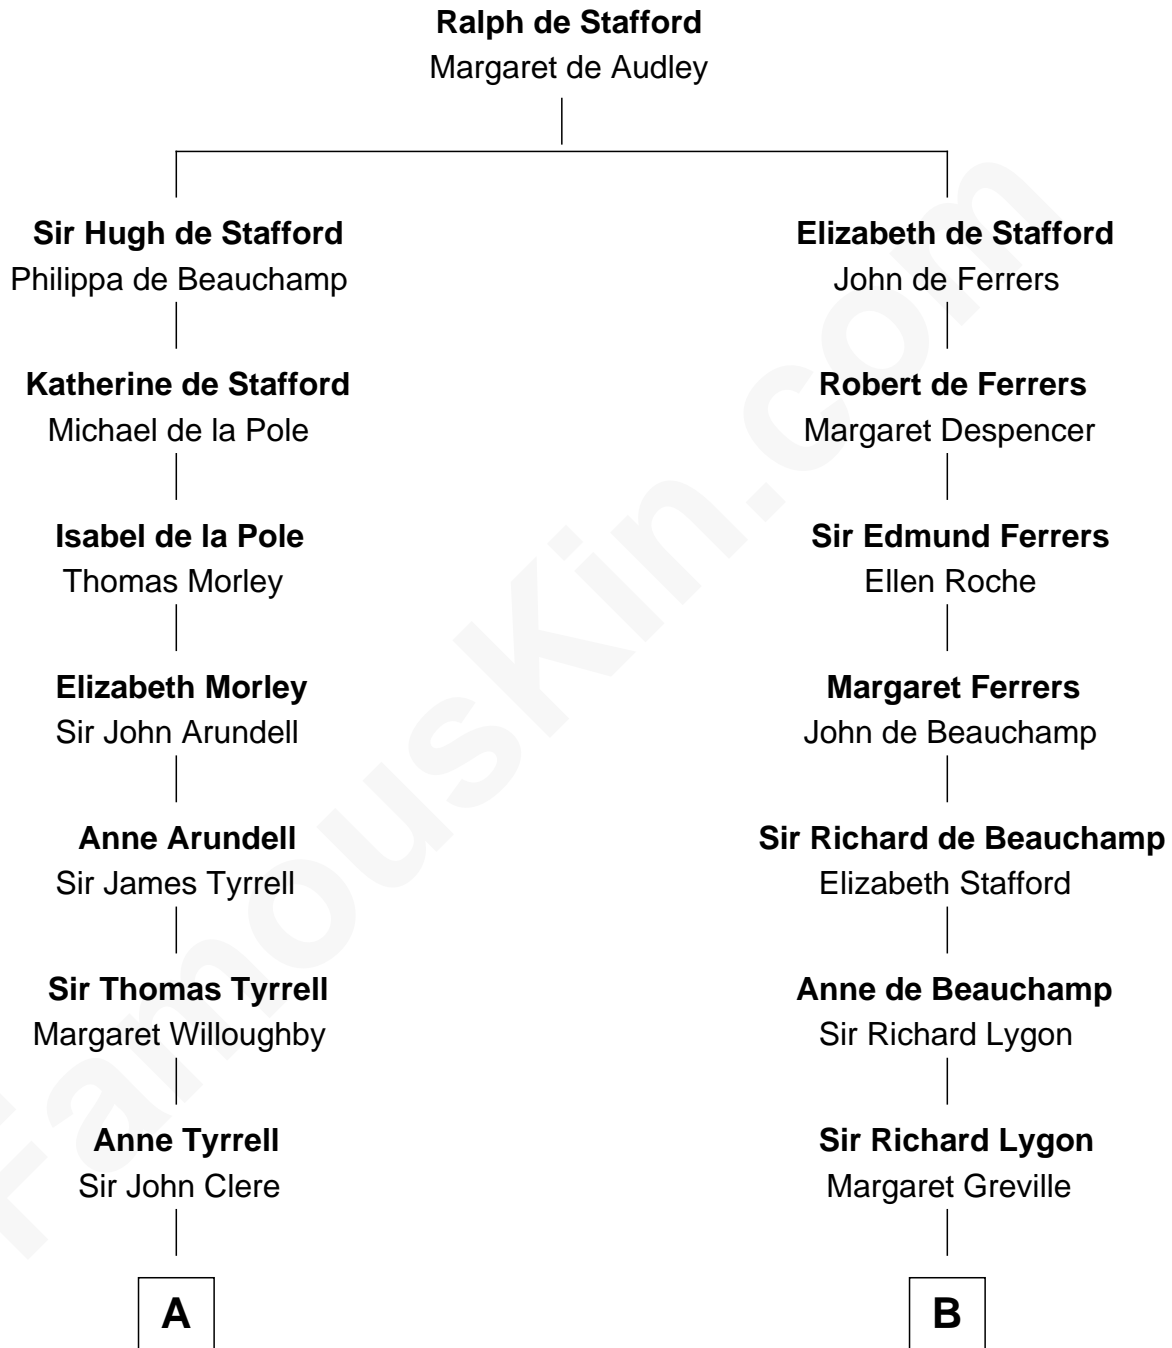

# FamousKin.com

## Relationship Chart of Mamie (Doud) Eisenhower

*First Lady of President Dwight Eisenhower*

18th cousin 2 times removed of

**Jack London**

*Author of "The Call of the Wild"*

**C**

**Maria Riggs**  
Eli Doud

**Royal Houghton Doud**  
Mary Cornelia Sheldon

**John Sheldon Doud**  
Elivera Mathilda Carlson

**Mamie (Doud) Eisenhower**  
*First Lady of Dwight Eisenhower*

**D**

**Flora Wellman**  
William Henry Chaney