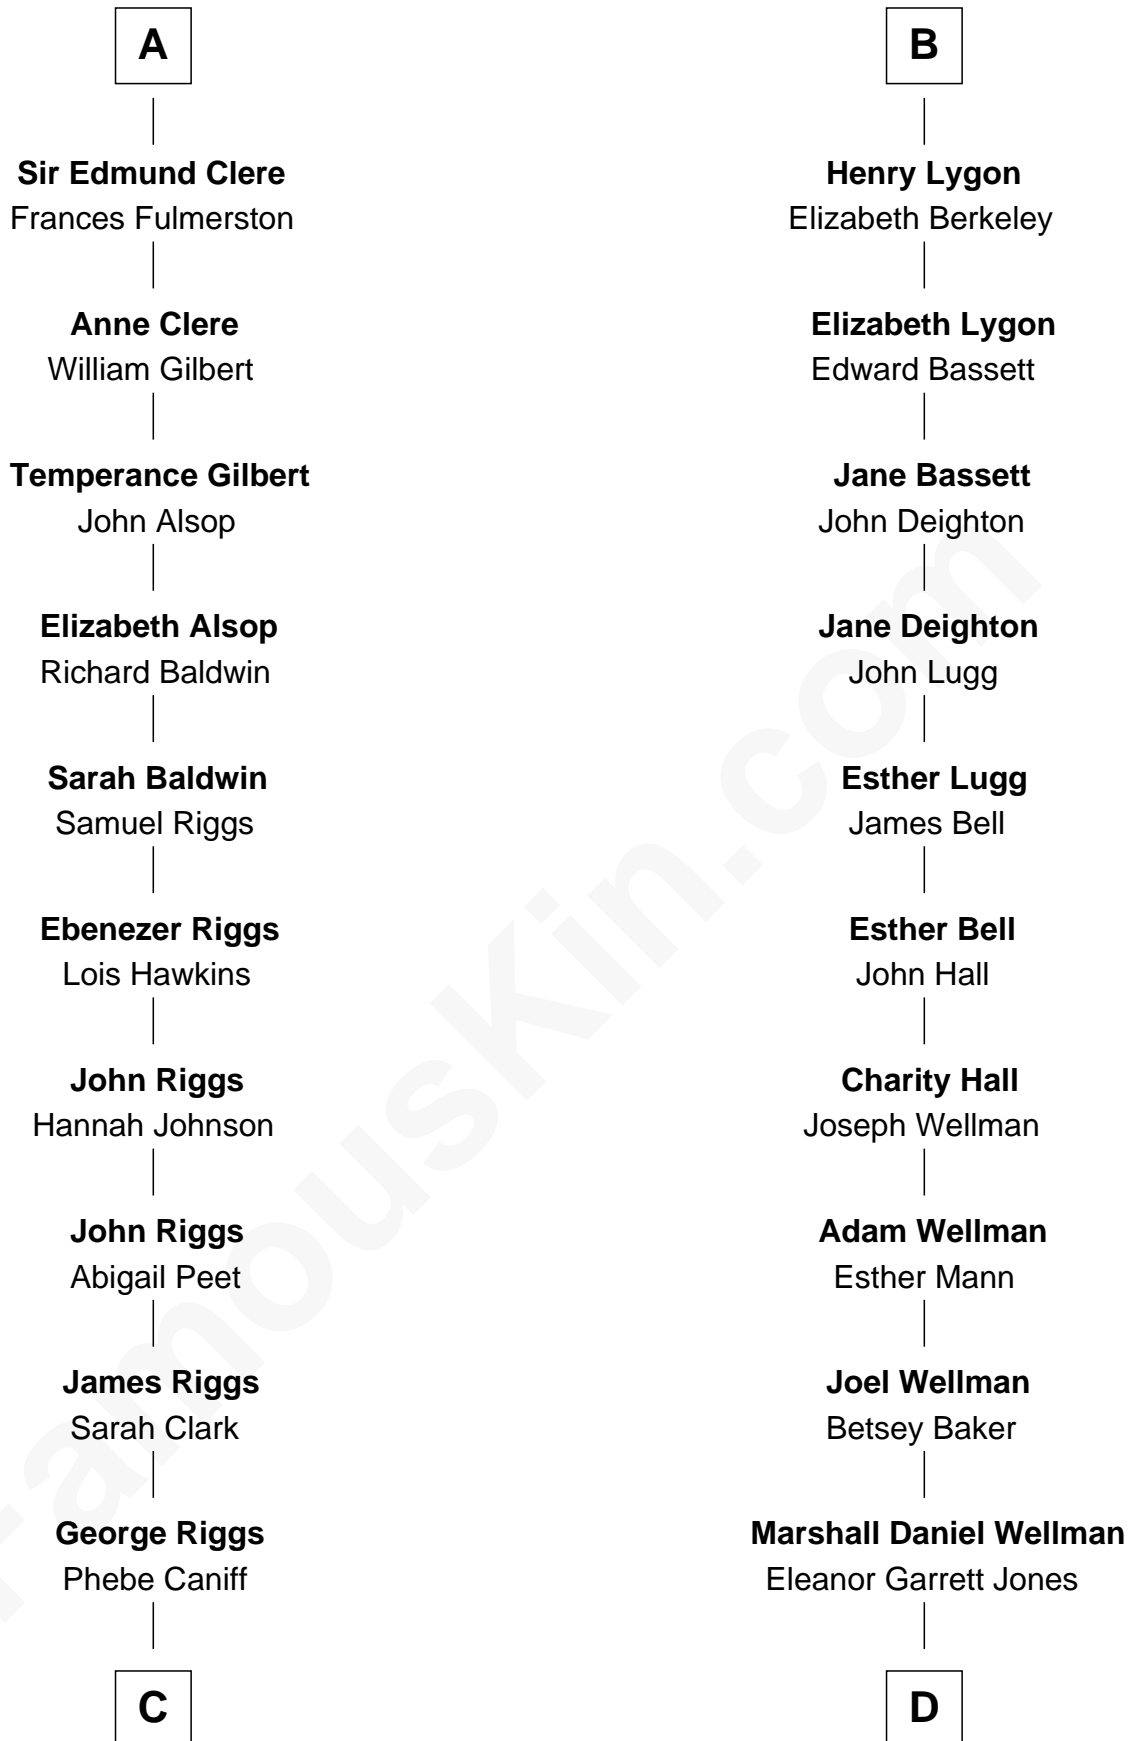

## Relationship Chart of Mamie (Doud) Eisenhower

*First Lady of President Dwight Eisenhower*

18th cousin 2 times removed of

**Jack London**

*Author of "The Call of the Wild"*

**C**

**Maria Riggs**  
Eli Doud

**Royal Houghton Doud**  
Mary Cornelia Sheldon

**John Sheldon Doud**  
Elivera Mathilda Carlson

**Mamie (Doud) Eisenhower**  
*First Lady of Dwight Eisenhower*

**D**

**Flora Wellman**  
William Henry Chaney