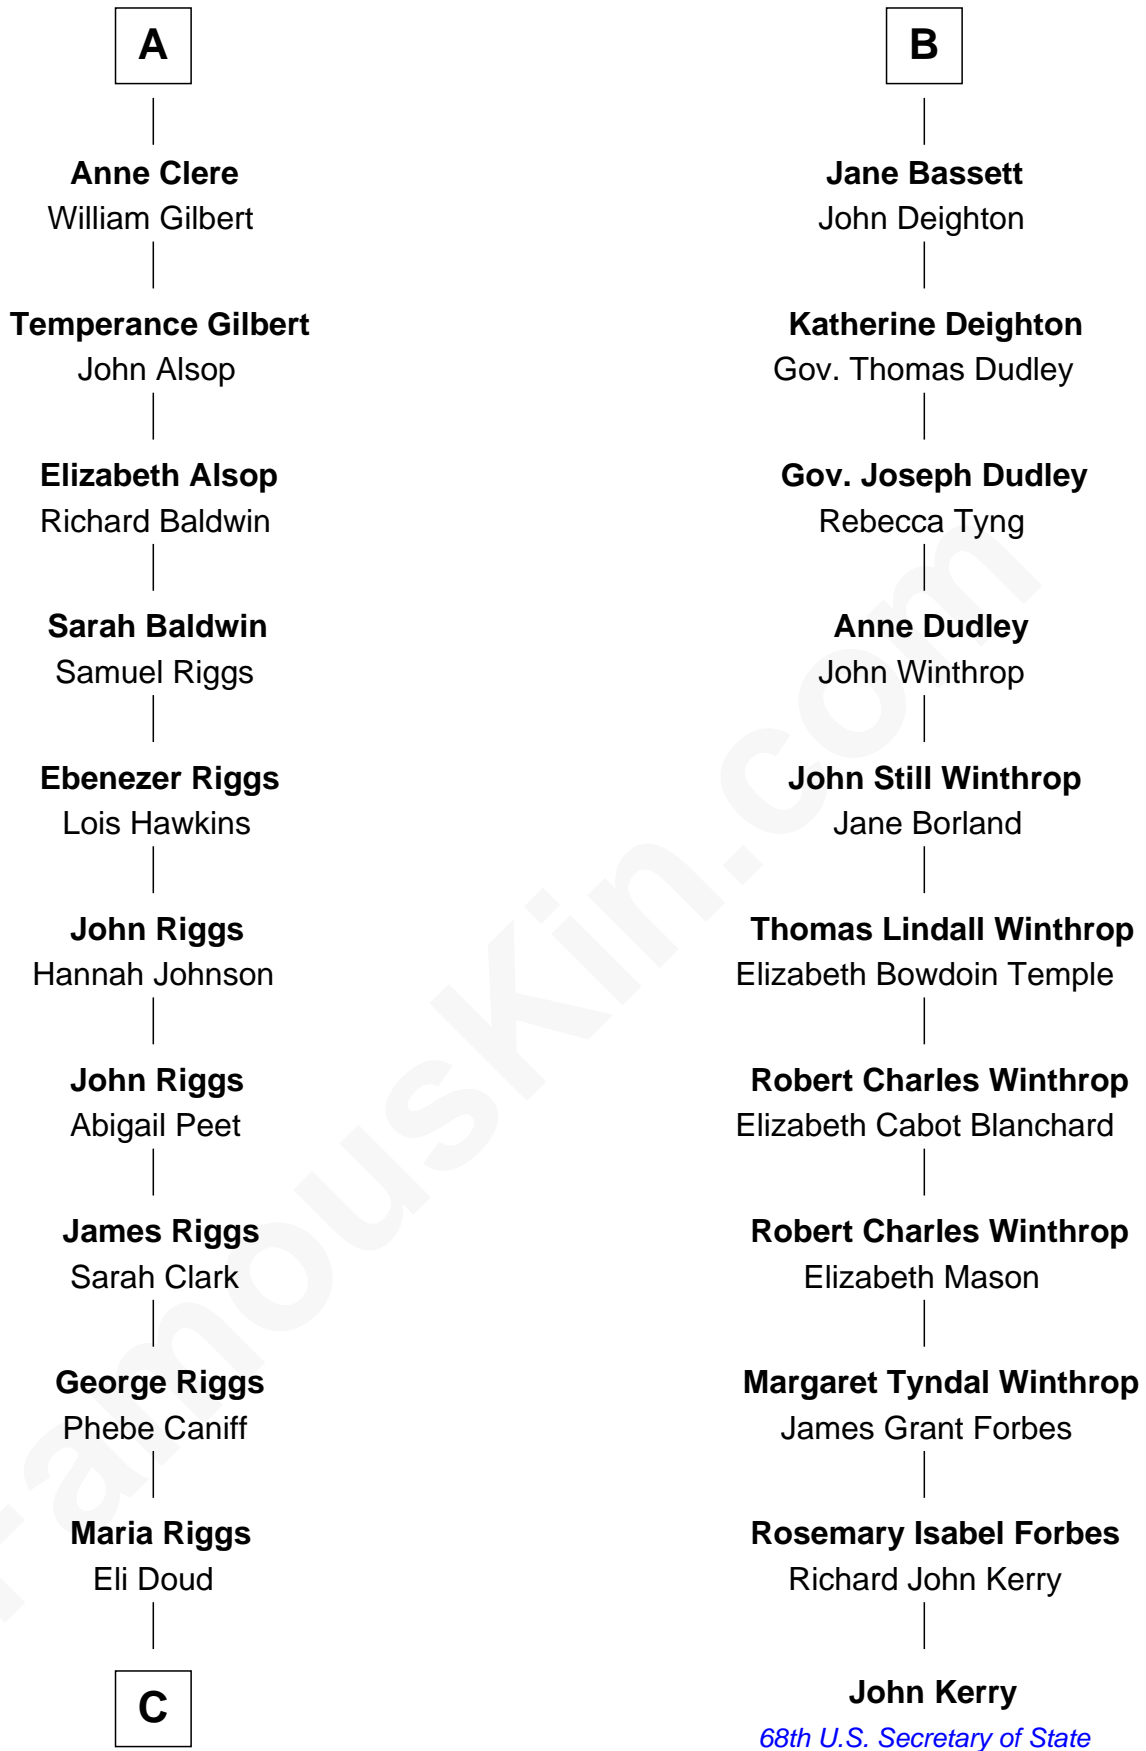

## Relationship Chart of Mamie (Doud) Eisenhower

*First Lady of President Dwight Eisenhower*

17th cousin 2 times removed of

**John Kerry**

*68th U.S. Secretary of State*

C

—  
**Royal Houghton Doud**

Mary Cornelia Sheldon

—  
**John Sheldon Doud**

Elivera Mathilda Carlson

—  
**Mamie (Doud) Eisenhower**

*First Lady of Dwight Eisenhower*

FamousKin.com