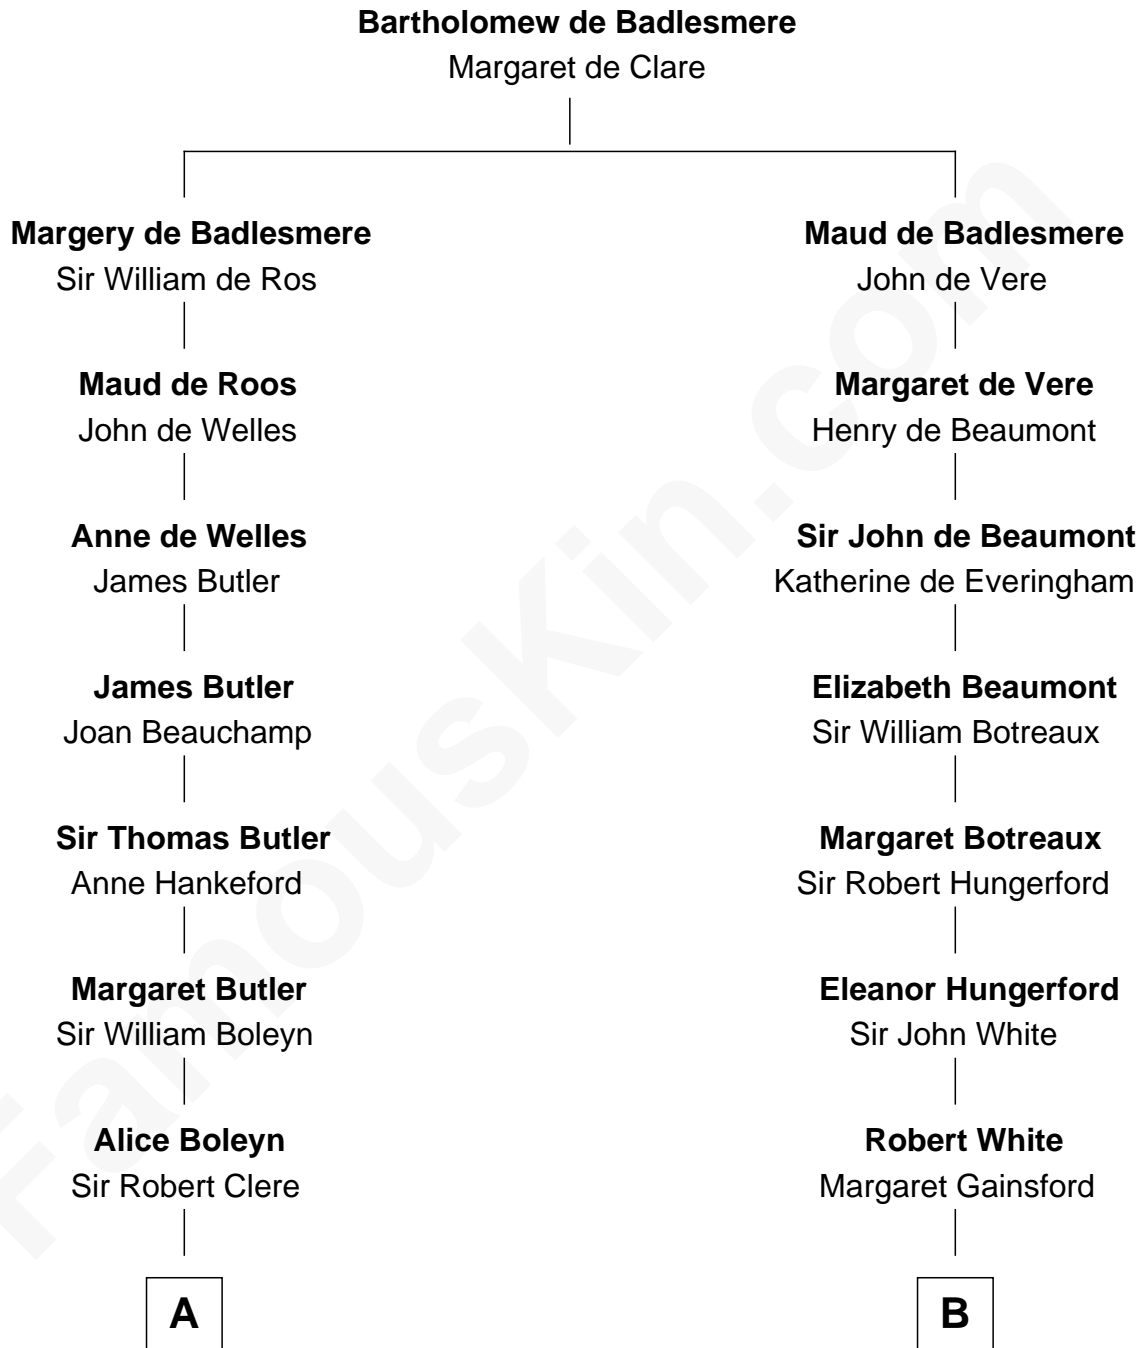

## Relationship Chart of

### Mamie (Doud) Eisenhower

*First Lady of President Dwight Eisenhower*

20th cousin 1 time removed of

**Grace Slick**

*Singer, Songwriter - Jefferson Airplane*

**C**

**George Riggs**  
Phebe Caniff

**Maria Riggs**  
Eli Doud

**Royal Houghton Doud**  
Mary Cornelia Sheldon

**John Sheldon Doud**  
Elivera Mathilda Carlson

**Mamie (Doud) Eisenhower**  
*First Lady of Dwight Eisenhower*

**D**

**James Osgood Dow**  
Mary Charlotte Hawkins

**Grace Josephine Dow**  
Arthur Wilford Wing

**Ivan Wilford Wing**  
Virginia Barnett

**Grace Slick**  
*Singer, Songwriter - Jefferson Airplane*