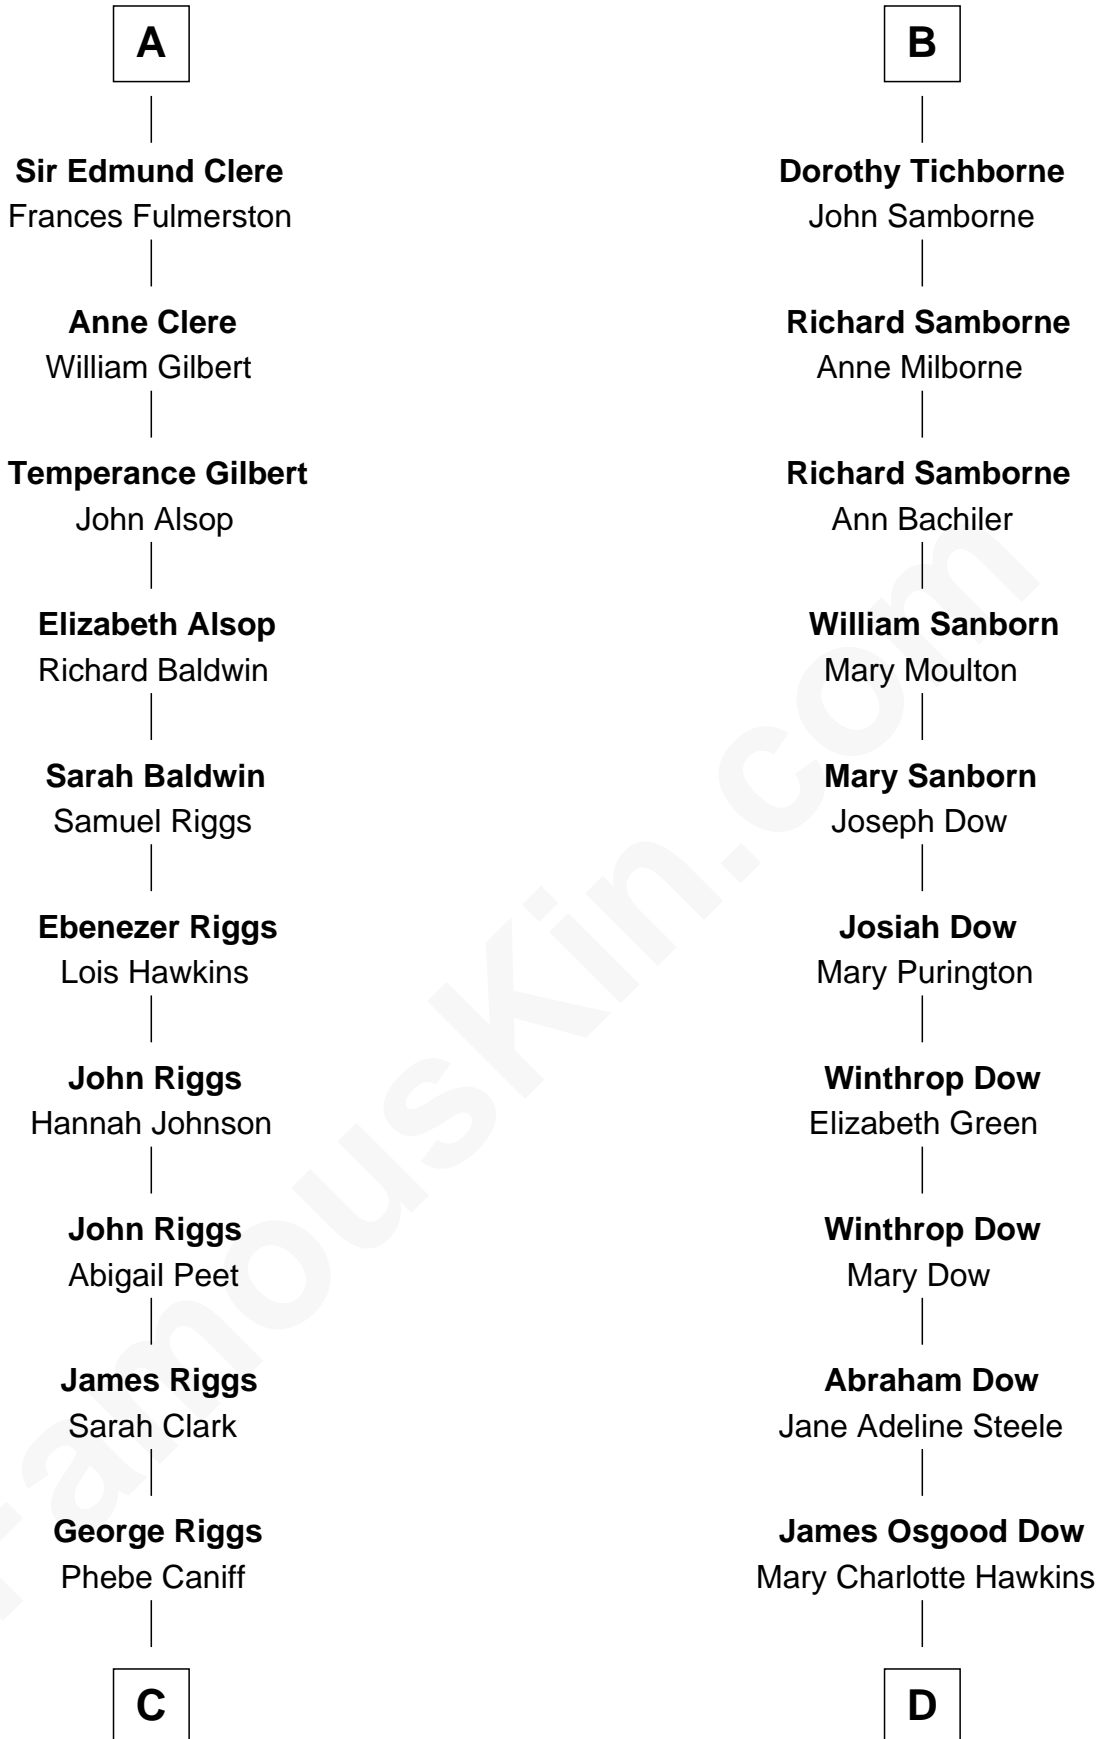

FamousKin.com

Relationship Chart of Mamie (Doud) Eisenhower

First Lady of President Dwight Eisenhower

19th cousin 1 time removed of

Grace Slick

Singer, Songwriter - Jefferson Airplane

C

Maria Riggs
Eli Doud

Royal Houghton Doud
Mary Cornelia Sheldon

John Sheldon Doud
Elivera Mathilda Carlson

Mamie (Doud) Eisenhower
First Lady of Dwight Eisenhower

D

Grace Josephine Dow
Arthur Wilford Wing

Ivan Wilford Wing
Virginia Barnett