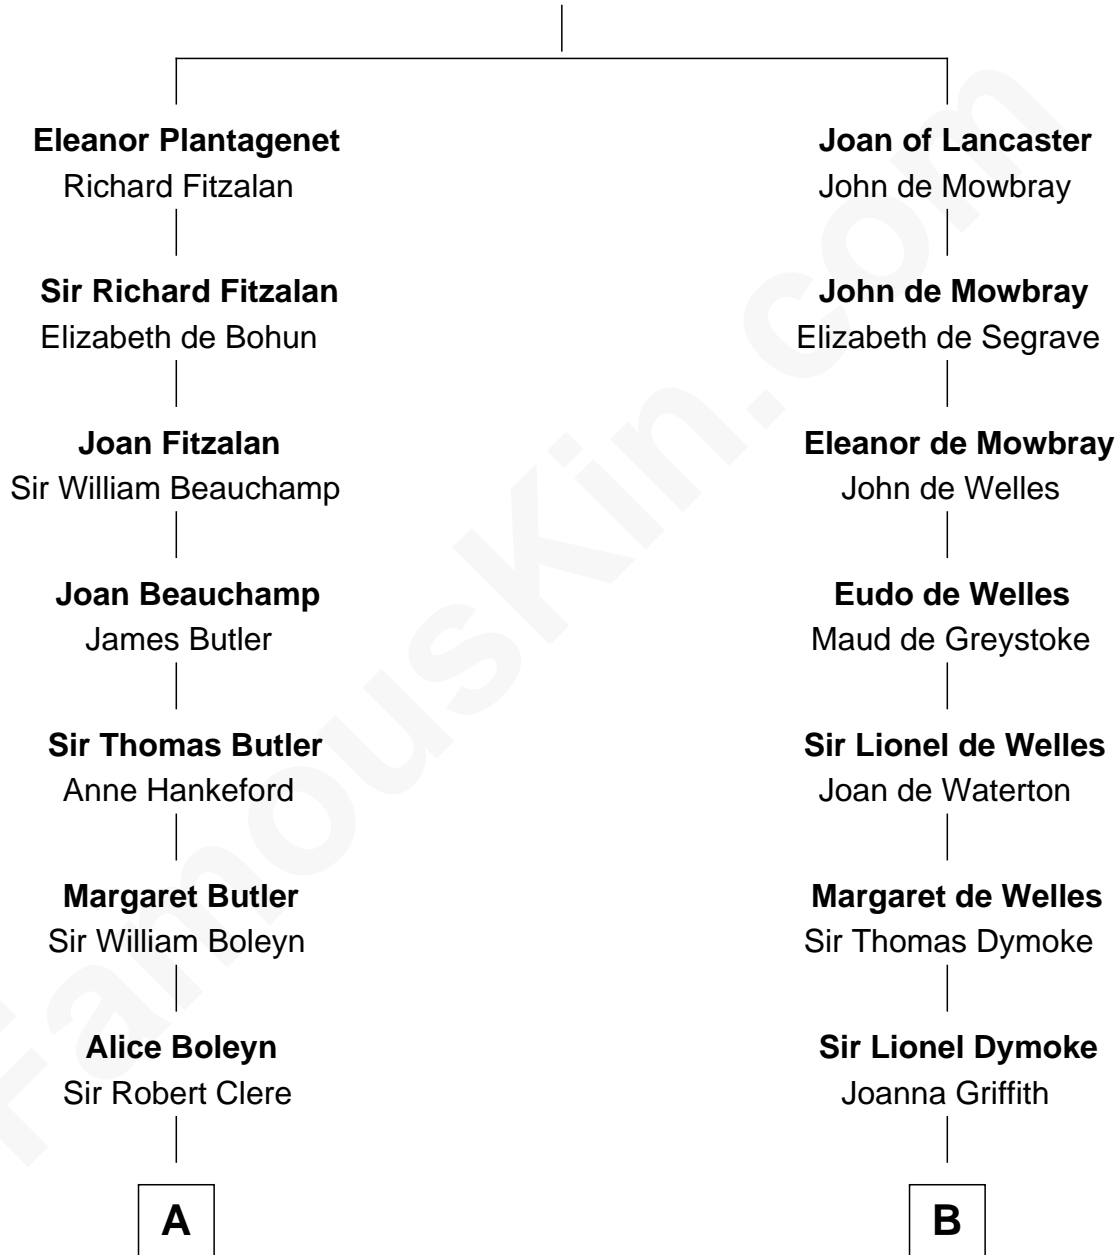

FamousKin.com

Relationship Chart of

Mamie (Doud) Eisenhower

First Lady of President Dwight Eisenhower

21st cousin of

Lucille Ball

TV Actress - "I Love Lucy"

Henry Plantagenet
Maud de Chaworth

C

George Riggs

Phebe Caniff

Maria Riggs

Eli Doud

Royal Houghton Doud

Mary Cornelia Sheldon

John Sheldon Doud

Elivera Mathilda Carlson

Mamie (Doud) Eisenhower

First Lady of Dwight Eisenhower

D

Sally Bennet Osborn

Newman Durrell

George Osborn Durrell

Anne Jane Jewell