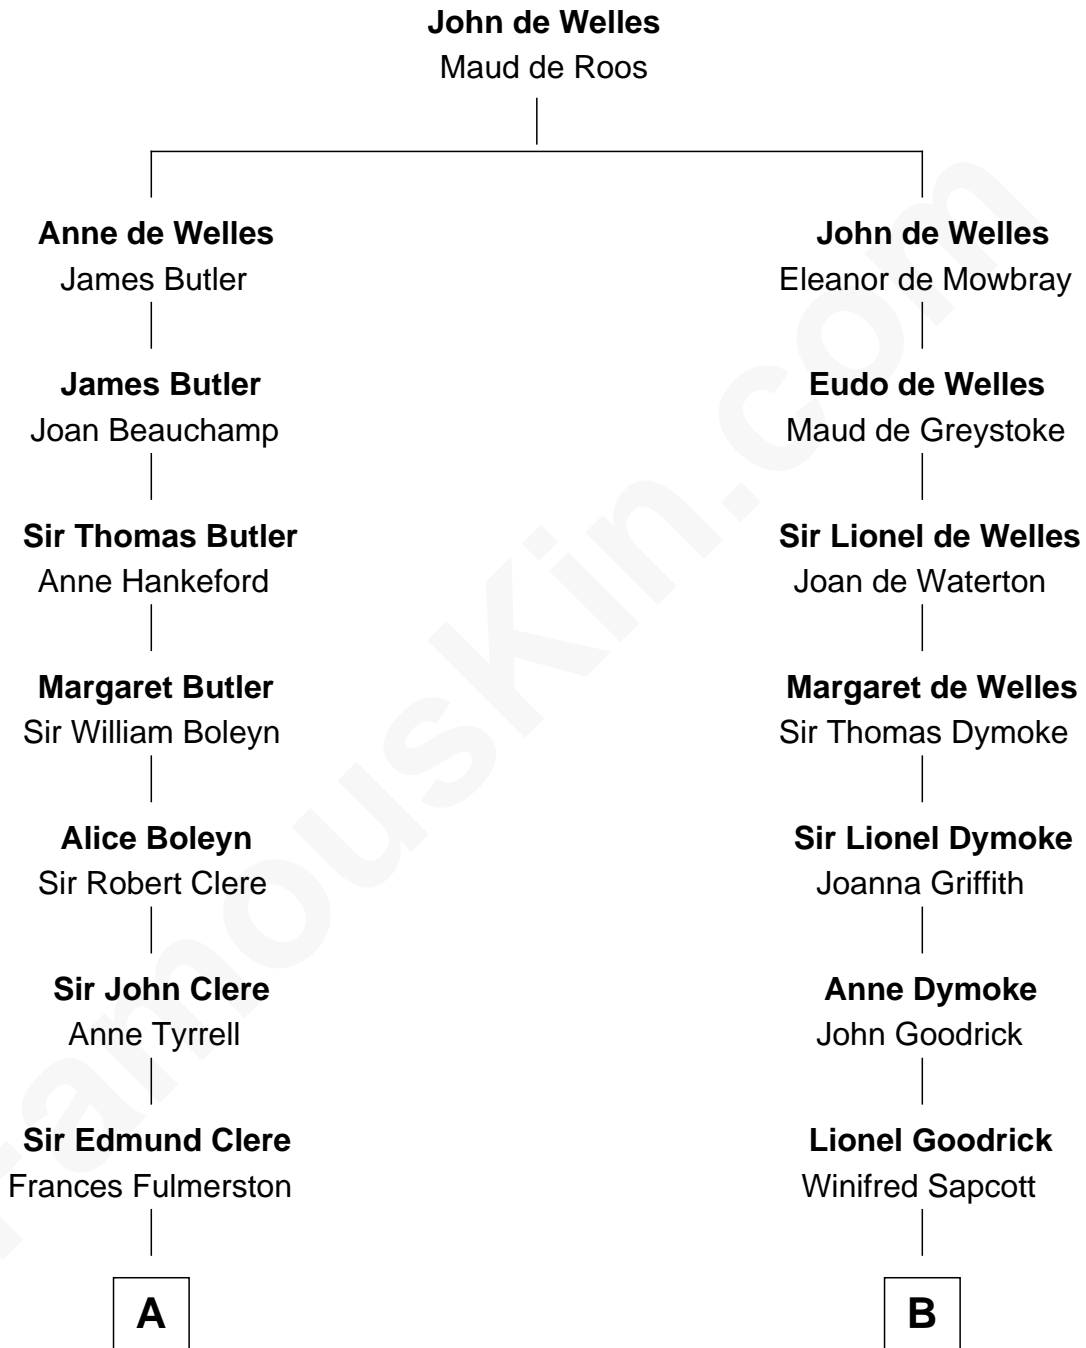

FamousKin.com

Relationship Chart of Mamie (Doud) Eisenhower

First Lady of President Dwight Eisenhower

19th cousin of

Lucille Ball

TV Actress - "I Love Lucy"

C

Royal Houghton Doud
Mary Cornelia Sheldon

John Sheldon Doud
Elivera Mathilda Carlson

Mamie (Doud) Eisenhower
First Lady of Dwight Eisenhower

D

Nellie Rebecca Durrell
Jasper Clinton Ball

Henry Durrell Ball
Desiree Evelyn Hunt

Lucille Ball
TV Actress - "I Love Lucy"