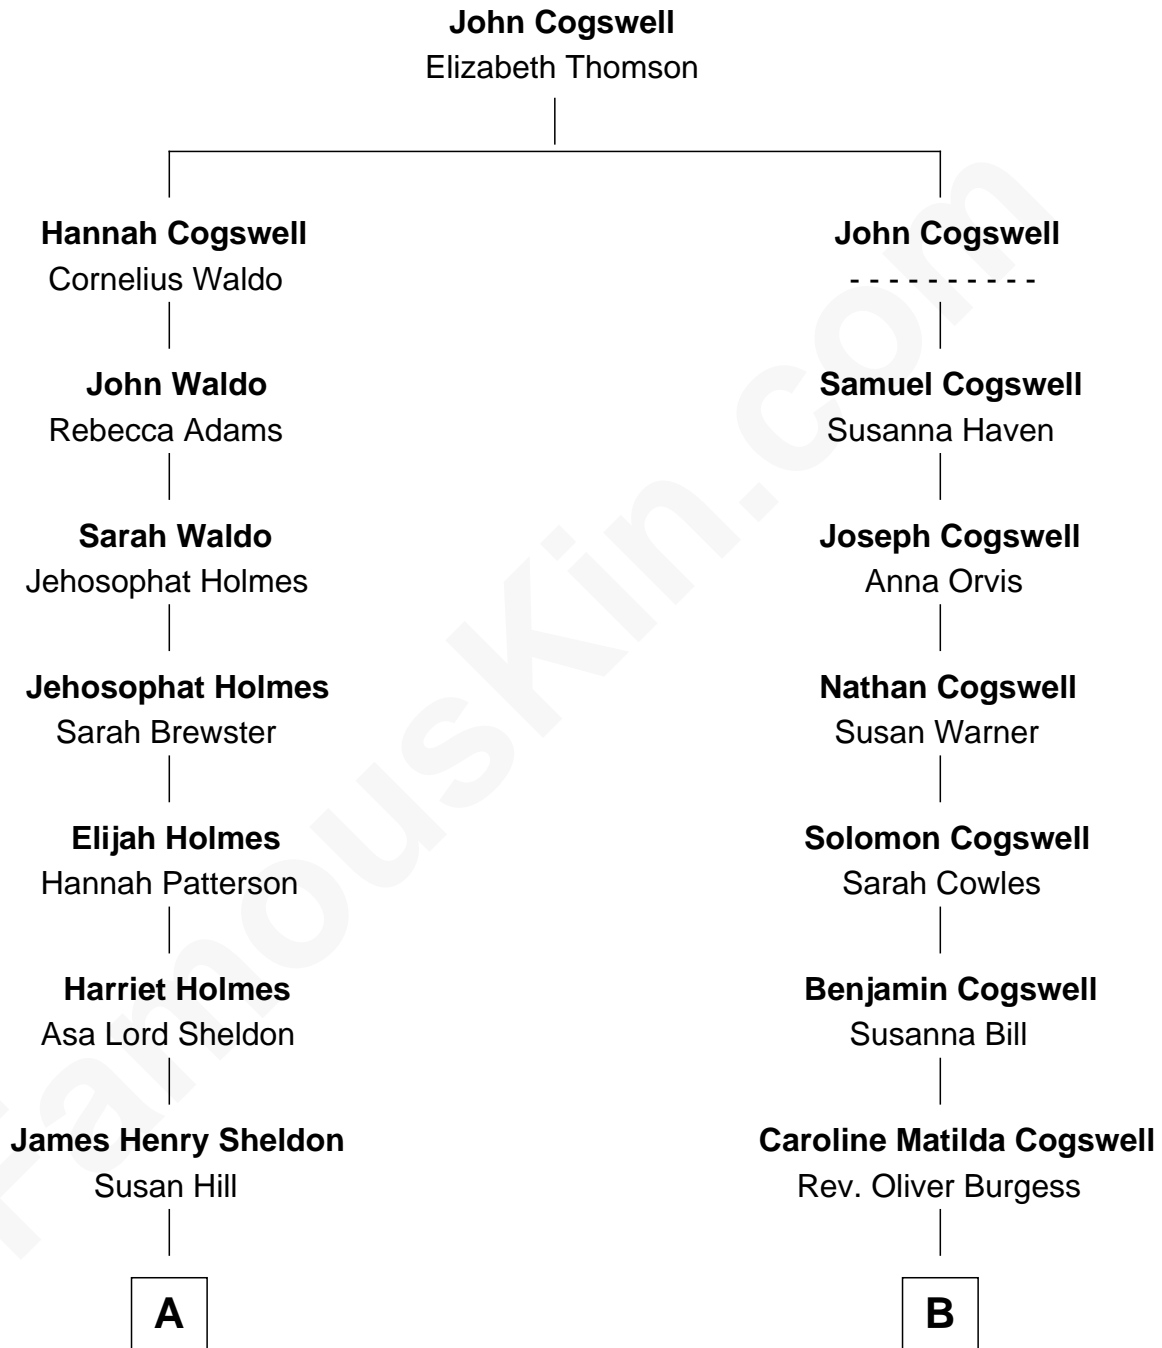

FamousKin.com

Relationship Chart of Mamie (Doud) Eisenhower

First Lady of President Dwight Eisenhower

8th cousin 1 time removed of

Burgess Meredith
TV and Movie Actor

A

Mary Cornelia Sheldon
Royal Houghton Doud

John Sheldon Doud
Elivera Mathilda Carlson

Mamie (Doud) Eisenhower
First Lady of Dwight Eisenhower

B

Ida Beth Burgess
Dr. William George Meredith

Burgess Meredith
TV and Movie Actor

FamousKin.com