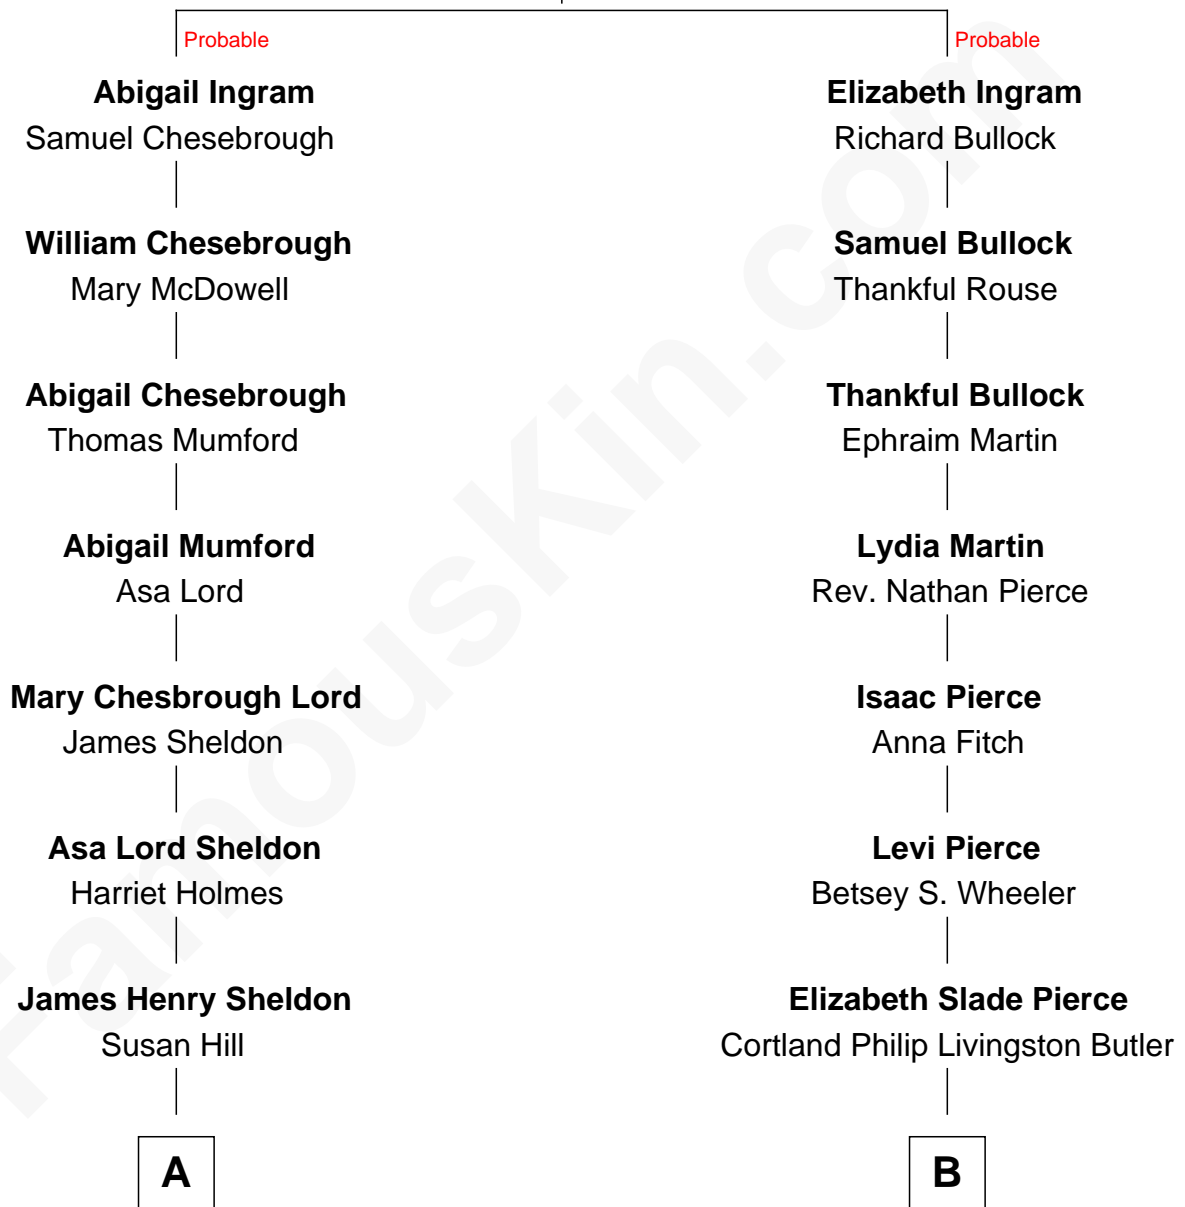

## Relationship Chart of Mamie (Doud) Eisenhower

*First Lady of President Dwight Eisenhower*

9th cousin 2 times removed of

**Jeb Bush**

*43rd Governor of Florida*

**Richard Ingram**

**A**

**Mary Cornelia Sheldon**

Royal Houghton Doud

**John Sheldon Doud**

Elivera Mathilda Carlson

**Mamie (Doud) Eisenhower**

*First Lady of Dwight Eisenhower*

**B**

**Mary Elizabeth Butler**

Robert Emmet Sheldon