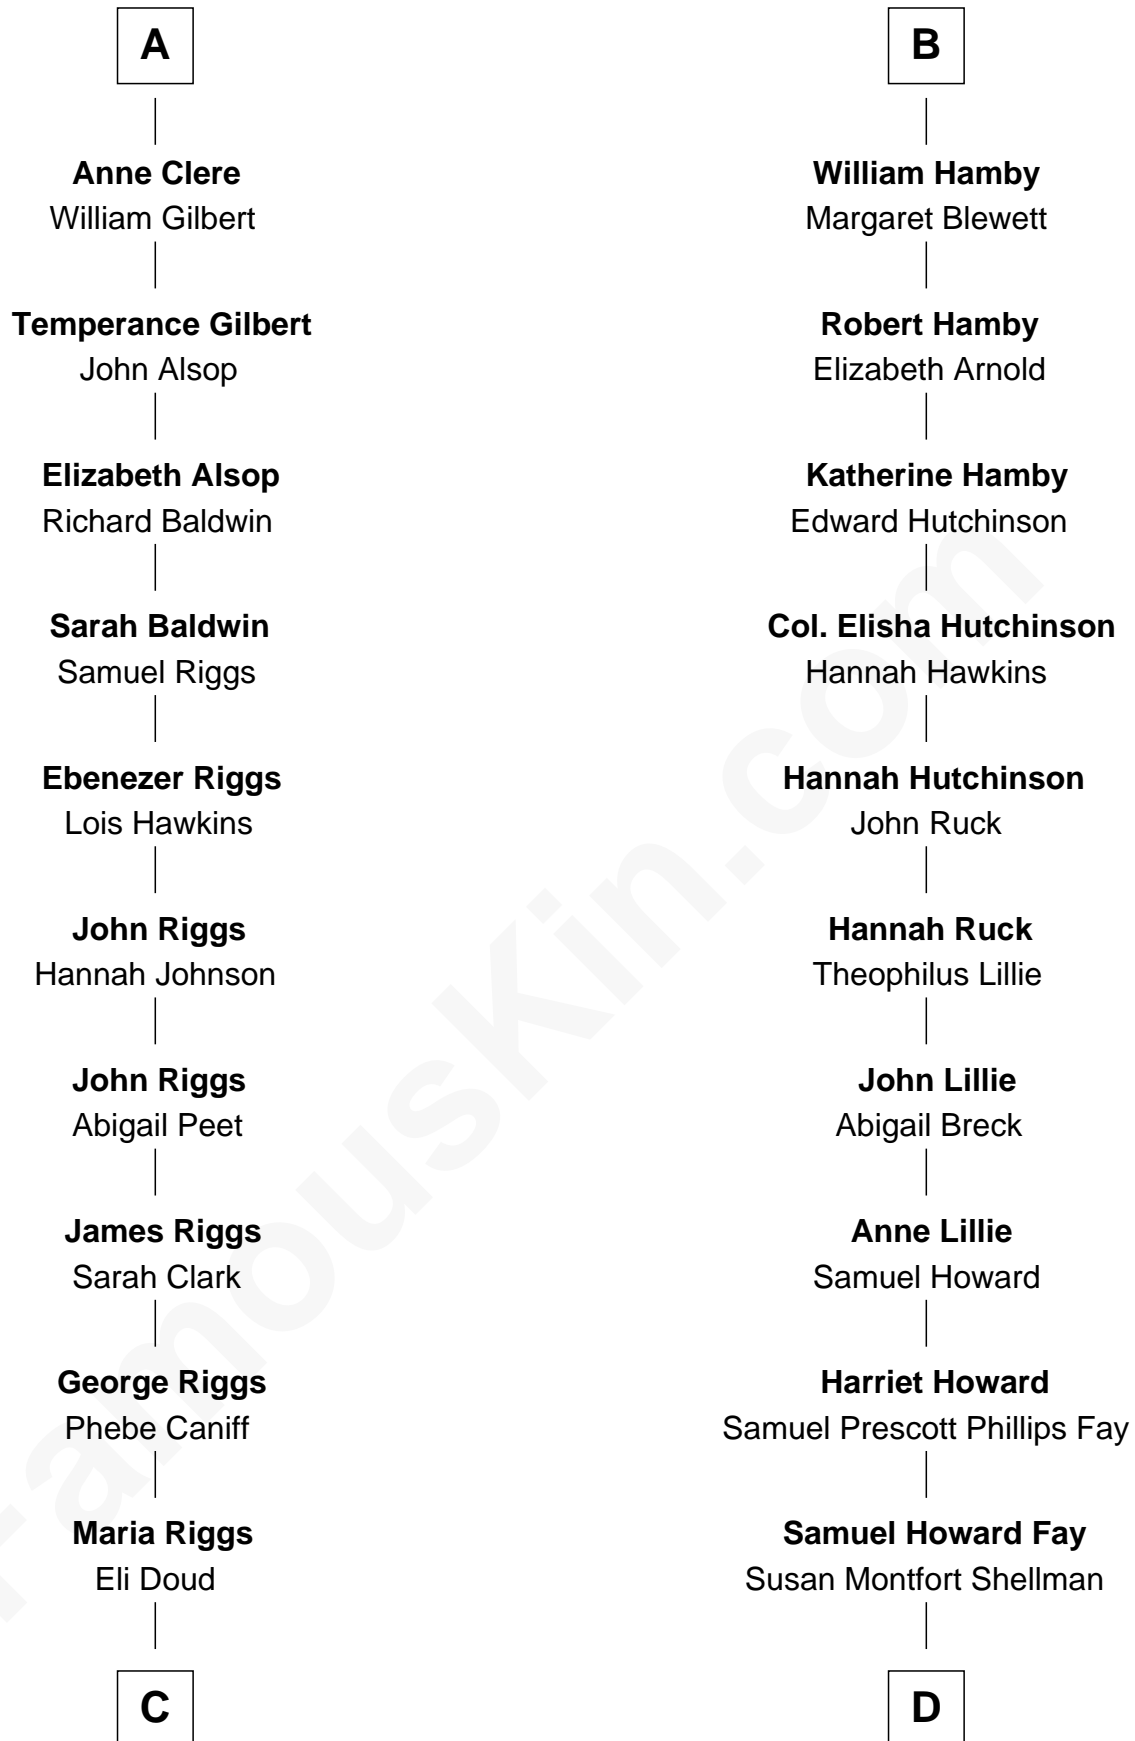

FamousKin.com

Relationship Chart of Mamie (Doud) Eisenhower

First Lady of President Dwight Eisenhower

19th cousin 2 times removed of

Jeb Bush

43rd Governor of Florida

C

Royal Houghton Doud
Mary Cornelia Sheldon

John Sheldon Doud
Elivera Mathilda Carlson

Mamie (Doud) Eisenhower
First Lady of Dwight Eisenhower

D

Harriet Eleanor Fay
Rev. James Smith Bush

Samuel Prescott Bush
Flora Sheldon

Prescott Sheldon Bush
Dorothy Wear Walker