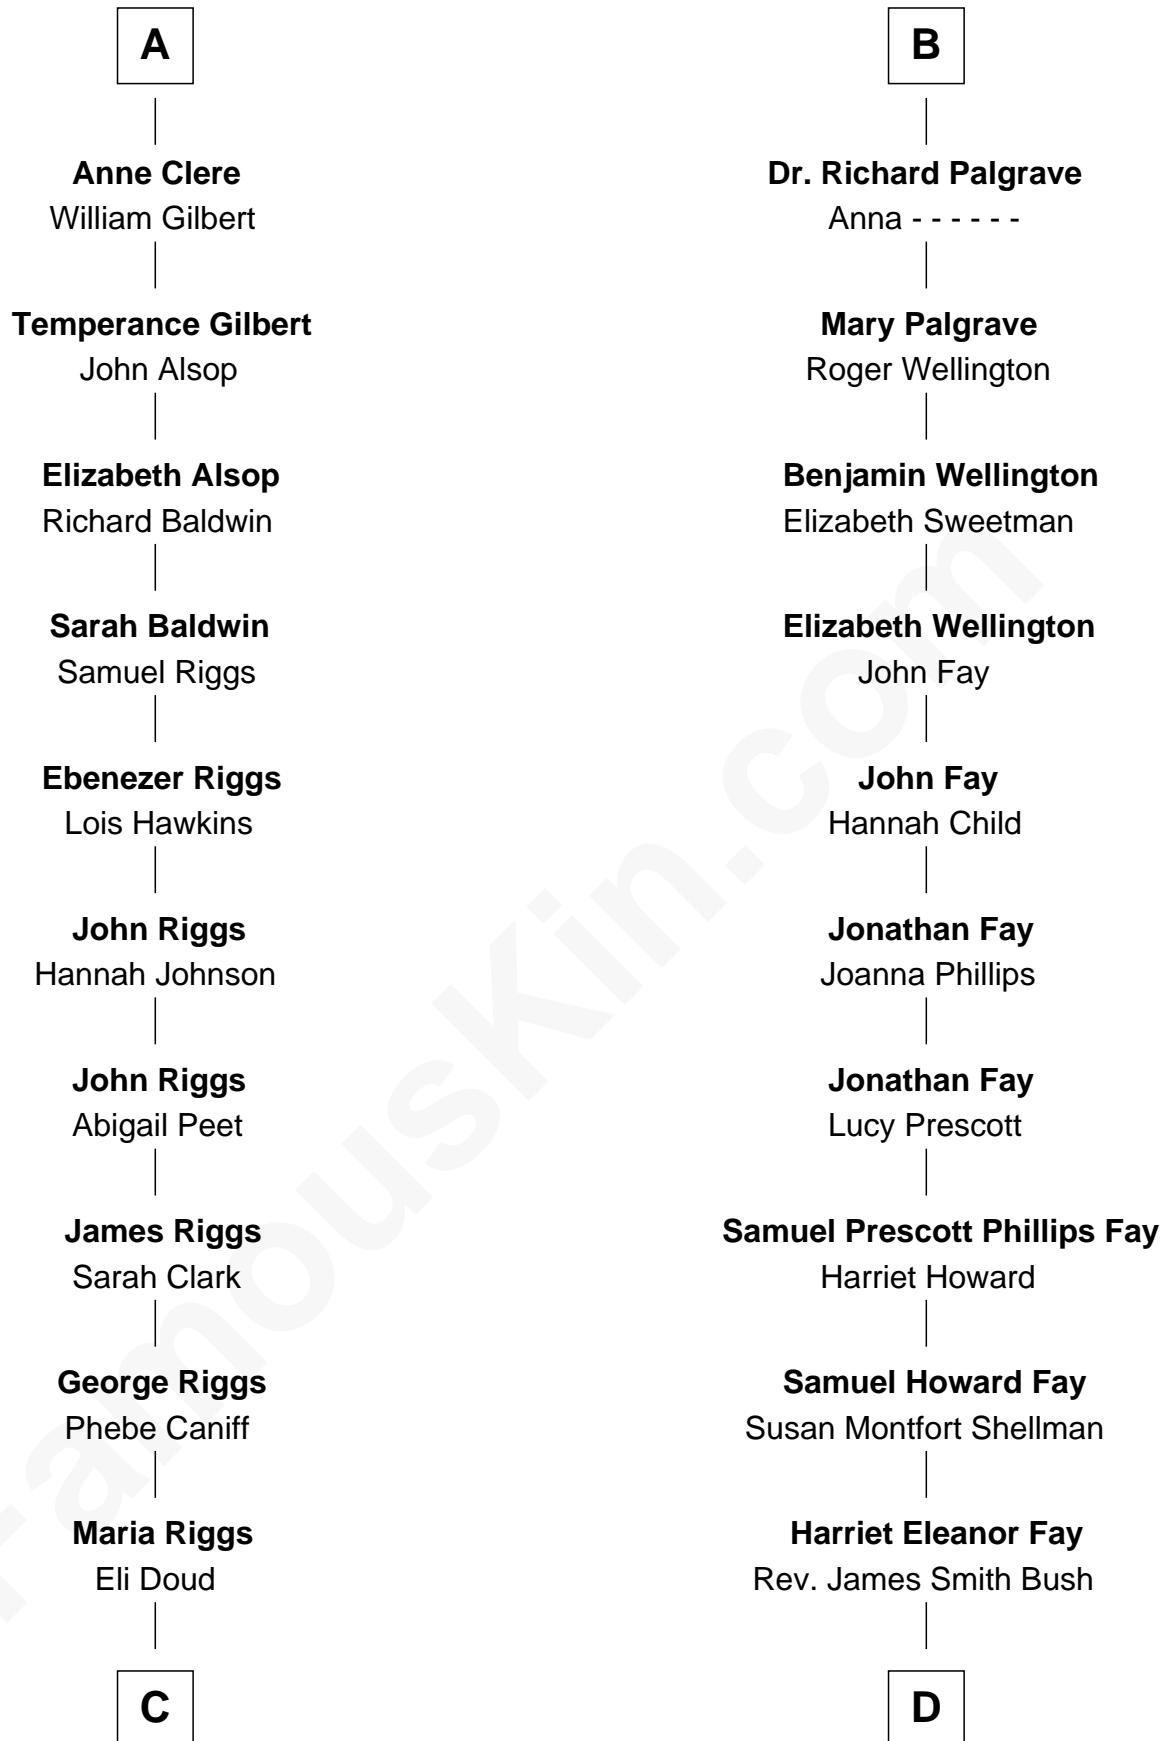

FamousKin.com

Relationship Chart of Mamie (Doud) Eisenhower

First Lady of President Dwight Eisenhower

19th cousin 1 time removed of

Jeb Bush

43rd Governor of Florida

Sir Richard Fitzalan

Elizabeth de Bohun

C

Royal Houghton Doud
Mary Cornelia Sheldon

John Sheldon Doud
Elivera Mathilda Carlson

Mamie (Doud) Eisenhower
First Lady of Dwight Eisenhower

D

Samuel Prescott Bush
Flora Sheldon

Prescott Sheldon Bush
Dorothy Wear Walker