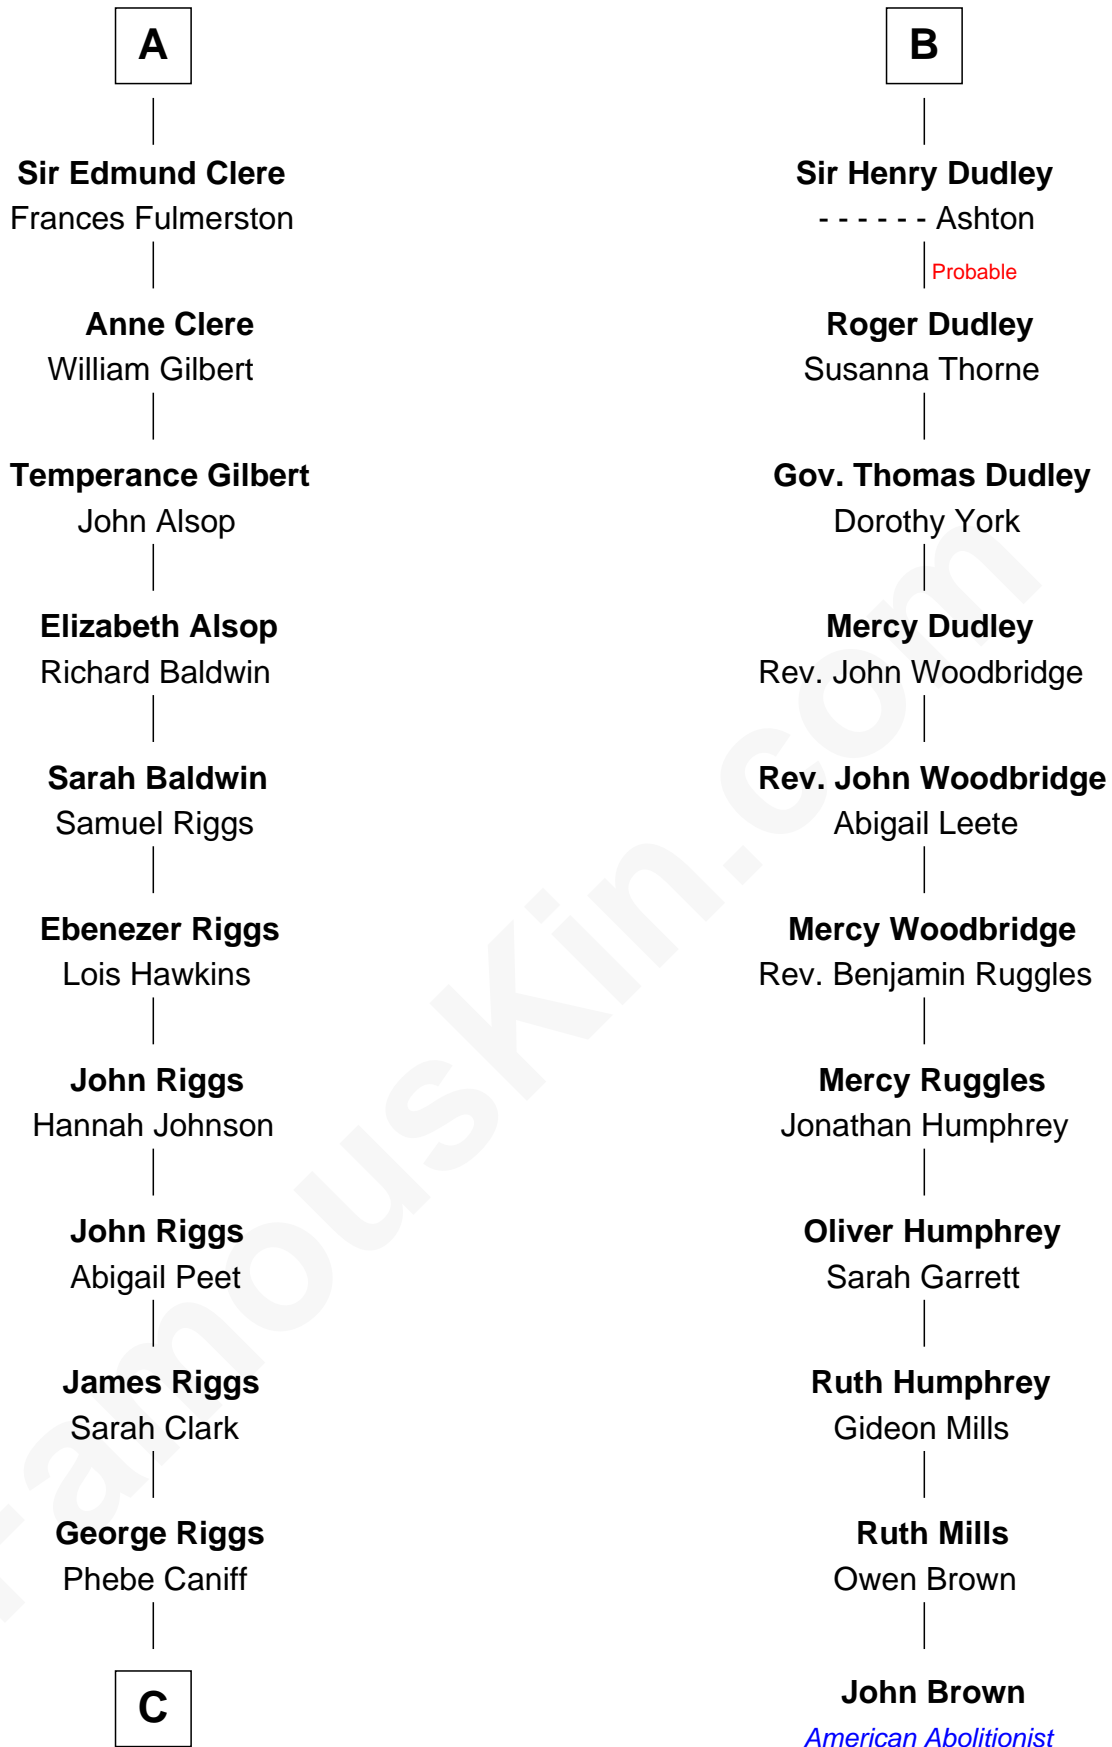

## Relationship Chart of Mamie (Doud) Eisenhower

*First Lady of President Dwight Eisenhower*

17th cousin 3 times removed of

**John Brown**

*American Abolitionist*

**Sir William de Ros**  
Margery de Badlesmere

**C**

—  
**Maria Riggs**

Eli Doud

—  
**Royal Houghton Doud**

Mary Cornelia Sheldon

—  
**John Sheldon Doud**

Elivera Mathilda Carlson

—  
**Mamie (Doud) Eisenhower**