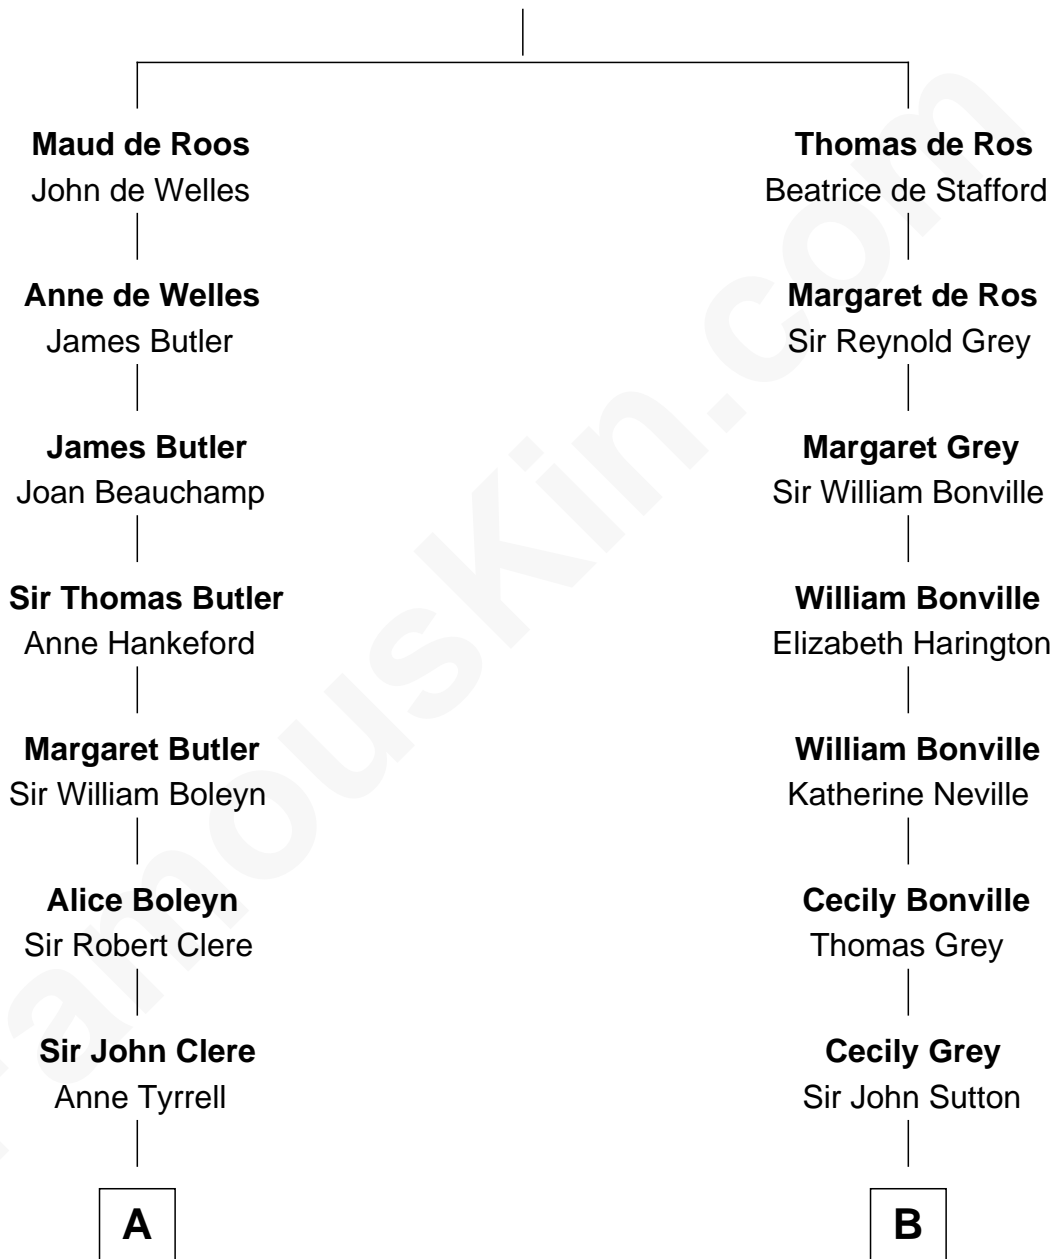

## Relationship Chart of Mamie (Doud) Eisenhower

*First Lady of President Dwight Eisenhower*

17th cousin 3 times removed of

**John Brown**

*American Abolitionist*

**Sir William de Ros**  
Margery de Badlesmere

**C**

—  
**Maria Riggs**

Eli Doud

—  
**Royal Houghton Doud**

Mary Cornelia Sheldon

—  
**John Sheldon Doud**

Elivera Mathilda Carlson

—  
**Mamie (Doud) Eisenhower**

*First Lady of Dwight Eisenhower*

FamousKin.com