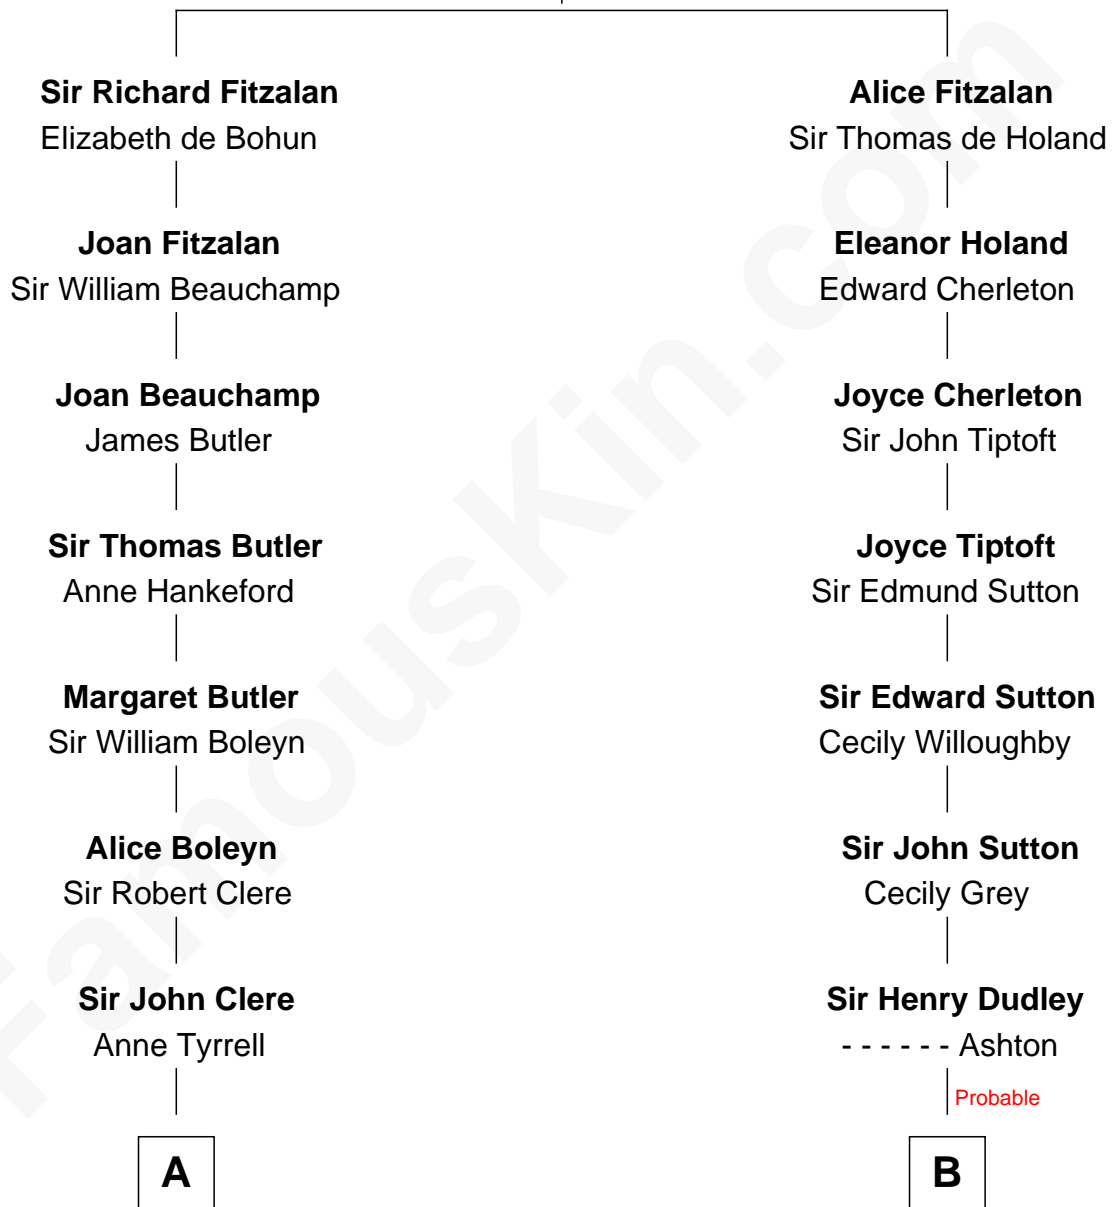

FamousKin.com

Relationship Chart of Mamie (Doud) Eisenhower

First Lady of President Dwight Eisenhower

16th cousin 4 times removed of

John Brown

American Abolitionist

Richard Fitzalan
Eleanor Plantagenet

C

—
Maria Riggs

Eli Doud

—
Royal Houghton Doud

Mary Cornelia Sheldon

—
John Sheldon Doud

Elivera Mathilda Carlson

—
Mamie (Doud) Eisenhower

First Lady of Dwight Eisenhower