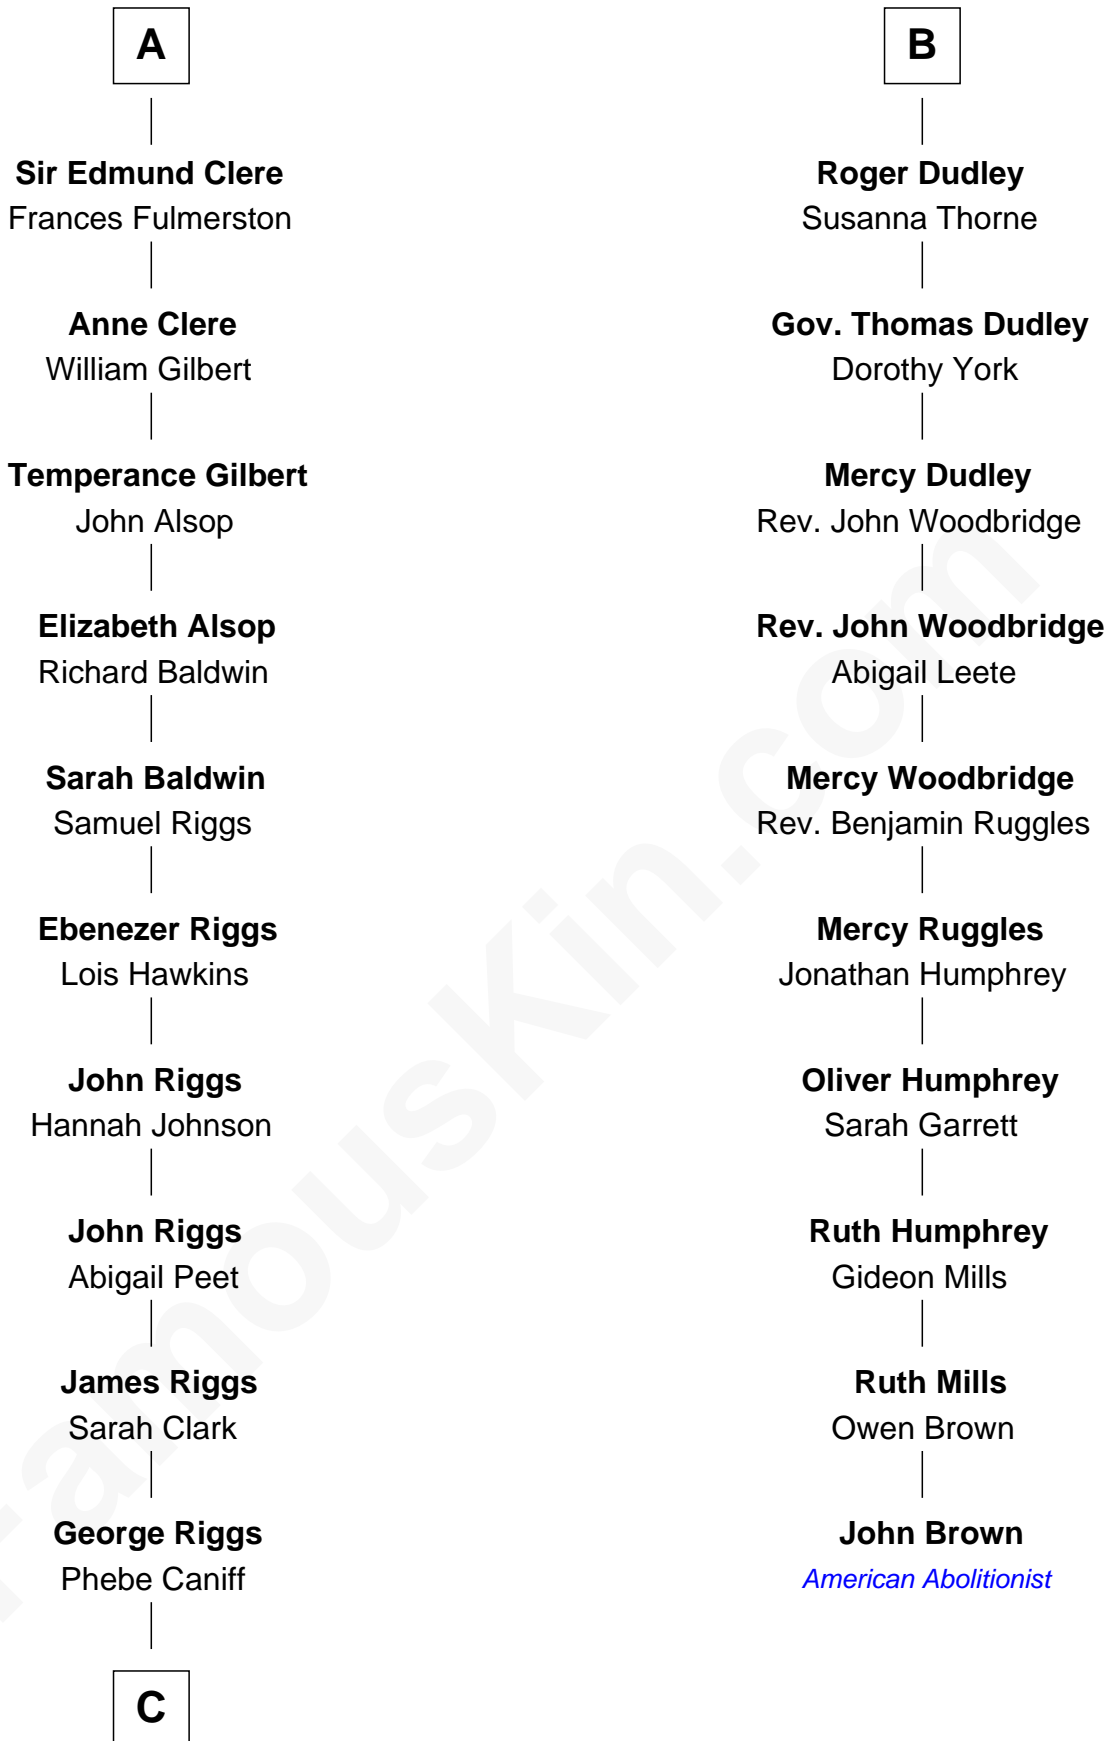

FamousKin.com

Relationship Chart of Mamie (Doud) Eisenhower

First Lady of President Dwight Eisenhower

16th cousin 4 times removed of

John Brown

American Abolitionist

Richard Fitzalan
Eleanor Plantagenet

C

—
Maria Riggs

Eli Doud

—
Royal Houghton Doud

Mary Cornelia Sheldon

—
John Sheldon Doud

Elivera Mathilda Carlson

—
Mamie (Doud) Eisenhower

First Lady of Dwight Eisenhower