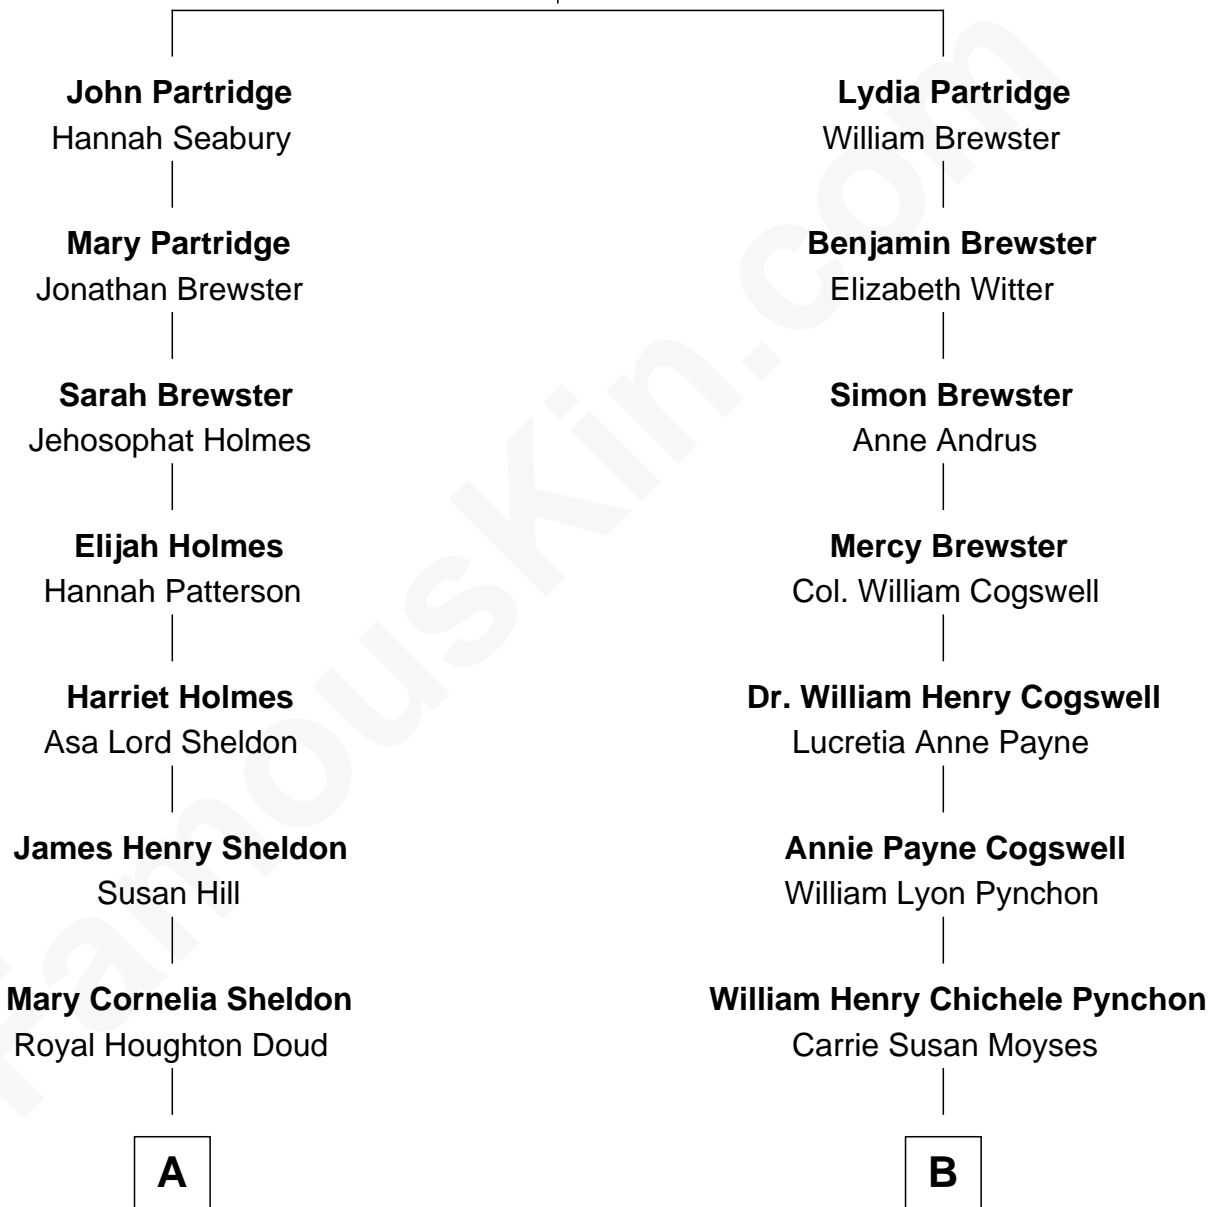

## Relationship Chart of Mamie (Doud) Eisenhower

*First Lady of President Dwight Eisenhower*

8th cousin of

**Thomas Pynchon**  
*American Novelist*

**George Partridge**  
Sarah Tracy

**A**

**John Sheldon Doud**  
Elivera Mathilda Carlson

**Mamie (Doud) Eisenhower**  
*First Lady of Dwight Eisenhower*

**B**

**Thomas Ruggles Pynchon**  
Catherine Frances Bennett

**Thomas Pynchon**  
*Novelist*

FamousKin.com