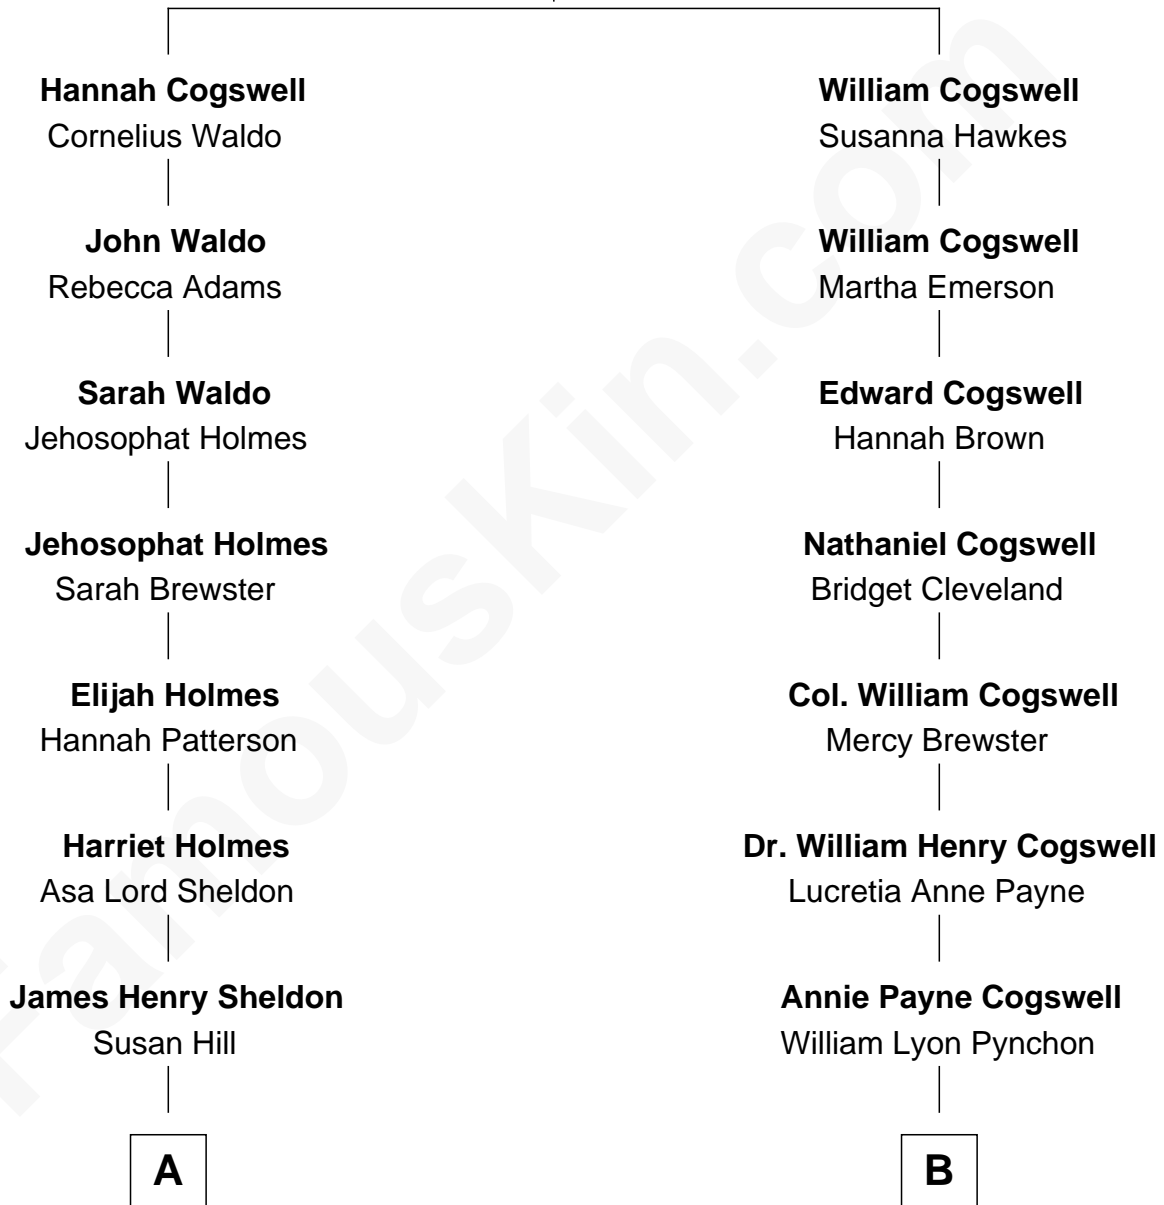

FamousKin.com
Relationship Chart of
Mamie (Doud) Eisenhower

First Lady of President Dwight Eisenhower

9th cousin of

Thomas Pynchon
American Novelist

John Cogswell
 Elizabeth Thomson

FamousKin.com