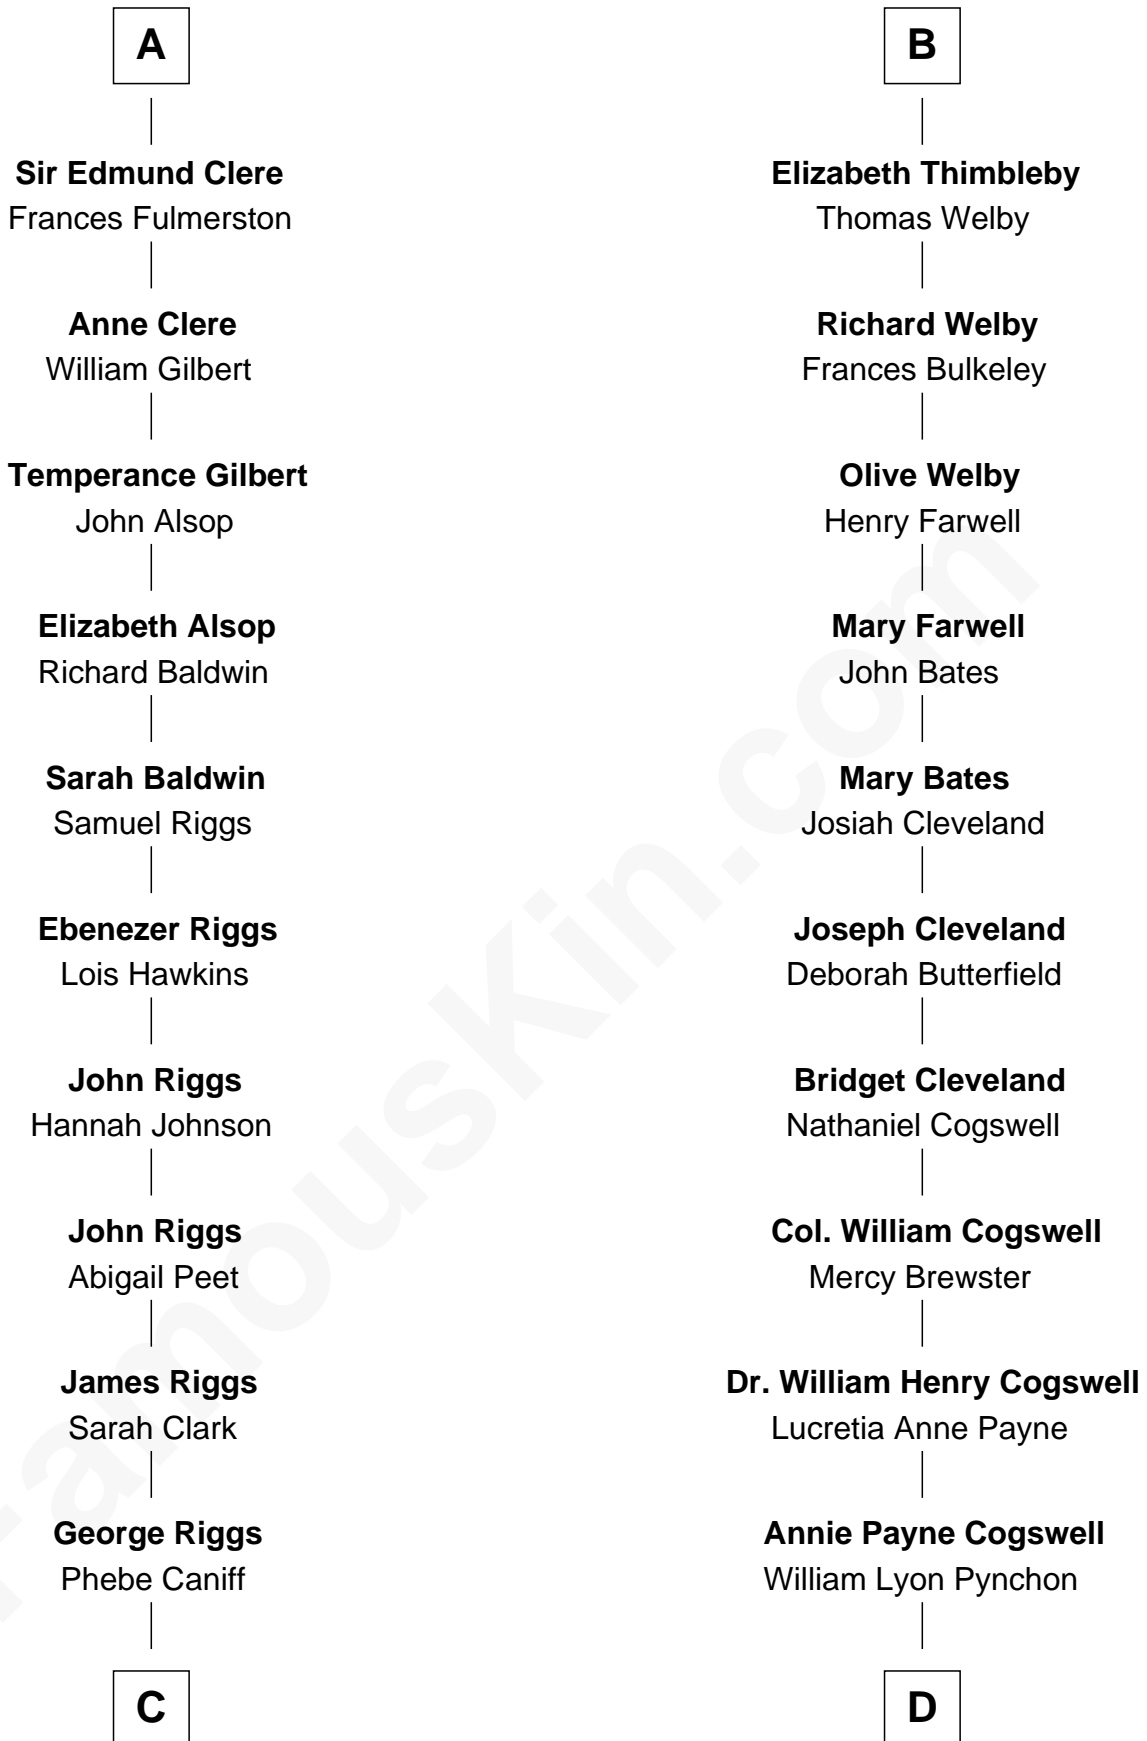

FamousKin.com

Relationship Chart of Mamie (Doud) Eisenhower

First Lady of President Dwight Eisenhower

19th cousin 1 time removed of

Thomas Pynchon
American Novelist

Sir William de Ros
Margery de Badlesmere

C

Maria Riggs
Eli Doud

Royal Houghton Doud
Mary Cornelia Sheldon

John Sheldon Doud
Elivera Mathilda Carlson

Mamie (Doud) Eisenhower
First Lady of Dwight Eisenhower

D

William Henry Chichele Pynchon
Carrie Susan Moyses

Thomas Ruggles Pynchon
Catherine Frances Bennett

Thomas Pynchon
Novelist

FamousKin.com