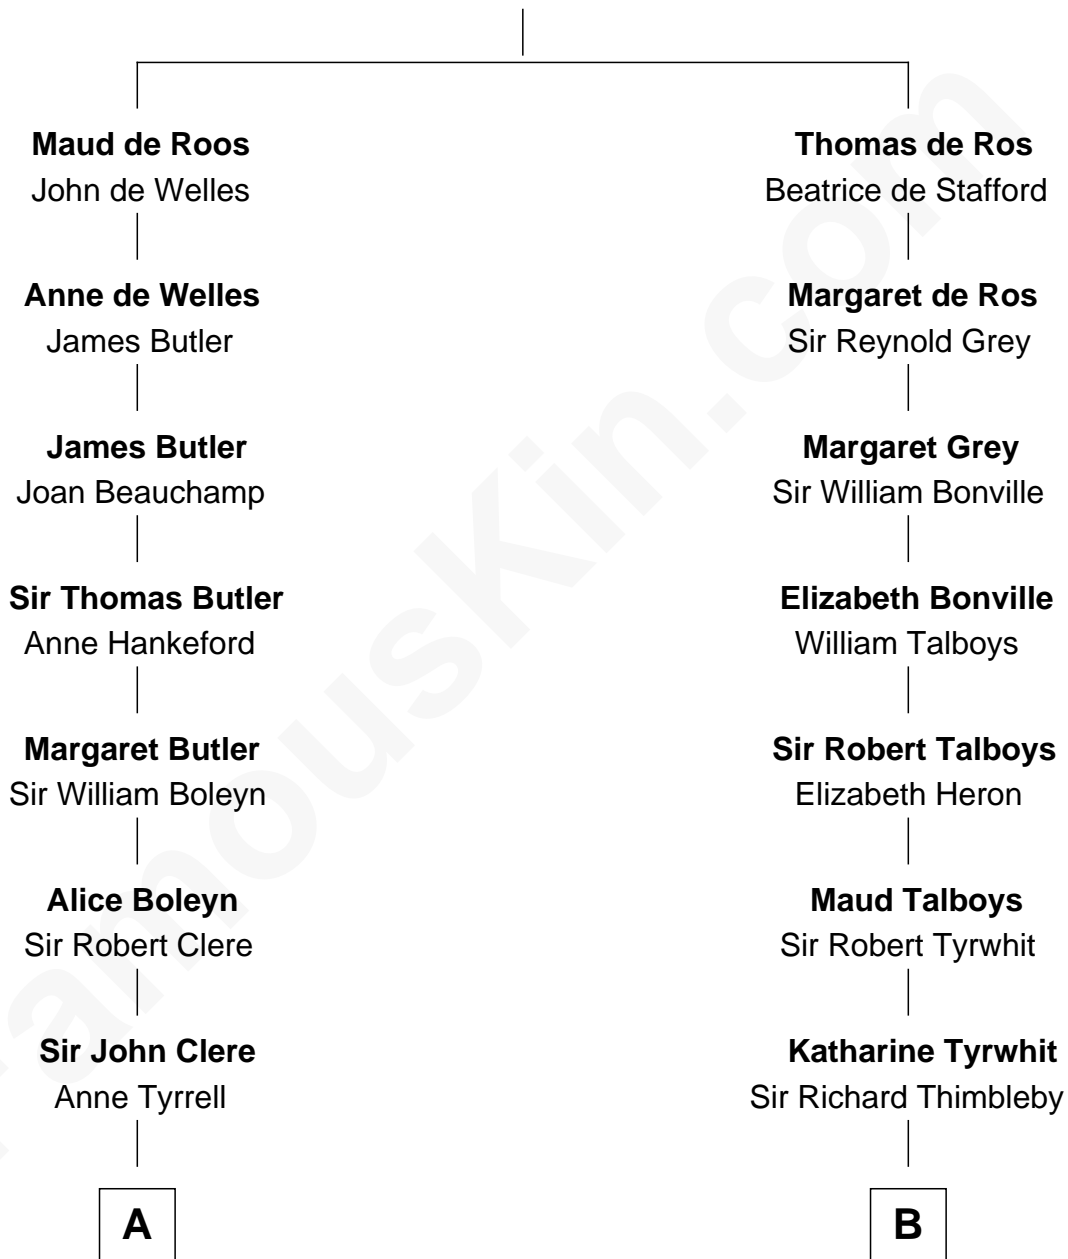

FamousKin.com

Relationship Chart of Mamie (Doud) Eisenhower

First Lady of President Dwight Eisenhower

19th cousin 1 time removed of

Thomas Pynchon
American Novelist

Sir William de Ros
Margery de Badlesmere

C

Maria Riggs
Eli Doud

Royal Houghton Doud
Mary Cornelia Sheldon

John Sheldon Doud
Elivera Mathilda Carlson

Mamie (Doud) Eisenhower
First Lady of Dwight Eisenhower

D

William Henry Chichele Pynchon
Carrie Susan Moyses