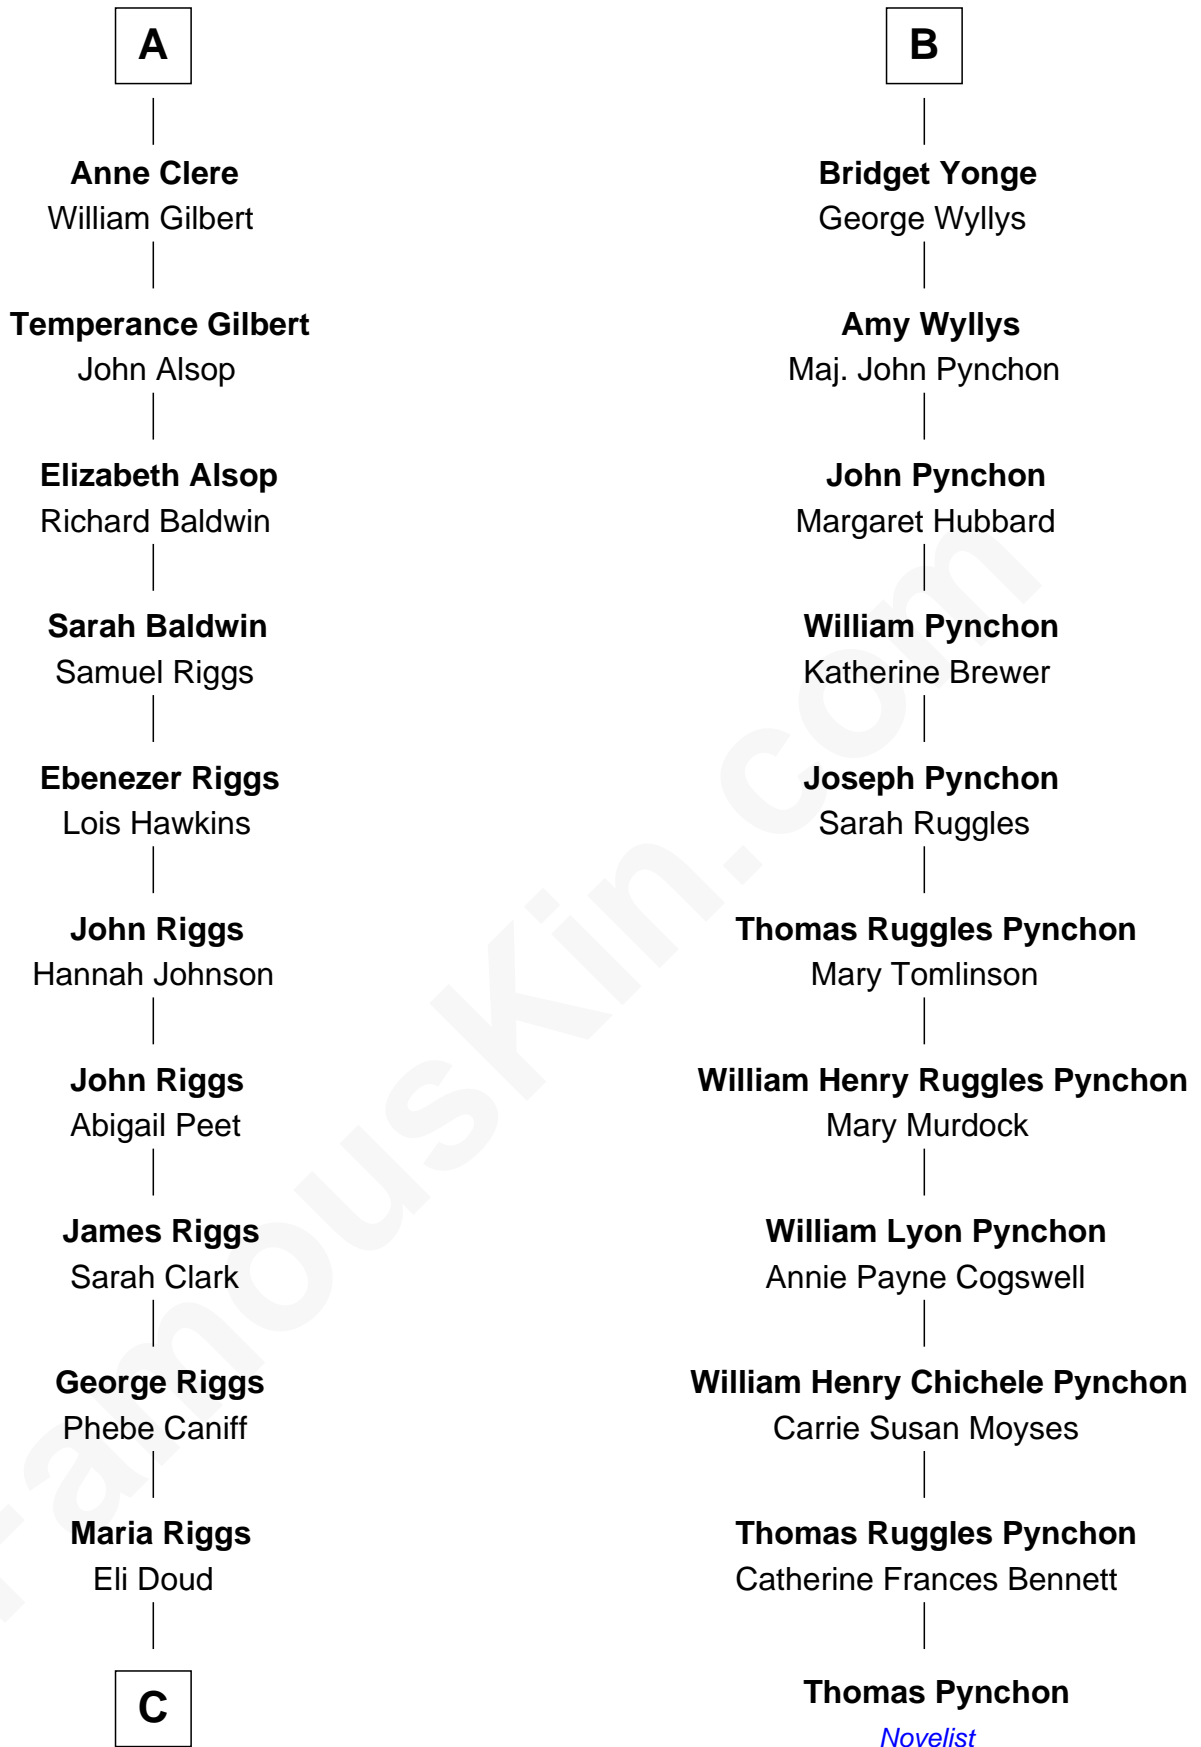

FamousKin.com

Relationship Chart of Mamie (Doud) Eisenhower

First Lady of President Dwight Eisenhower

17th cousin 2 times removed of

Thomas Pynchon
American Novelist

Sir Richard Fitzalan
Elizabeth de Bohun

Joan Fitzalan
Sir William Beauchamp

Elizabeth Fitzalan
Sir Robert Goushill

Joan Beauchamp
James Butler

Joan Goushill
Sir Thomas Stanley

Sir Thomas Butler
Anne Hankeford

Katherine Stanley
Sir John Savage

Margaret Butler
Sir William Boleyn

Sir Christopher Savage
Anne Stanley

Alice Boleyn
Sir Robert Clere

Sir Christopher Savage
Anne Lygon

Sir John Clere
Anne Tyrrell

Bridget Savage
Anthony Bonner

Sir Edmund Clere
Frances Fulmerston

Mary Bonner
William Yonge

A

B

C

—
Royal Houghton Doud

Mary Cornelia Sheldon

—
John Sheldon Doud

Elivera Mathilda Carlson

—
Mamie (Doud) Eisenhower